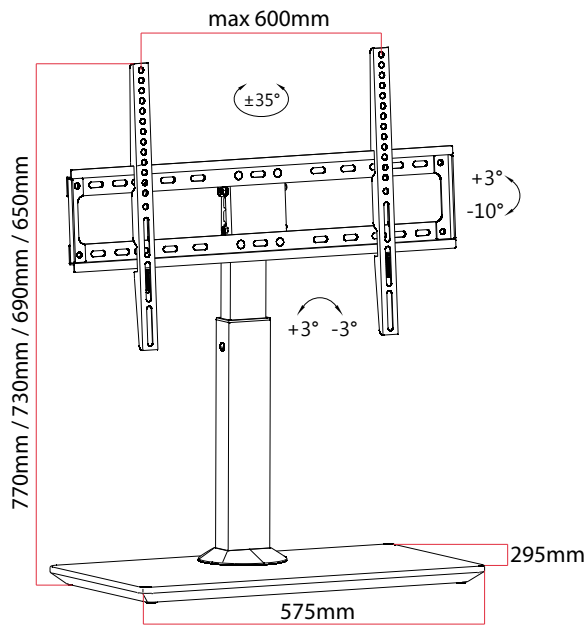

- Swivels up to $\pm 35^\circ$ and tilts from -10° to $+3^\circ$
- Height adjustable to best suit your TV
- Stable wooden base supports your TV
- Cable management maintains a clean look
- Simple assembly and installation

See over page for detailed product information

VTS-U70

Universal TV Tabletop stand

Features

Full Motion Adjustment. Ensure the perfect viewing position with up to 35° Swivel and 10° Tilt. Plus, your TV will always be level with the helpful -3° to +3° level adjustment.

Specifications

Colour	Black
Weight Capacity	35kg
Screen Sizes	94cm (37") to 178cm (70")
Swivel Range	±35°
Tilt Range	-10° or +3° (Tilt range can be affected by larger screen sizes)
Mounting screw	Maximum VESA: 600 x 400mm compliant

Screens
37-70"
94-178cm

Up to
600x400mm
VESA

Weight
Capacity
35kg

BLACK

CABLE
MANAGEMENT