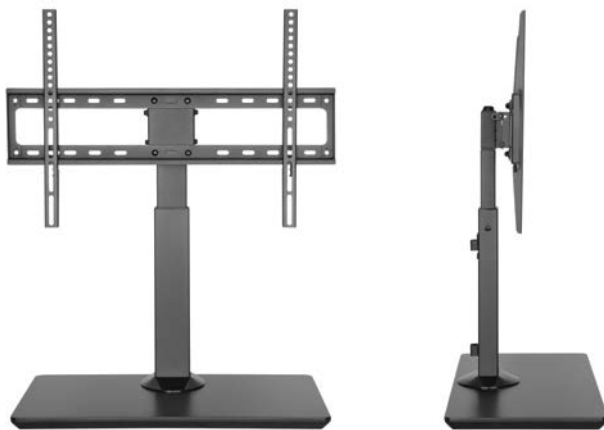

VTS-U70

Universal TV Tabletop stand

Features

Full Motion Adjustment. Ensure the perfect viewing position with up to 35° Swivel and 10° Tilt. Plus, your TV will always be level with the helpful -3° to +3° level adjustment.

Easy installation. Good design and simple instructions combine to make installing and using your TV stand a breeze. Unsightly cables are neatly concealed behind the stand. All necessary screws and hardware are included.

Specifications

Colour	Black
Weight Capacity	35kg
Screen Sizes	94cm (37") to 178cm (70")
Swivel Range	±35°
Tilt Range	-10° or +3° (Tilt range can be affected by larger screen sizes)
Mounting screw	Maximum VESA: 600 x 400mm compliant

Screens
37-70"
94-178cm

Up to
600x400mm
VESA

Weight
Capacity
35kg

BLACK