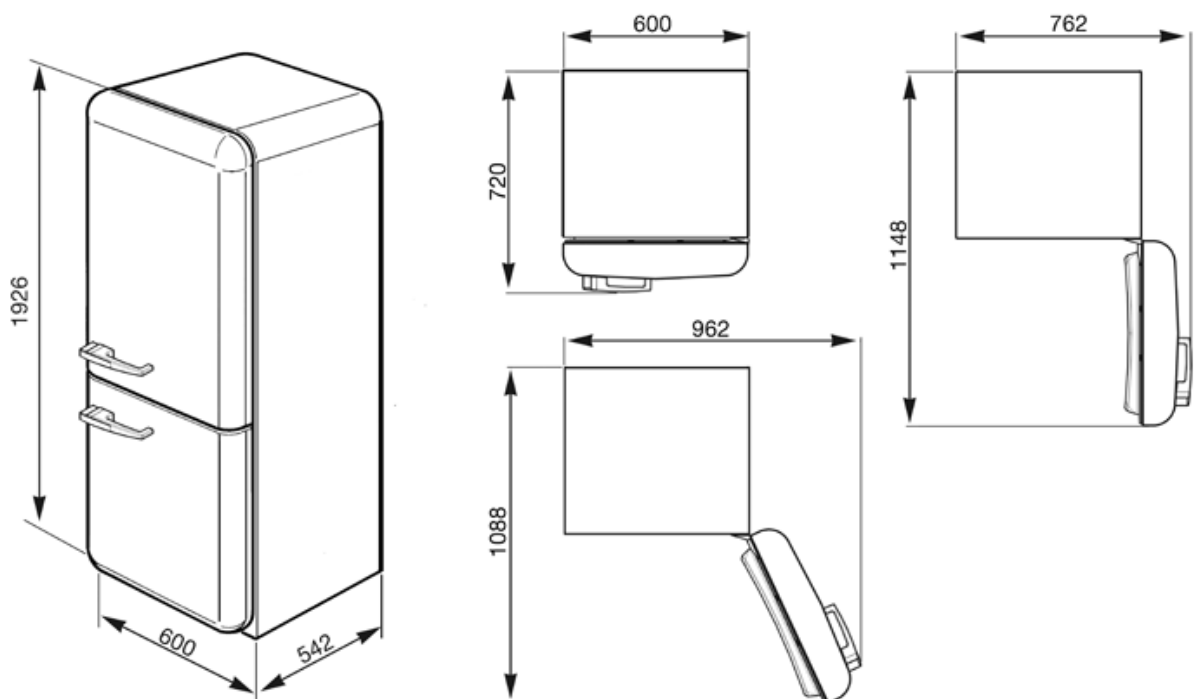

FAB32

smeg two-door FROST FREE refrigerator-freezer, retro style

size 600mmW x 1926mmH x 720mmD (includes handle)
 capacity 326 litres
 thermostats two
 noise level 41 dBA

REFRIGERATOR

capacity 228 litres
 defrost automatic
 furniture 4 x bottle chromed wine rack
 3 x crystal glass quick-chill shelves
 7 x shelf heights (6 x adjustable)
 1 x clear meat keeper
 1 x 12-place egg nest (foldable)

FREEZER

capacity 98 litres
 furniture 2 x drawers
 1 x fast-freeze drawer
 ice-cube tray

REFRIGERATOR DOOR

1 x multi-purpose half-width container
 1 x fully-lidded full-width dairy container
 1 x full-width bottle shelf with restrainer
 2 x chromed safety rails (removable)
 4 height positions

rating tropical
 refrigerant R600a
 0.0227kg refrigerator
 0.0350 freezer

electrical connection 220-240V, 50 Hz

PLEASE NOTE: drawings are not to scale. They are to assist only.

FAB32

smeg two-door FROST FREE refrigerator-freezer, retro style