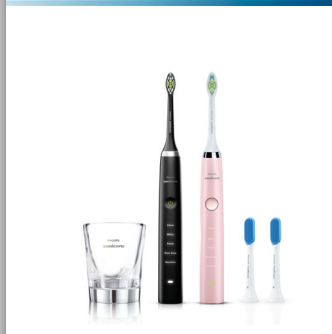

Philips Sonicare
DiamondClean
Sonic electric toothbrush

5 modes

2 brush heads
2 tongue brushes
Glass charger

DiamondClean

HX9368/35

Whiter, healthier teeth for life

Best Philips Sonicare whitening sonic toothbrush

Sonicare's best whitening in our most elegant Philips Sonicare electric toothbrush. Switch to Sonicare.

Proven to improve oral health

- Up to 7x more plaque removal than a manual toothbrush
- A whiter smile in 1 week with our DiamondClean brush head*
- Improves gum health in just 2 weeks*
- Choose from 5 modes including Polish and Sensitive
- Safe and gentle for your oral health needs

Innovative technology

- A Philips Sonicare clean for your tongue

Provides a superior clean

- Our unique technology brings you a powerful yet gentle clean
- Angled neck to help tackle cleaning in tough areas

Densely-packed, high-quality bristles remove up to 7x more plaque than a manual toothbrush.

Up to 2x whiter teeth

Click on our DiamondClean brush head to gently yet effectively remove surface stains. Densely packed central stain removal bristles work hard to make your smile 2x whiter in just 7 days.*