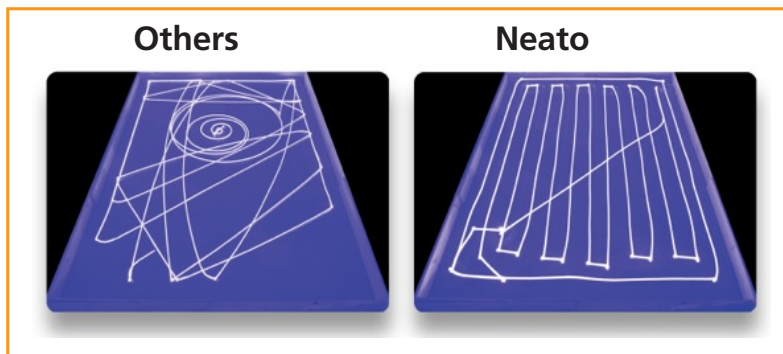

Neato Robotics

Neato Robotics Series

The new Neato Robotic Vacuum Cleaner Series combines advanced robotic technology and thoughtful, user-friendly design to clean the home better than the rest.

It features patented Neato BotVision™ a breakthrough in laser guided mapping and navigation - to scan, plan and methodically vacuum room by room, instead of bumping around randomly. This offers a faster, more efficient clean. With its powerful 'true vacuum' suction, Neato Bot-Vac™ will clean dirt, crumbs, and dust bunnies from all floor types and every corner of your home.

Smartest Robot

- Advanced laser-guided navigation
- Multi-room cleaning
- Cleans more square feet on one cleaning run, returns to base and returns where it left off to finish job
- Gets closer to edges and corners
- Automatically detects and avoids stairs and cleans carefully around furniture
- Automatic daily or instant cleaning
- Set it to clean automatically for you every day
- Just push a button for instant cleaning

Neato Robotics - D-7500 Botvac D75 Vacuum Cleaner

Features:

- Patented Botvision - advanced laser-guided navigation and mapping system
- Multi-room cleaning, moves from room to room, automatically returns to charge base, recharges and resumes where it left off
- Cleans close to edges and in corners
- Large bagless dirtbin
- Powerful suction
- Detects and avoids stairs and cleans carefully around furniture
- Easy to use, schedule daily/weekly cleanings
- Instant multi-room or spot clean
- One-touch control