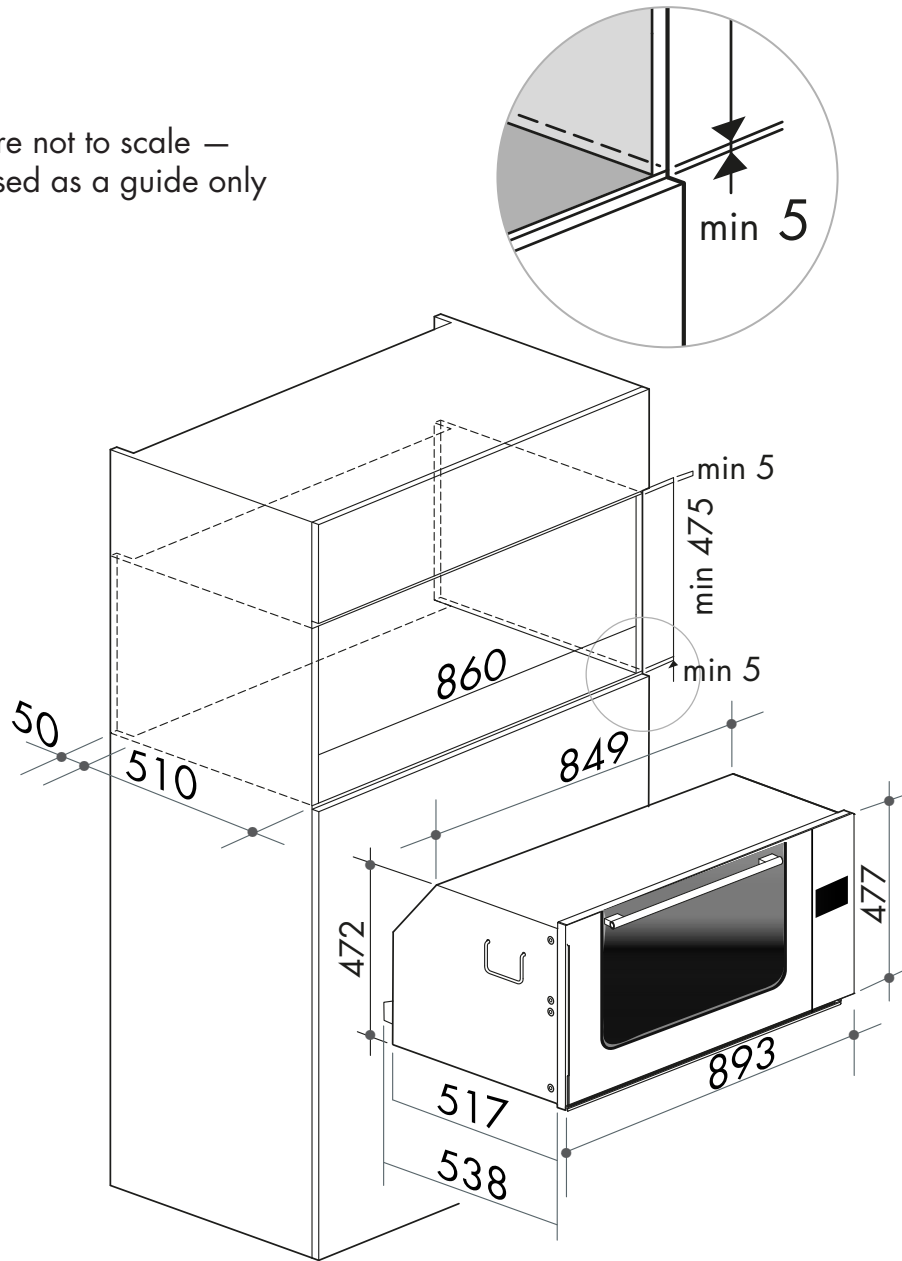

COMMERCIAL PRODUCT

ILO990X 90cm built-in multifunction electric oven

SIZE mm	893W x 447H x 517–538D
FINISH	AS304 stainless steel
CAPACITY	102 litres
FUNCTIONS	9 functions — pizza, fan forced, fan grill, static grill, half static grill, bottom element, fan assisted, convection, light
FEATURES	<ul style="list-style-type: none"> • digital timer with sensor controls • knob control • ULTRA-Clean interior enamel • AS430 stainless steel • 0–250°C thermostat • 5 cooking levels • tangential cooling fan • easy-clean inner glass door • oven baking tray, metal grill tray
POWER	3.5kW/hr total electrical consumption 15 amp electrical connection, GPO/hard connection

COMMERCIAL PRODUCT

ILO990X 90cm built-in multifunction electric oven

NB: drawings are not to scale — they are to be used as a guide only

You can find us on:

 [facebook.com/ILVEappliances](https://www.facebook.com/ILVEappliances)