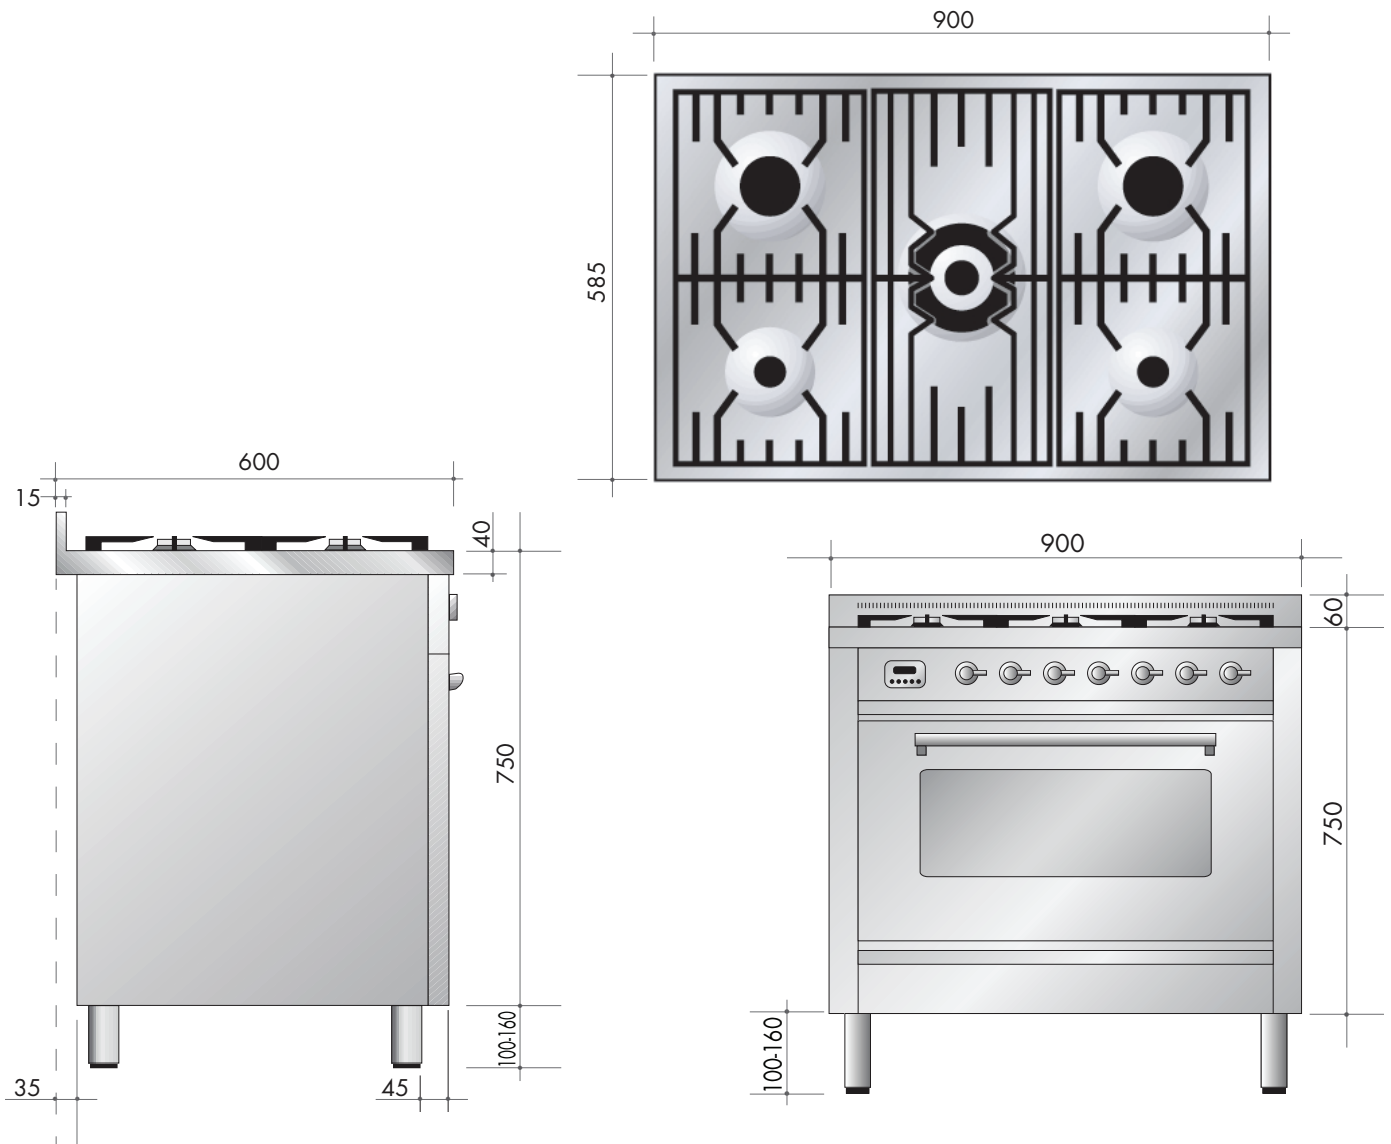

SIZE mm 900W x 600D x 750H + 60H
splashback + 100–160 adjustable legs

FINISH stainless steel

Oven

CAPACITY 110 litres

FEATURES

- 6 functions
- cleaning mode
- programmable timer
- cool-touch handle
- triple-glazed door
- precision thermostat control
- easy-clean enamel interior

COMMERCIAL PRODUCT

CJK90CSV-19 90cm freestanding cooker with clock

NB: drawings are not to scale — they are to be used as a guide only

You can find us on:

 facebook.com/ILVEappliances

 twitter.com/ILVE_appliances