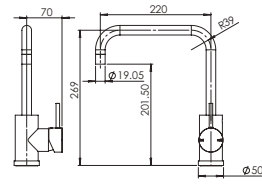

SK3 Square Sidelever Mixer