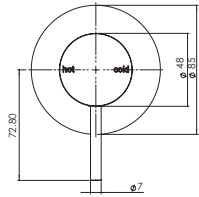

SSHMEXT/SSHMIT
Shower Mixer