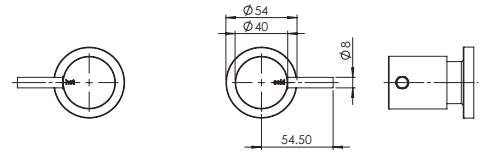

S100P Wall Top Assemblies