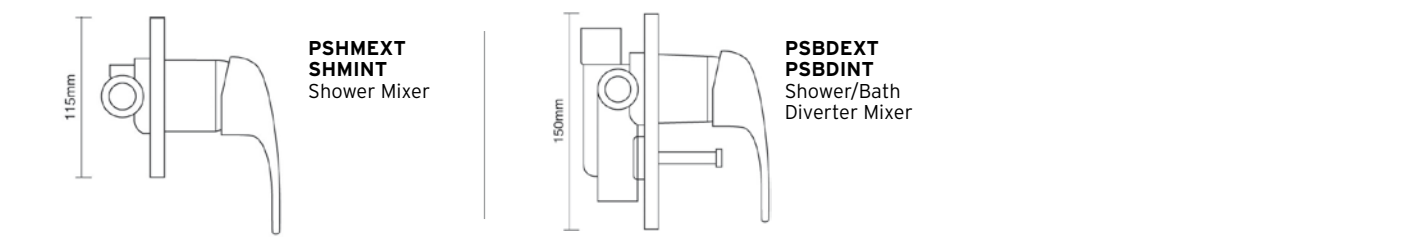

SLSS Laundry Mixer Squareneck

S400P Washing Machine Stops

bella verona

mixmaster

mixmaster disabled

The Abey tapware collection is distributed in Australia by Abey.

Victoria

Abey Head Office
57-81 Abey Road Melton 3337
ph: 03 9747 7777