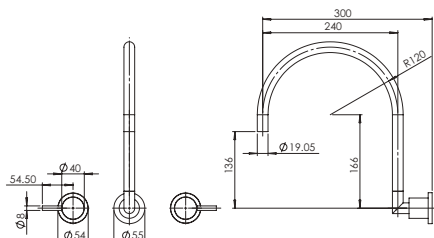

SLSG Laundry Mixer Gooseneck