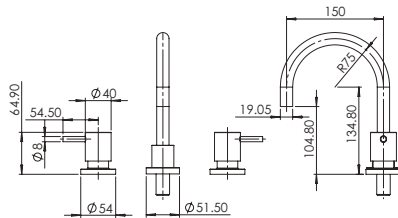

SB1 Basin Mixer

S100P Wall Top Assemblies

SSHMEXT/SSHMIT
Shower Mixer

SSHDEXT/SSHDIRT
Shower Diverter

S200 Basin Spout **S200BT** Bath Spout

S200S Basin Set Squareneck

S300S Hob Set Squareneck

S200G Basin Set Gooseneck