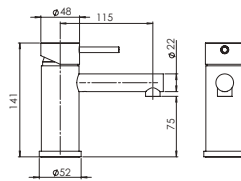

PCBD
Disabled Cast
Basin Mixer
4 Star 7.5L/min

PDSH EXT
(external 40mm)
PDSH INT
(internal 40mm)
Disabled Shower Mixer
Supplied in two parts

Accessories

Technical specifications

sienna bathroom

SB2T High Basin Mixer