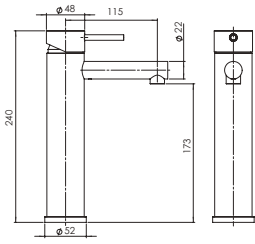

PCBD
Disabled Cast
Basin Mixer
4 Star 7.5L/min

PDSH EXT
(external 40mm)
PDSH INT
(internal 40mm)
Disabled Shower Mixer
Supplied in two parts

Accessories

Technical specifications

sienna bathroom

SB2T High Basin Mixer