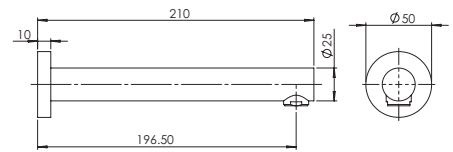

S200 Basin Spout   **S200BT** Bath Spout