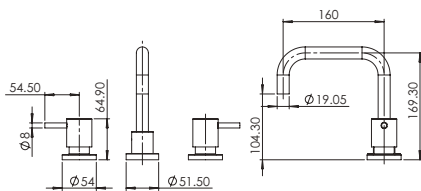

SB1 Basin Mixer

S100P Wall Top Assemblies

SSHMEXT/SSHMIT
Shower Mixer

SSHDEXT/SSHDIRT
Shower Diverter

S200 Basin Spout **S200BT** Bath Spout

S200S Basin Set Squareneck

S300S Hob Set Squareneck

S200G Basin Set Gooseneck