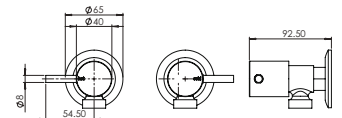

S400P Washing Machine Stops