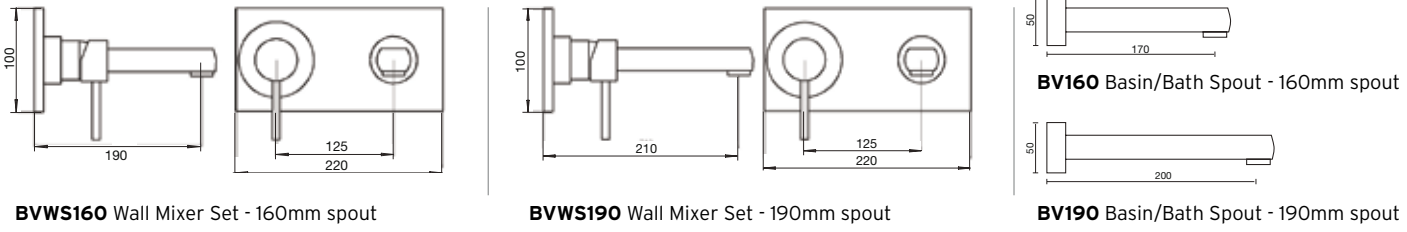

bella verona