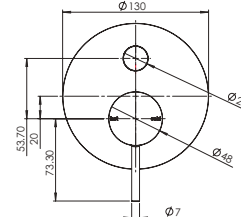

SSHDEXT/SSHDIRT
Shower Diverter