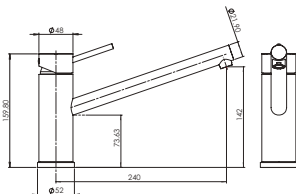

sienna kitchen/laundry

Available late 2009

SK1 Kitchen Mixer