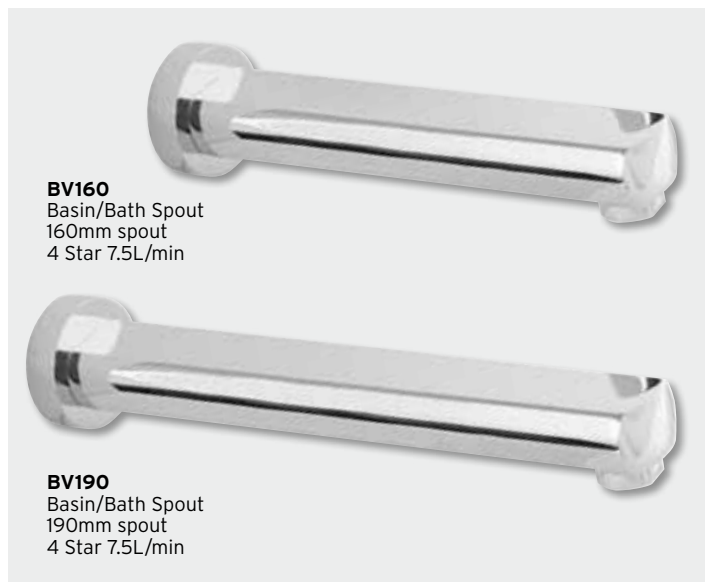

BVSBDEXT
Diverter Shower Mixer External

BVSBDINT
Diverter Shower Mixer Internal
Supplied in three parts

BVB2
High Basin Mixer
4 Star 7.5L/min

Bella Verona Wall Mixer Set - supplied in 3 parts
BVWP - Bella Verona Wall Plate
BV160/BR190 - Bella Verona Spout 160mm or 190mm
BVSHEXT + BVSHMINT - Bella Verona Mixer
4 Star 7.5L/min