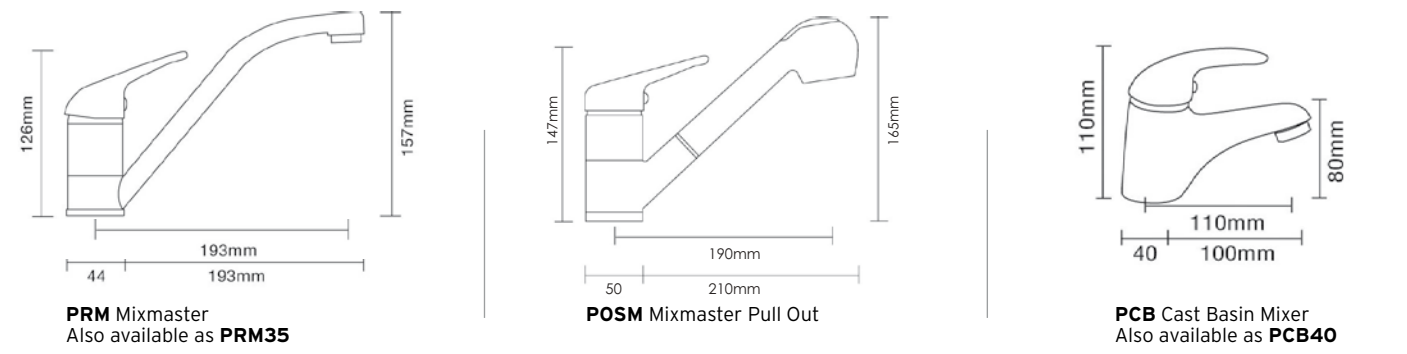

SLSS Laundry Mixer Squareneck

S400P Washing Machine Stops

bella verona

mixmaster

mixmaster disabled

The Abey tapware collection is distributed in Australia by Abey.

Victoria

Abey Head Office
57-81 Abey Road Melton 3337
ph: 03 9747 7777