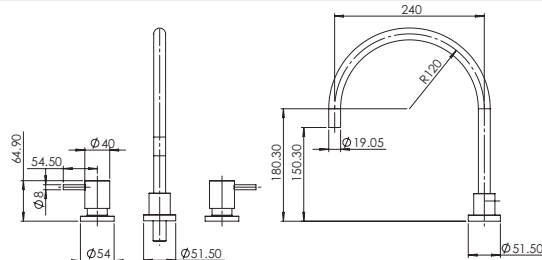

SB1 Basin Mixer

S100P Wall Top Assemblies

SSHMEXT/SSHMIT
Shower Mixer

SSHDEXT/SSHDIRT
Shower Diverter

S200 Basin Spout **S200BT** Bath Spout

S200S Basin Set Squareneck

S300S Hob Set Squareneck

S200G Basin Set Gooseneck