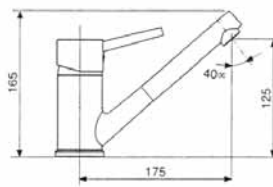

SK2 Pull Out Kitchen Mixer