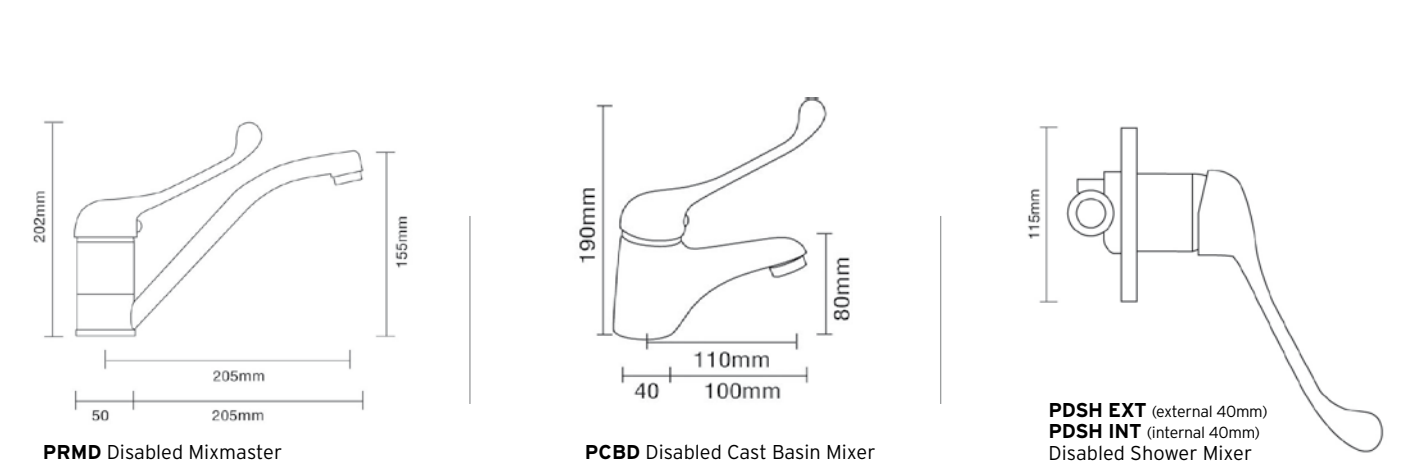

SLSS Laundry Mixer Squareneck

S400P Washing Machine Stops

bella verona

mixmaster

mixmaster disabled

The Abey tapware collection is distributed in Australia by Abey.

Victoria

Abey Head Office
57-81 Abey Road Melton 3337
ph: 03 9747 7777