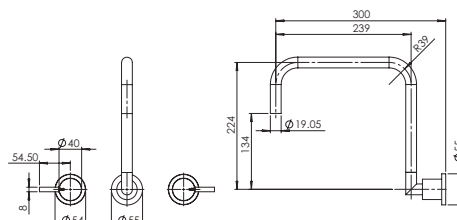

SLSS Laundry Mixer Squareneck