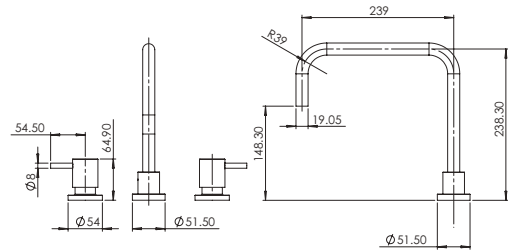

SB1 Basin Mixer

S100P Wall Top Assemblies

SSHMEXT/SSHMIT
Shower Mixer

SSHDEXT/SSHDIRT
Shower Diverter

S200 Basin Spout **S200BT** Bath Spout

S200S Basin Set Squareneck

S300S Hob Set Squareneck

S200G Basin Set Gooseneck