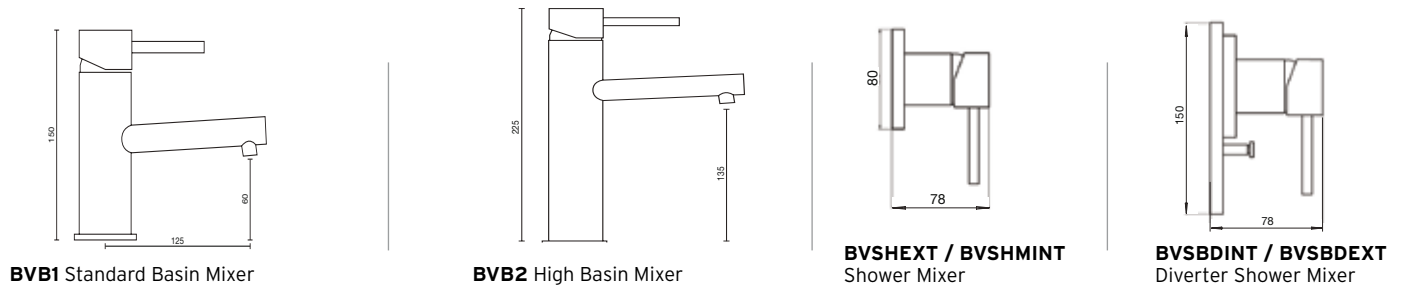

bella verona