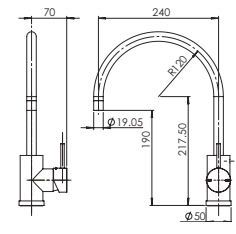

SK4 Goose Sidelever Mixer