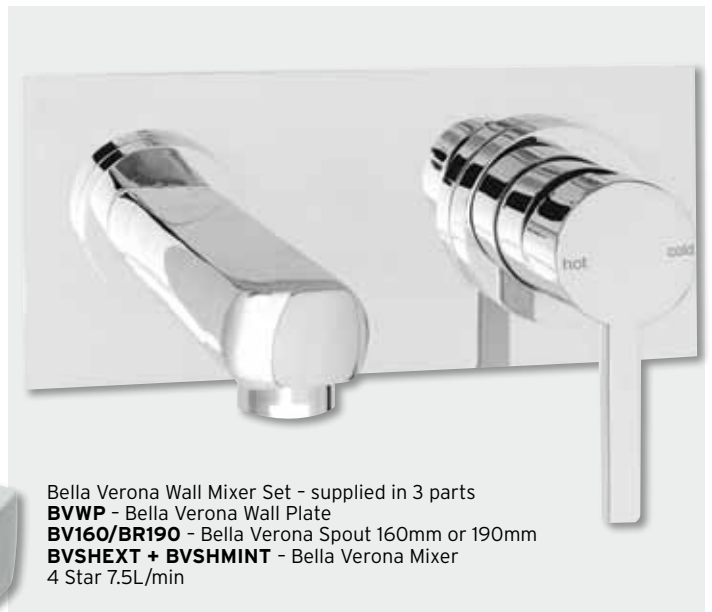

SK2
Pull Out
Kitchen Mixer
5 Star 5.5L/min

S400P
Washing Machine Stops

bella verona

BVB1
Standard Basin Mixer
4 Star 7.5L/min

BVSHEXT
Shower Mixer External

BVSHMINT
Shower Mixer Internal
Supplied in two parts

BVSBDEXT
Diverter Shower Mixer External

BVSBDINT
Diverter Shower Mixer Internal
Supplied in three parts

BVB2
High Basin Mixer
4 Star 7.5L/min

Bella Verona Wall Mixer Set - supplied in 3 parts
BVWP - Bella Verona Wall Plate
BV160/BR190 - Bella Verona Spout 160mm or 190mm
BVSHEXT + BVSHMINT - Bella Verona Mixer
4 Star 7.5L/min