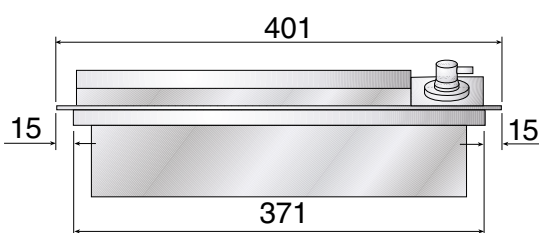

Flushline Tepanyaki Domino Cooktop HP45F

NEW to ILVE is our flush range of Domino cooktops. Due to ILVE's commitment in providing a cooking range for even the most diverse cooking techniques, every requirement has been thought of. Mix and match the HP45F domino with your choice of ILVE flush line cooktop to create a look to match performance.

Flushline Tepanyaki Domino Cooktop HP45F

HP45F Tepanyaki Domino Hob Flushline Tepanyaki Domino Cooktop

- Solid stainless steel Tepanyaki hot plate
- Elongated gas burner
- Flame failure safety cut-out
- Low and high heat settings
- Single pressed sealed hob