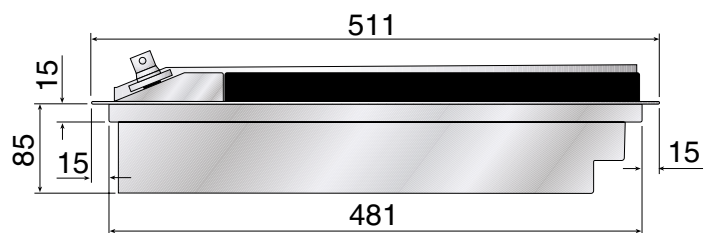

Flushline Tepanyaki Domino Cooktop HP45F

NEW to ILVE is our flush range of Domino cooktops. Due to ILVE's commitment in providing a cooking range for even the most diverse cooking techniques, every requirement has been thought of. Mix and match the HP45F domino with your choice of ILVE flush line cooktop to create a look to match performance.

Flushline Tepanyaki Domino Cooktop HP45F

HP45F Tepanyaki Domino Hob Flushline Tepanyaki Domino Cooktop

- Solid stainless steel Tepanyaki hot plate
- Elongated gas burner
- Flame failure safety cut-out
- Low and high heat settings
- Single pressed sealed hob