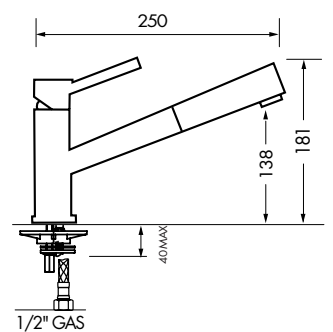

NEW

Pyra Light TA 6841

Available through stockist only

Description

Max	72.5 psi
Min	7.25 psi
Max	500 kpa
Min	50 kpa
Cut-out	35ø
WELS	6 star / 4.5lpm
Finish	Chrome/ceramic cartridge with extractable hand spray.

NOTE: The Pyra Light has a unique water generated coloured light that changes progressively from **BLUE** for cold to **RED** for hot indicating the water temperature as seen in the picture opposite page.

NEW

Pyra TA 6831

Available through stockist only

Description

Max	72.5 psi
Min	7.25 psi
Max	500 kpa
Min	50 kpa
Cut-out	35ø
WELS	6 star / 4.5lpm
Finish	Chrome/ceramic cartridge with extractable hand spray.

NEW

Kubus TA 6801

Available through stockist only

Description

Max	72.5 psi
Min	7.25 psi
Max	500 kpa
Min	50 kpa
Cut-out	35ø
WELS	6 star / 4.5lpm
Finish	Chrome/ceramic cartridge with extractable hand spray.

NEW

Angolo TA 6811

Available through stockist only

Description

Max	72.5 psi
Min	7.25 psi
Max	500 kpa
Min	50 kpa
Cut-out	35ø
WELS	6 star / 4.5lpm
Finish	Chrome/ceramic cartridge with extractable hand spray.

appliancesonline.com.au
Australia's largest online appliance retailer