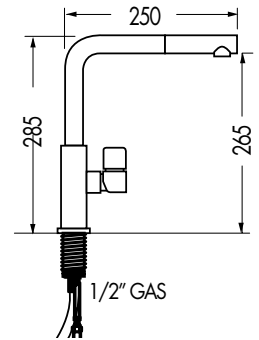

Mythos Chrome TA 621

Description

Max	72.5 psi
Min	7.25 psi
Max	500 kpa
Min	50 kpa
Cut-out	35ø
WELS	6 star / 4.5lpm
Finish	Chrome/ceramic cartridge with extractable hand spray.

NOTE: It is recommended to install this tap with the Franke Tap Support Arm (see page 77).

Mythos Inox TA 631

Description

Max	72.5 psi
Min	7.25 psi
Max	500 kpa
Min	50 kpa
Cut-out	35ø
WELS	6 star / 4.5lpm
Finish	Satin/ceramic cartridge with extractable hand spray.

NOTE: It is recommended to install this tap with the Franke Tap Support Arm (see page 77).

Professional TA 781

Description

Max	145 psi
Min	7.25 psi
Max	1000 kpa
Min	50 kpa
Cut-out	35ø
WELS	4 star / 7.5lpm
Finish	Chrome/ceramic cartridge with flexible hand spray.

NOTE: It is recommended to install this tap with the Franke Tap Support Arm (see page 77).

appliancesonline.com.au
Australia's largest online appliance retailer