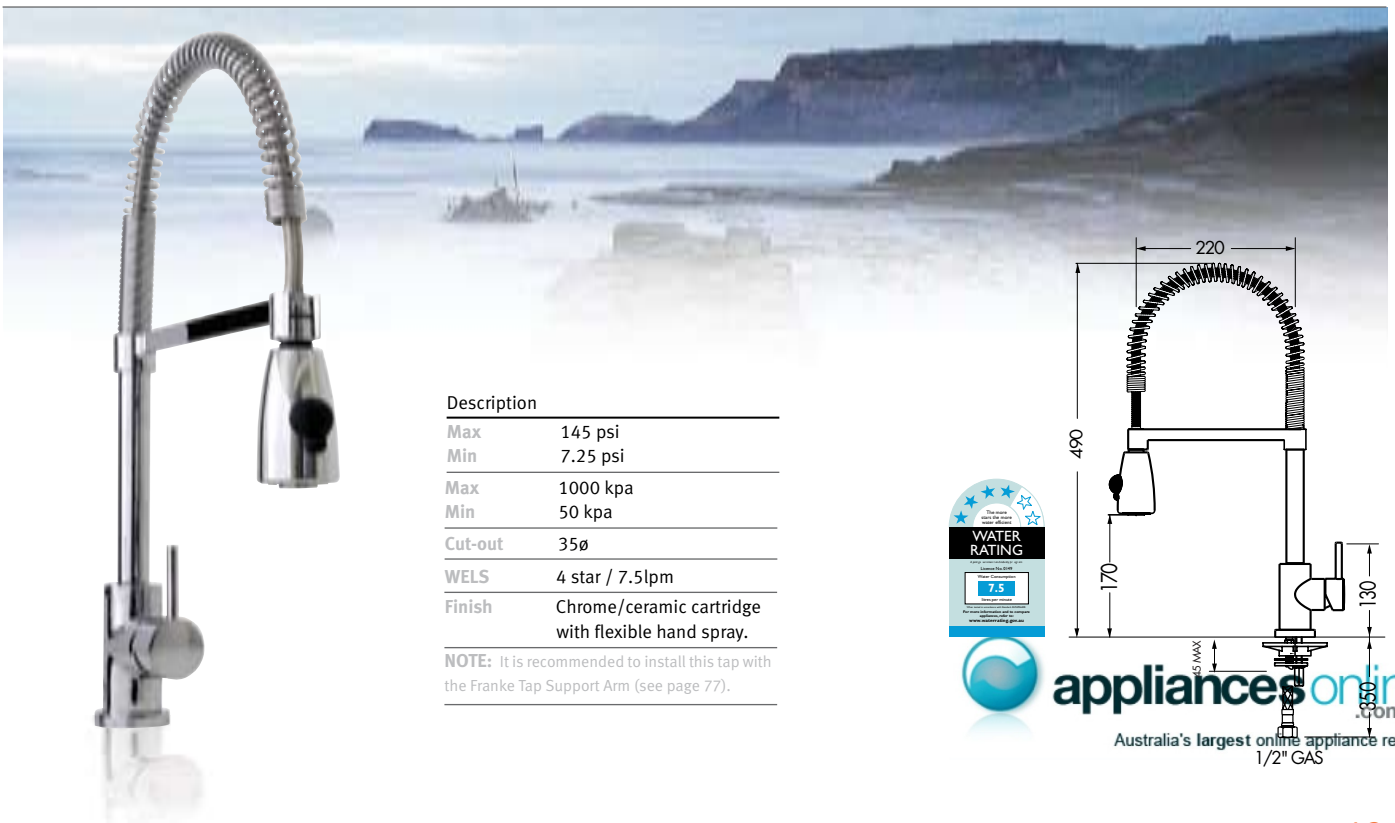

Professional TA 781

Description

Max	145 psi
Min	7.25 psi
Max	1000 kpa
Min	50 kpa
Cut-out	35ø
WELS	4 star / 7.5lpm
Finish	Chrome/ceramic cartridge with flexible hand spray.

NOTE: It is recommended to install this tap with the Franke Tap Support Arm (see page 77).