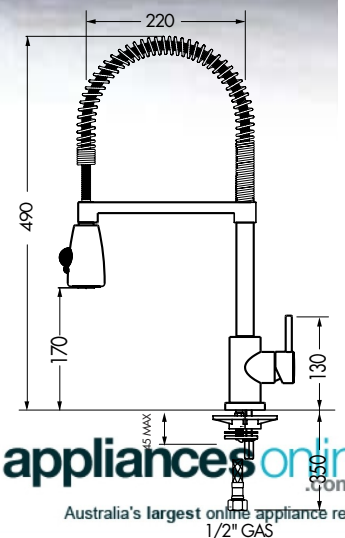

Mythos Inox TA 631

Description

Max	72.5 psi
Min	7.25 psi
Max	500 kpa
Min	50 kpa
Cut-out	35ø
WELS	6 star / 4.5lpm
Finish	Satin/ceramic cartridge with extractable hand spray.

NOTE: It is recommended to install this tap with the Franke Tap Support Arm (see page 77).

appliancesonline.com.au
Australia's largest online appliance retailer

SD23 Liquid soap dispenser

Description	
Dimensions	55 x 100mm
Description	Soap dispenser
Cut-out	ø32mm
Model	SD23
Includes	Refill under sink container
Finish	Chrome