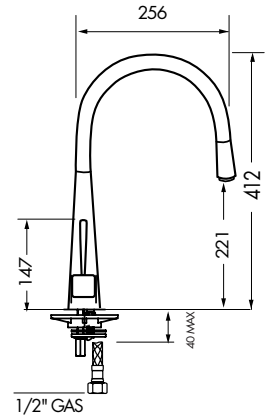

NEW

Pyra Light TA 6841

Available through stockist only

Description

Max	72.5 psi
Min	7.25 psi
Max	500 kpa
Min	50 kpa
Cut-out	35ø
WELS	6 star / 4.5lpm
Finish	Chrome/ceramic cartridge with extractable hand spray.

NOTE: The Pyra Light has a unique water generated coloured light that changes progressively from **BLUE** for cold to **RED** for hot indicating the water temperature as seen in the picture opposite page.

NEW

Pyra TA 6831

Available through stockist only

Description

Max	72.5 psi
Min	7.25 psi
Max	500 kpa
Min	50 kpa
Cut-out	35ø
WELS	6 star / 4.5lpm
Finish	Chrome/ceramic cartridge with extractable hand spray.

NEW

Kubus TA 6801

Available through stockist only

Description

Max	72.5 psi
Min	7.25 psi
Max	500 kpa
Min	50 kpa
Cut-out	35ø
WELS	6 star / 4.5lpm
Finish	Chrome/ceramic cartridge with extractable hand spray.

NEW

Angolo TA 6811

Available through stockist only

Description

Max	72.5 psi
Min	7.25 psi
Max	500 kpa
Min	50 kpa
Cut-out	35ø
WELS	6 star / 4.5lpm
Finish	Chrome/ceramic cartridge with extractable hand spray.

appliancesonline.com.au
Australia's largest online appliance retailer