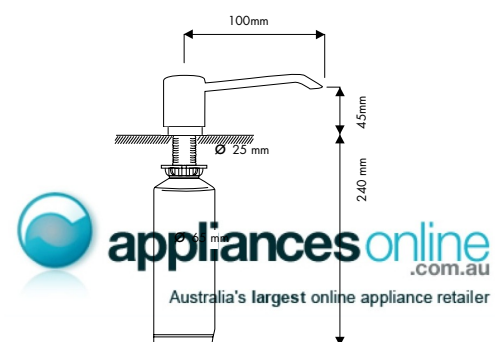

appliancesonline.com.au
Australia's largest online appliance retailer

SD23 Liquid soap dispenser

Description	
Dimensions	55 x 100mm
Description	Soap dispenser
Cut-out	ø32mm
Model	SD23
Includes	Refill under sink container
Finish	Chrome

SD55 Liquid soap dispenser

Description	
Dimensions	80 x 75mm
Description	Soap dispenser
Cut-out	ø25mm
Model	SD55
Includes	Refill under sink container
Finish	Chrome

NEW

SD 319 Liquid soap dispenser

Description	
Dimensions	45 x 100mm
Description	Soap dispenser
Cut-out	ø25mm
Model	SD 319
Includes	Refill under sink container
Finish	Chrome

 **appliancesonline**.com.au
Australia's largest online appliance retailer

Kitchen scale IKS 2000

300

Description	
Dimensions	212 x 212mm
Description	Fully electronic micro processor scale
Cut-out	195 x 195mm, cr = 6
Model	IKS 2000
Finish	Satin