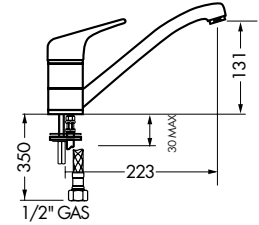

NOTE: It is recommended to install this tap with the Franke Tap Support Arm (see page 77).

Zambesi TA 780R

Description	
Max	145 psi
Min	7.25 psi
Max	1000 kpa
Min	50 kpa
Cut-out	35ø
WELS	4 star / 7.5lpm
Finish	Chrome/ceramic cartridge

NOTE: It is recommended to install this tap with the Franke Tap Support Arm (see page 77).

appliances online
 .com.au
 Australia's largest online appliance retailer

NEW

Pacific TA 8800

Description	
Max	145 psi
Min	7.25 psi
Max	1000 kpa
Min	50 kpa
Cut-out	35ø
WELS	4 star / 7.5lpm
Finish	Chrome/ceramic cartridge