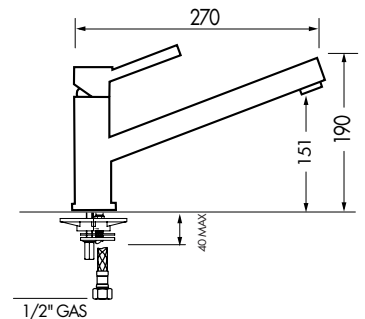

NEW

Kubus TA 6800

Available through stockist only

Description	
Max	72.5 psi
Min	7.25 psi
Max	500 kpa
Min	50 kpa
Cut-out	35ø
WELS	6 star / 4.5lpm
Finish	Chrome/ceramic cartridge

NOTE: It is recommended to install this tap with the Franke Tap Support Arm (see page 77).