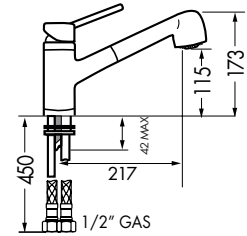

Angolo TA 6811

Available through stockist only

Description

Max	72.5 psi
Min	7.25 psi
Max	500 kpa
Min	50 kpa
Cut-out	35ø
WELS	6 star / 4.5lpm
Finish	Chrome/ceramic cartridge with extractable hand spray.

appliancesonline.com.au
Australia's largest online appliance retailer

NEW

Azimut TA 7811

Description	
Max	145 psi
Min	7.25 psi
Max	1000 kpa
Min	50 kpa
Cut-out	35ø
WELS	4 star / 7.5lpm
Finish	Chrome/ceramic cartridge with extractable hand spray.

Corniola TA 721

Description	
Max	145 psi
Min	7.25 psi
Max	1000 kpa
Min	50 kpa
Cut-out	35ø
WELS	4 star / 7.5lpm
Finish	Chrome/ceramic cartridge with extractable hand spray.