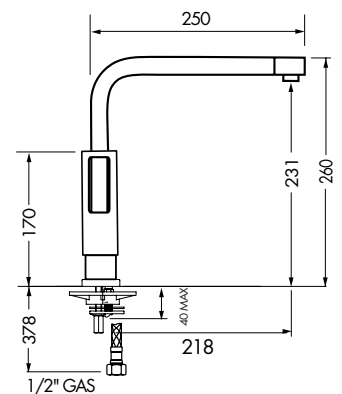

Cubex TA 6810

Description	
Max	72.5 psi
Min	7.25 psi
Max	500 kpa
Min	50 kpa
Cut-out	35ø
WELS	6 star / 4.5lpm
Finish	Chrome/ceramic cartridge

NOTE: It is recommended to install this tap with the Franke Tap Support Arm (see page 77).