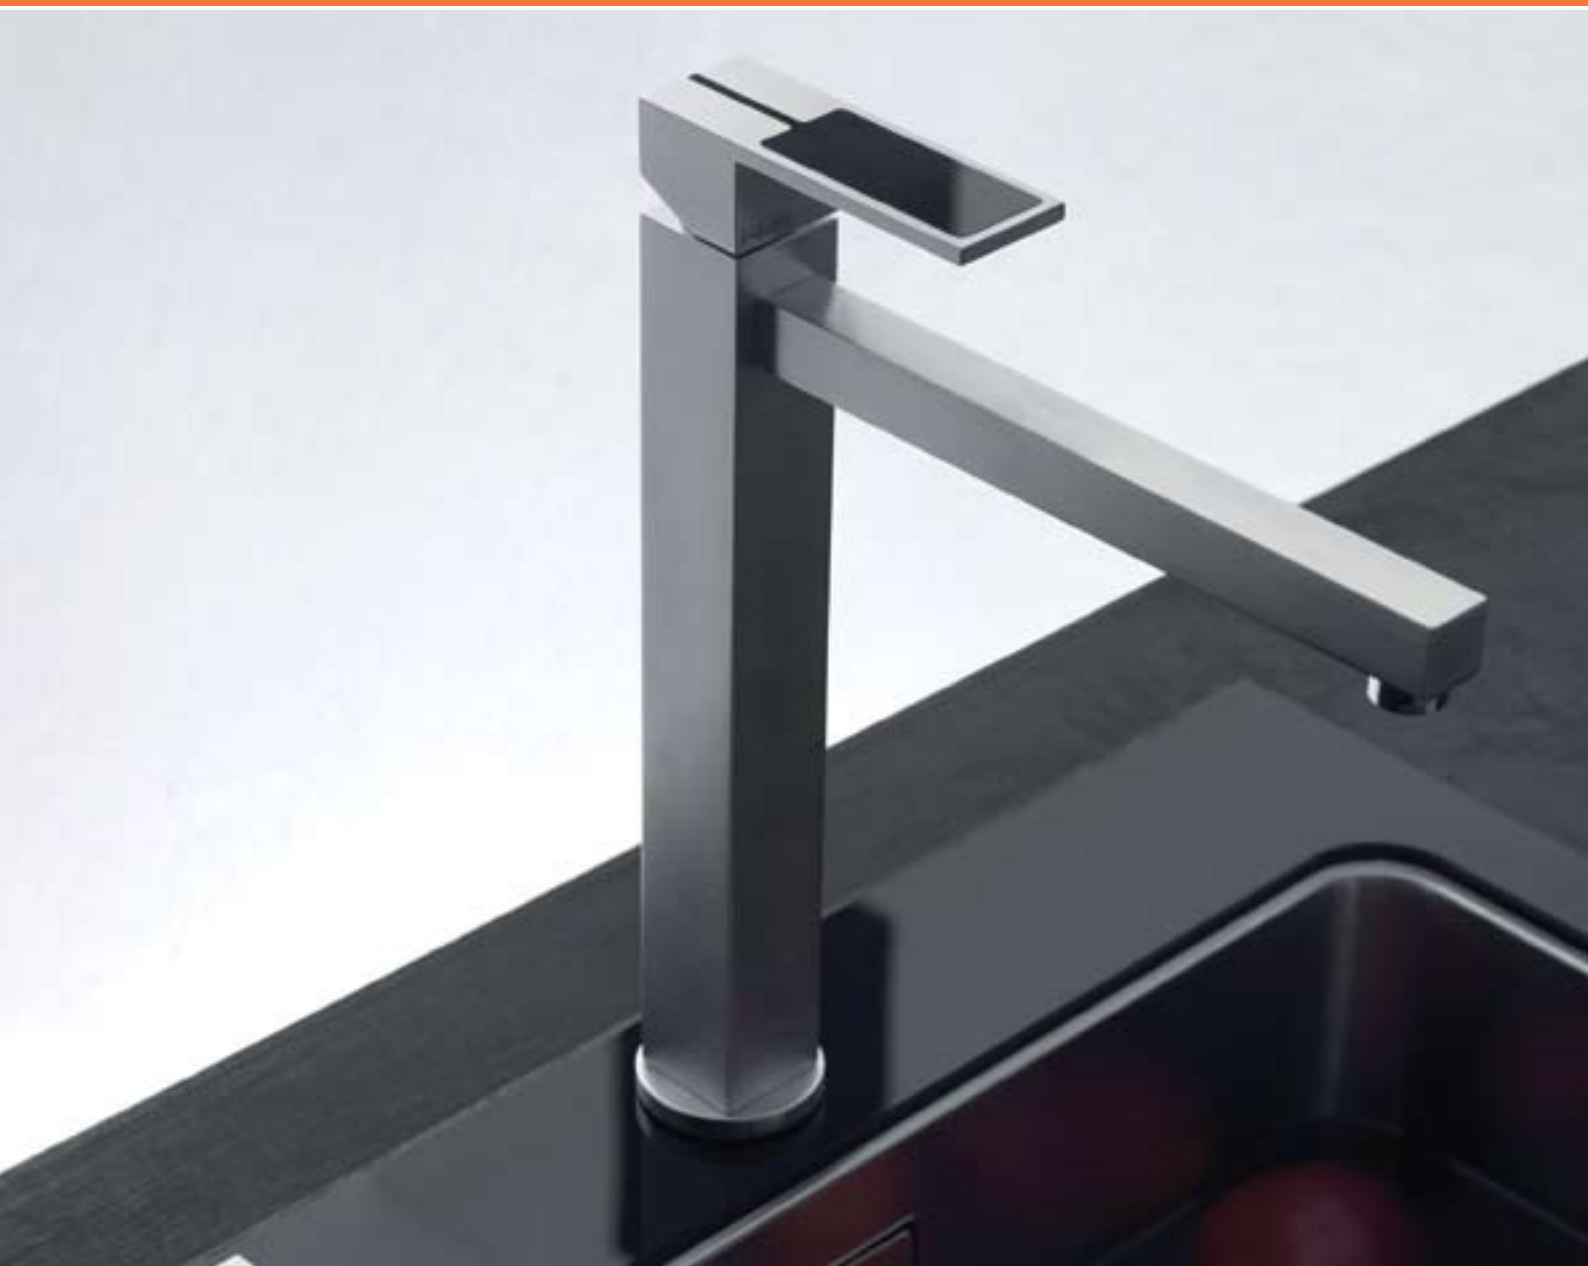

Franke is Swiss

Taps Collection 2009

Franke. For kitchens without compromise.

FRANKE appliancesonline.com.au
Australia's largest online appliance retailer
KITCHEN
SYSTEMS