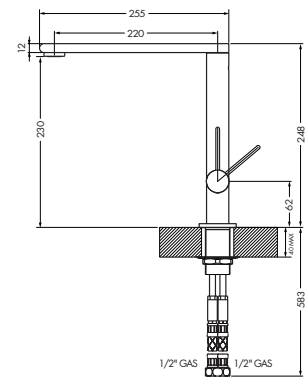

NEW

Quattro TA 6930

Description	
Max	72.5 psi
Min	7.25 psi
Max	500 kpa
Min	50 kpa
Cut-out	35ø
WELS	6 star / 4.5lpm
Finish	Chrome/ceramic cartridge

NOTE: It is recommended to install this tap with the Franke Tap Support Arm (see page 77).

NEW

Eiger TA 6920

Description	
Max	72.5 psi
Min	7.25 psi
Max	500 kpa
Min	50 kpa
Cut-out	35ø
WELS	6 star / 4.5lpm
Finish	Chrome/ceramic cartridge

NOTE: It is recommended to install this tap with the Franke Tap Support Arm (see page 77).

NEW

Esprit TA 6910

Description	
Max	72.5 psi
Min	7.25 psi
Max	500 kpa
Min	50 kpa
Cut-out	35ø
WELS	6 star / 4.5lpm
Finish	Chrome/ceramic cartridge

NOTE: It is recommended to install this tap with the Franke Tap Support Arm (see page 77).

NEW

Planar TA 6900

Description	
Max	72.5 psi
Min	7.25 psi
Max	500 kpa
Min	50 kpa
Cut-out	35ø
WELS	6 star / 4.5lpm
Finish	Chrome/ceramic cartridge
Model	TA 6900 B Black TA 6900 W White

NOTE: It is recommended to install this tap with the Franke Tap Support Arm (see page 77).

appliancesonline.com.au
Australia's largest online appliance retailer