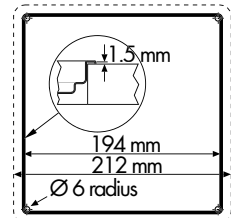

appliancesonline.com.au
Australia's largest online appliance retailer

SD23 Liquid soap dispenser

Description	
Dimensions	55 x 100mm
Description	Soap dispenser
Cut-out	ø32mm
Model	SD23
Includes	Refill under sink container
Finish	Chrome

SD55 Liquid soap dispenser

Description	
Dimensions	80 x 75mm
Description	Soap dispenser
Cut-out	ø25mm
Model	SD55
Includes	Refill under sink container
Finish	Chrome

NEW

SD 319 Liquid soap dispenser

Description	
Dimensions	45 x 100mm
Description	Soap dispenser
Cut-out	ø25mm
Model	SD 319
Includes	Refill under sink container
Finish	Chrome

 **appliancesonline**.com.au
Australia's largest online appliance retailer

Kitchen scale IKS 2000

300

Description	
Dimensions	212 x 212mm
Description	Fully electronic micro processor scale
Cut-out	195 x 195mm, cr = 6
Model	IKS 2000
Finish	Satin