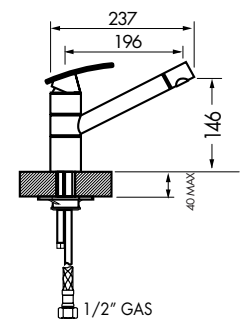

Description	
Max	72.5 psi
Min	7.25 psi
Max	500 kpa
Min	50 kpa
Cut-out	35ø
WELS	6 star / 4.5lpm
Finish	Chrome/ceramic cartridge with extractable hand spray.