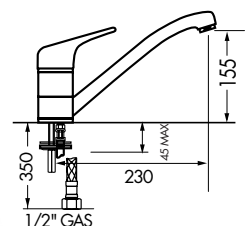

Description	
Max	145 psi
Min	7.25 psi
Max	1000 kpa
Min	50 kpa
Cut-out	35ø
WELS	3 star / 9lpm
Finish	Chrome/ceramic cartridge