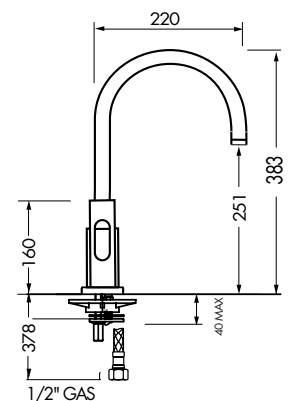

Alto TA 6820

Description	
Max	72.5 psi
Min	7.25 psi
Max	500 kpa
Min	50 kpa
Cut-out	35ø
WELS	6 star / 4.5lpm
Finish	Chrome/ceramic cartridge

NOTE: It is recommended to install this tap with the Franke Tap Support Arm (see page 77).