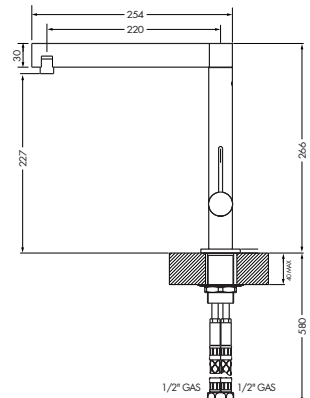

NEW

Quattro TA 6930

Description	
Max	72.5 psi
Min	7.25 psi
Max	500 kpa
Min	50 kpa
Cut-out	35ø
WELS	6 star / 4.5lpm
Finish	Chrome/ceramic cartridge

NOTE: It is recommended to install this tap with the Franke Tap Support Arm (see page 77).

NEW

Eiger TA 6920

Description	
Max	72.5 psi
Min	7.25 psi
Max	500 kpa
Min	50 kpa
Cut-out	35ø
WELS	6 star / 4.5lpm
Finish	Chrome/ceramic cartridge

NOTE: It is recommended to install this tap with the Franke Tap Support Arm (see page 77).

NEW

Esprit TA 6910

Description	
Max	72.5 psi
Min	7.25 psi
Max	500 kpa
Min	50 kpa
Cut-out	35ø
WELS	6 star / 4.5lpm
Finish	Chrome/ceramic cartridge

NOTE: It is recommended to install this tap with the Franke Tap Support Arm (see page 77).

NEW

Planar TA 6900

Description	
Max	72.5 psi
Min	7.25 psi
Max	500 kpa
Min	50 kpa
Cut-out	35ø
WELS	6 star / 4.5lpm
Finish	Chrome/ceramic cartridge
Model	TA 6900 B Black TA 6900 W White

NOTE: It is recommended to install this tap with the Franke Tap Support Arm (see page 77).

appliancesonline.com.au
Australia's largest online appliance retailer