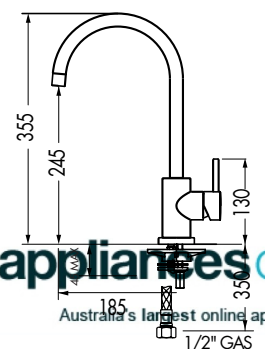

appliances online
.com.au
Australia's largest online appliance retailer