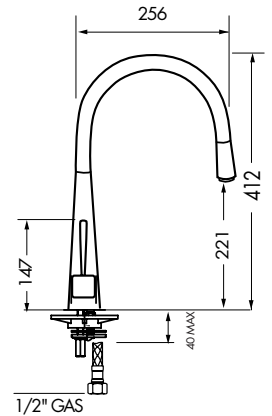

NEW

Pyra TA 6831

Available through stockist only

Description

Max	72.5 psi
Min	7.25 psi
Max	500 kpa
Min	50 kpa
Cut-out	35ø
WELS	6 star / 4.5lpm
Finish	Chrome/ceramic cartridge with extractable hand spray.

NEW