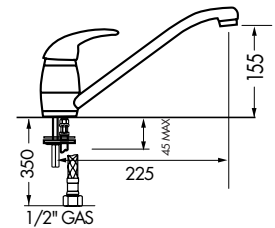

Description	
Max	145 psi
Min	7.25 psi
Max	1000 kpa
Min	50 kpa
Cut-out	35ø
WELS	3 star / 9lpm
Finish	Chrome/ceramic cartridge