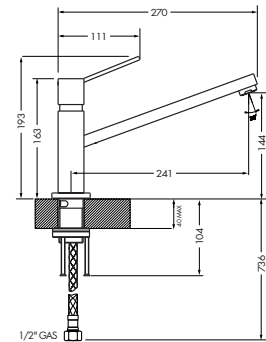

NOTE: It is recommended to install this tap with the Franke Tap Support Arm (see page 77).

NEW

Eiger TA 6920

Description	
Max	72.5 psi
Min	7.25 psi
Max	500 kpa
Min	50 kpa
Cut-out	35ø
WELS	6 star / 4.5lpm
Finish	Chrome/ceramic cartridge