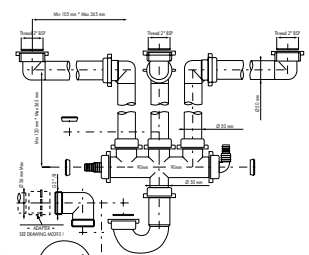

Description	
Description	The solution to installing two and three bowl sinks into one flush fitted outlet.
Model	Spazio Plumbing Kit
Finish	Grey PVC