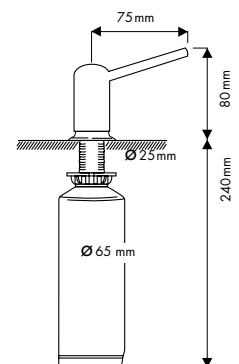

appliancesonline.com.au
Australia's largest online appliance retailer

SD23 Liquid soap dispenser

Description	
Dimensions	55 x 100mm
Description	Soap dispenser
Cut-out	ø32mm
Model	SD23
Includes	Refill under sink container
Finish	Chrome

SD55 Liquid soap dispenser

Description	
Dimensions	80 x 75mm
Description	Soap dispenser
Cut-out	ø25mm
Model	SD55
Includes	Refill under sink container
Finish	Chrome

NEW

SD 319 Liquid soap dispenser

Description	
Dimensions	45 x 100mm
Description	Soap dispenser
Cut-out	ø25mm
Model	SD 319
Includes	Refill under sink container
Finish	Chrome

 **appliancesonline**.com.au
Australia's largest online appliance retailer

Kitchen scale IKS 2000

300

Description	
Dimensions	212 x 212mm
Description	Fully electronic micro processor scale
Cut-out	195 x 195mm, cr = 6
Model	IKS 2000
Finish	Satin