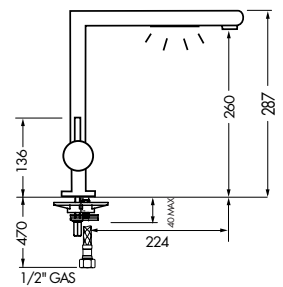

SINGLE LEVER
TAPS

NEW

Planar Light TA 7800

Available through stockist only

Description	
Max	145 psi
Min	7.25 psi
Max	1000 kpa
Min	50 kpa
Cut-out	35ø
WELS	4 star / 7.5lpm
Finish	Chrome/ceramic cartridge

NOTE: It is recommended to install this tap with the Franke Tap Support Arm (see page 77).