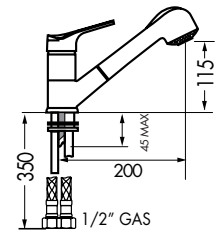

Angolo TA 6811

Available through stockist only

Description

Max	72.5 psi
Min	7.25 psi
Max	500 kpa
Min	50 kpa
Cut-out	35ø
WELS	6 star / 4.5lpm
Finish	Chrome/ceramic cartridge with extractable hand spray.

appliancesonline.com.au
Australia's largest online appliance retailer

NEW

Azimut TA 7811

Description	
Max	145 psi
Min	7.25 psi
Max	1000 kpa
Min	50 kpa
Cut-out	35ø
WELS	4 star / 7.5lpm
Finish	Chrome/ceramic cartridge with extractable hand spray.

Corniola TA 721

Description	
Max	145 psi
Min	7.25 psi
Max	1000 kpa
Min	50 kpa
Cut-out	35ø
WELS	4 star / 7.5lpm
Finish	Chrome/ceramic cartridge with extractable hand spray.