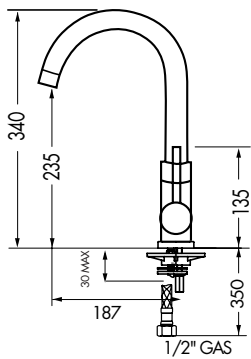

Giada TA 700

Description	
Max	145 psi
Min	7.25 psi
Max	1000 kpa
Min	50 kpa
Cut-out	35ø
WELS	3 star / 9lpm
Finish	Chrome/ceramic cartridge

NEW

Olympus TA 8820

Description

Max	145 psi
Min	7.25 psi
Max	1000 kpa
Min	50 kpa
Cut-out	35ø
WELS	4 star / 7.5lpm
Finish	Chrome/ceramic cartridge

NOTE: It is recommended to install this tap with the Franke Tap Support Arm (see page 77).

Tap Support Arm

Description

Dimensions	100 x 70mm
Finish	Plastic
Note:	Not suitable for some pull-out taps

SINGLE LEVER
PULL OUT
TAPS