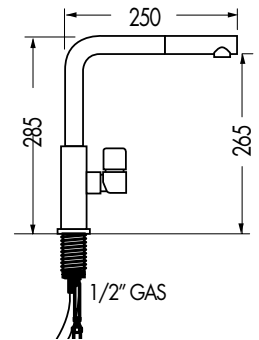

Mythos Chrome TA 621

Description

Max	72.5 psi
Min	7.25 psi
Max	500 kpa
Min	50 kpa
Cut-out	35ø
WELS	6 star / 4.5lpm
Finish	Chrome/ceramic cartridge with extractable hand spray.

NOTE: It is recommended to install this tap with the Franke Tap Support Arm (see page 77).

Mythos Inox TA 631

Description

Max	72.5 psi
Min	7.25 psi
Max	500 kpa
Min	50 kpa
Cut-out	35ø
WELS	6 star / 4.5lpm
Finish	Satin/ceramic cartridge with extractable hand spray.

NOTE: It is recommended to install this tap with the Franke Tap Support Arm (see page 77).

Professional TA 781

Description

Max	145 psi
Min	7.25 psi
Max	1000 kpa
Min	50 kpa
Cut-out	35ø
WELS	4 star / 7.5lpm
Finish	Chrome/ceramic cartridge with flexible hand spray.

NOTE: It is recommended to install this tap with the Franke Tap Support Arm (see page 77).

appliancesonline.com.au
Australia's largest online appliance retailer