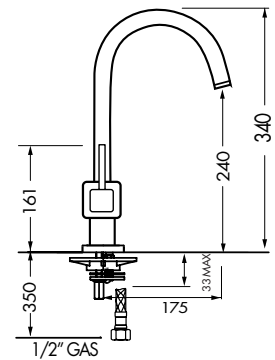

Evolution TA 770

Description	
Max	145 psi
Min	7.25 psi
Max	1000 kpa
Min	50 kpa
Cut-out	35ø
WELS	4 star / 7lpm
Finish	Chrome/ceramic cartridge

NEW Eos TA 7830

Description	
Max	145 psi
Min	7.25 psi
Max	1000 kpa
Min	50 kpa
Cut-out	35ø
WELS	4 star / 7.5lpm
Finish	Chrome/ceramic cartridge

NOTE: It is recommended to install this tap with the Franke Tap Support Arm (see page 77).

Niagra TA 780S

Description	
Max	145 psi
Min	7.25 psi
Max	1000 kpa
Min	50 kpa
Cut-out	35ø
WELS	4 star / 7.5lpm
Finish	Chrome/ceramic cartridge