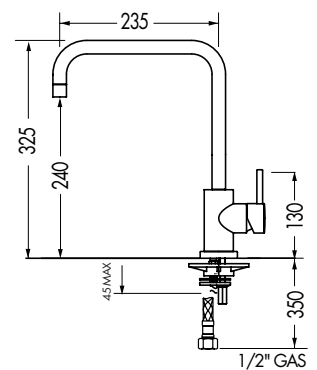

NOTE: It is recommended to install this tap with the Franke Tap Support Arm (see page 77).

Niagra TA 780S

Description	
Max	145 psi
Min	7.25 psi
Max	1000 kpa
Min	50 kpa
Cut-out	35ø
WELS	4 star / 7.5lpm
Finish	Chrome/ceramic cartridge

NOTE: It is recommended to install this tap with the Franke Tap Support Arm (see page 77).

Zambesi TA 780R

Description	
Max	145 psi
Min	7.25 psi
Max	1000 kpa
Min	50 kpa
Cut-out	35ø
WELS	4 star / 7.5lpm
Finish	Chrome/ceramic cartridge