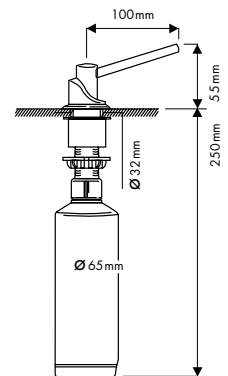

Professional TA 781

Description

Max	145 psi
Min	7.25 psi
Max	1000 kpa
Min	50 kpa
Cut-out	35ø
WELS	4 star / 7.5lpm
Finish	Chrome/ceramic cartridge with flexible hand spray.

NOTE: It is recommended to install this tap with the Franke Tap Support Arm (see page 77).

appliancesonline.com.au
Australia's largest online appliance retailer

SD23 Liquid soap dispenser

Description	
Dimensions	55 x 100mm
Description	Soap dispenser
Cut-out	ø32mm
Model	SD23
Includes	Refill under sink container
Finish	Chrome

SD55 Liquid soap dispenser

Description	
Dimensions	80 x 75mm
Description	Soap dispenser
Cut-out	ø25mm
Model	SD55
Includes	Refill under sink container
Finish	Chrome

NEW

SD 319 Liquid soap dispenser

Description	
Dimensions	45 x 100mm
Description	Soap dispenser
Cut-out	ø25mm
Model	SD 319
Includes	Refill under sink container
Finish	Chrome