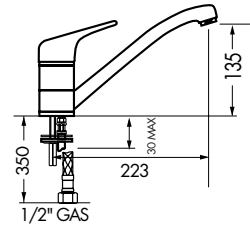

Description	
Max	145 psi
Min	7.25 psi
Max	1000 kpa
Min	50 kpa
Cut-out	35ø
WELS	4 star / 7.5lpm
Finish	Chrome/ceramic cartridge