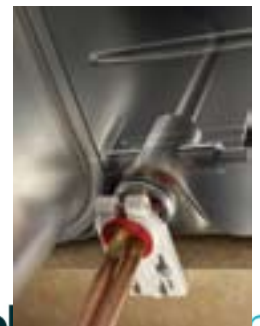

NOTE: It is recommended to install this tap with the Franke Tap Support Arm (see page 77).

Tap Support Arm

Description

Dimensions	100 x 70mm
Finish	Plastic
Note:	Not suitable for some pull-out taps

SINGLE LEVER
PULL OUT
TAPS

Franke Pull Out Taps

Franke pull out Taps - a constant flow of clever ideas

Food preparation becomes an absolute pleasure with the extended reach of the Franke pull out Tap range. Perfect for filling large pots and pans the pull out Taps give you the flexibility you need.