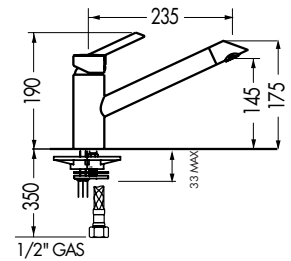

Evolution TA 770

Description	
Max	145 psi
Min	7.25 psi
Max	1000 kpa
Min	50 kpa
Cut-out	35ø
WELS	4 star / 7lpm
Finish	Chrome/ceramic cartridge

NEW Eos TA 7830

Description	
Max	145 psi
Min	7.25 psi
Max	1000 kpa
Min	50 kpa
Cut-out	35ø
WELS	4 star / 7.5lpm
Finish	Chrome/ceramic cartridge

NOTE: It is recommended to install this tap with the Franke Tap Support Arm (see page 77).

Niagra TA 780S

Description	
Max	145 psi
Min	7.25 psi
Max	1000 kpa
Min	50 kpa
Cut-out	35ø
WELS	4 star / 7.5lpm
Finish	Chrome/ceramic cartridge

NOTE: It is recommended to install this tap with the Franke Tap Support Arm (see page 77).

Zambesi TA 780R

Description	
Max	145 psi
Min	7.25 psi
Max	1000 kpa
Min	50 kpa
Cut-out	35ø
WELS	4 star / 7.5lpm
Finish	Chrome/ceramic cartridge

NOTE: It is recommended to install this tap with the Franke Tap Support Arm (see page 77).

appliances online
.com.au
Australia's largest online appliance retailer