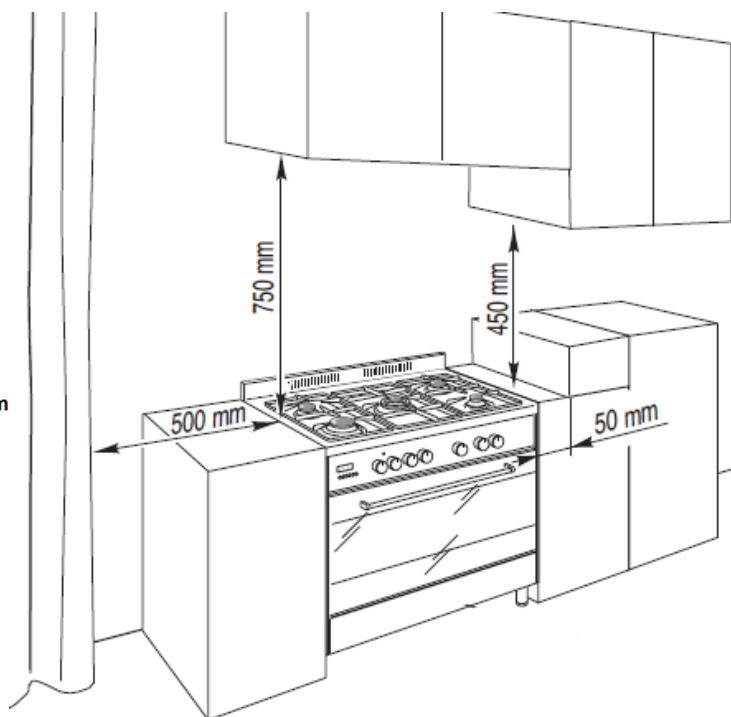

Fan Grill

INCLUDED ACCESSORIES

- 1 Wire Shelf
- 1 Roasting/Grilling Tray with Grill Rack and Handles
- 1 Cast Iron Wok Support
- 1 Small Pan Support
- 1 Stainless Steel Fan Filter

OPTIONAL ACCESSORIES

- Pizza Stone (PIZZASTONE)
- Telescopic Shelf Kit
- Deep Baking Tray
- Reversible Griddle (DGRIDDLE2)

De'Longhi

DEF905GW – 90cm Freestanding Fan Assist Oven with Gas Cooktop

TECHNICAL SPECIFICATIONS

Dimensions (H x W x D)	mm	900-925 x 900 x 600
Voltage	V	230-240
Current	A	15.4
Total Cooker Power Consumption	W	3400 - 3700
Warranty		2 Years
OVEN SPECIFICATIONS		
Gross Oven Capacity	L	109
Lighting	W	1 x 15W Incandescent
Grilling Power	W	2200
Top Element Power	W	1250
Bottom Element Power	W	2050
COOKTOP SPECIFICATIONS		
Front Right Auxiliary Burner	Mj/h	3.6
Rear Right Semi-Rapid Burner	Mj/h	6.3
Rear Left Semi-Rapid Burner	Mj/h	6.3
Front Left Rapid Burner – LPG / Nat Gas	Mj/h	10.8 / 10.3
Central Triple Ring Burner – LPG / Nat Gas	Mj/h	11.9 / 12.7
Total Gas Consumption - Natural	Mj/h	38.9 / 39.2

The product dimensions and specifications on this page apply to the specific product and model at the time of issue. These dimensions and specifications may change at any time.

*Diagrams are a guide only. Final fittings should be made with actual product.