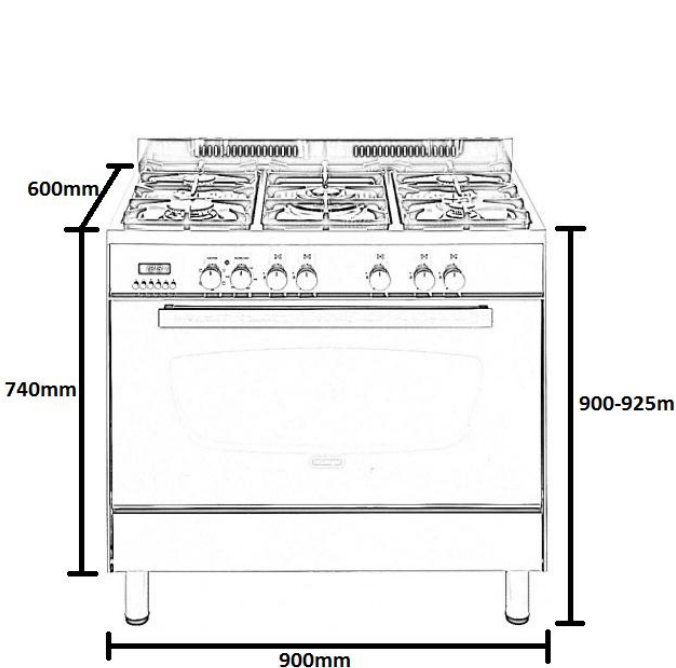

DEF905GW – 90cm Freestanding Fan Assist Oven with Gas Cooktop

PERFORMANCE

- 5 Functions
- 109L Oven Capacity
- Powerful 2200W Closed Door Grilling
- 5 Burner Gas Cooktop with Wok and Simmer Burner
- Heavy Duty Cast Iron Trivets

De'Longhi

DEF905GW – 90cm Freestanding Fan Assist Oven with Gas Cooktop

TECHNICAL SPECIFICATIONS

Dimensions (H x W x D)	mm	900-925 x 900 x 600
Voltage	V	230-240
Current	A	15.4
Total Cooker Power Consumption	W	3400 - 3700
Warranty		2 Years
OVEN SPECIFICATIONS		
Gross Oven Capacity	L	109
Lighting	W	1 x 15W Incandescent
Grilling Power	W	2200
Top Element Power	W	1250
Bottom Element Power	W	2050
COOKTOP SPECIFICATIONS		
Front Right Auxiliary Burner	Mj/h	3.6
Rear Right Semi-Rapid Burner	Mj/h	6.3
Rear Left Semi-Rapid Burner	Mj/h	6.3
Front Left Rapid Burner – LPG / Nat Gas	Mj/h	10.8 / 10.3
Central Triple Ring Burner – LPG / Nat Gas	Mj/h	11.9 / 12.7
Total Gas Consumption - Natural	Mj/h	38.9 / 39.2