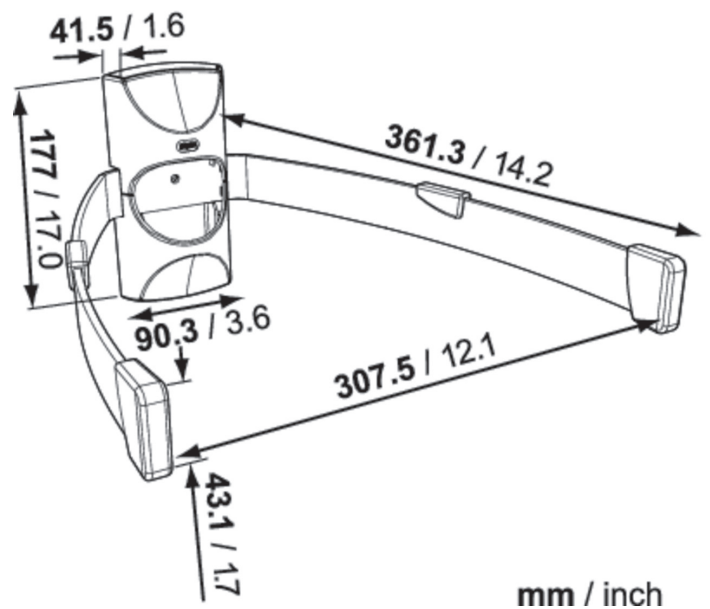

MULTI SUPPORT PHA 700

- Max. weight: 10 kg / 22 lbs
- Available colours: Black

Mounting your TV flat to the wall looks fantastic, but where to put your other audio/video hardware (such as a DVD recorder for example)? The Physix Multi Support is the perfect solution. It also mounts to the wall and can carry up to 10 kg.

MULTI SUPPORT PHA 700

The Multi Support can be combined with the Physix Cable Strip for an elegant cable-free solution. Just mount the Multi Support to the wall and cut the Cable Strip to the right length to cover the distance between the Multi Support and the TV, and between the Multi Support and the floor.

Logistic information

- Packaging size: 315x375x54 mm
- Max. weight: 2 kg / 3 lbs
- EAN Code: 8712285315381