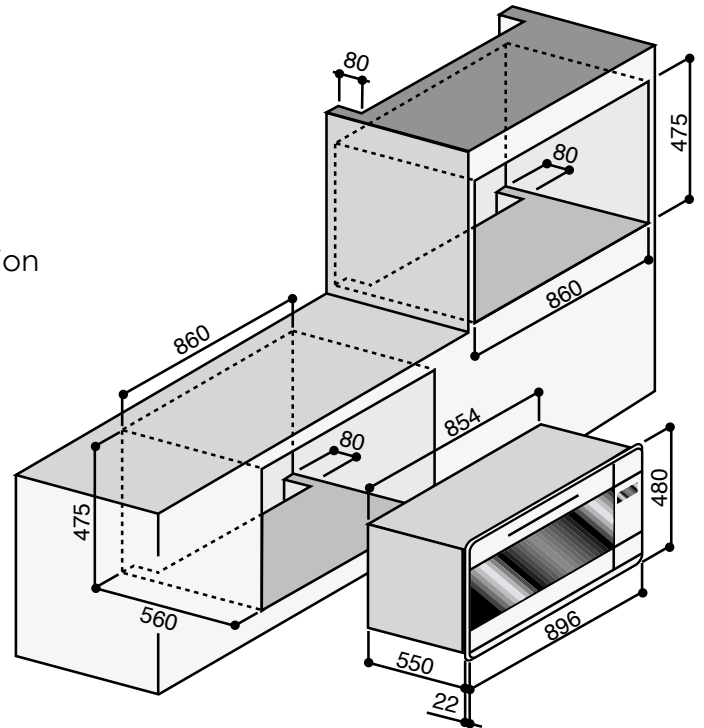

Pictured: • 948 SXMP Oven
• HVI90TC Cooktop
• B1 Hood

90cm Premium Electric Oven

948 SXMP

Model 948 SXMP

- Completely re-engineered oven interior for ease of cleaning
- Giant 110 Litre oven capacity
- New Turbowave Quickstart preheating function 0°–180°C in 8 minutes
- Pizza, Bread and Pastry cooking function
- Electronic meat roasting probe
- AS304 stainless steel and commercial style control panel and knobs
- Select 12 multifunction electric oven
- Inner door and control panel cooling fan
- Stainless steel fan fat filter
- Rotisserie
- Removable oven door and inner door glass
- Easy dismantling of oven interior
- Easy clean non staining black vitreous enamel oven interior
- Catalytic cook and clean interior including roof
- Turbowave cooking, lower temperatures, less food spatter, moister fresher tasting roasts
- Positive stop commercial roll-out internal trays optional
- Large baking tray
- Triple door glazing for safer, cooler door temperatures
- Colour: Stainless Steel.

Built In Maxi Oven 90cm
Model 948 SXMP
Total electrical load: 3 kW
Cut out – hole dimension: 860mm x 475mm

Purchase ILVE genuine accessories for this model at the ILVE online store – www.ilve.com.au

NSW & ACT (Head Office)
48-50 Moore Street Leichhardt
T 02 8569 4600 F 02 8569 4699