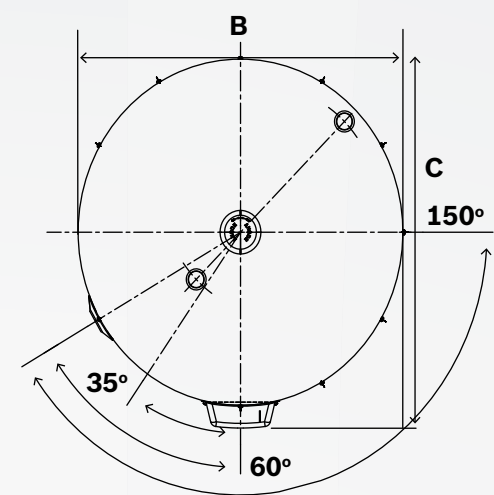

Please contact Bosch on 1300 30 70 37 or visit www.bosch-climate.com.au for more information.