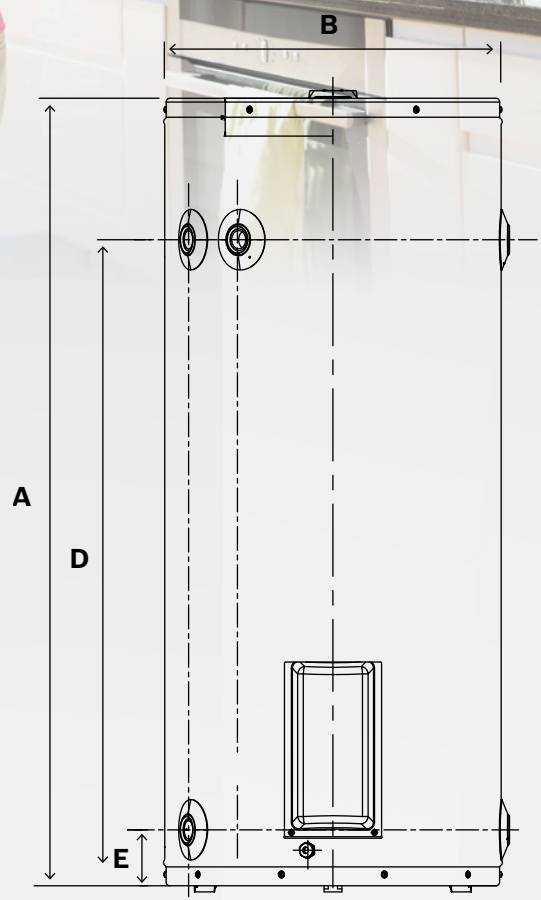

Please contact Bosch on 1300 30 70 37 or visit www.bosch-climate.com.au for more information.