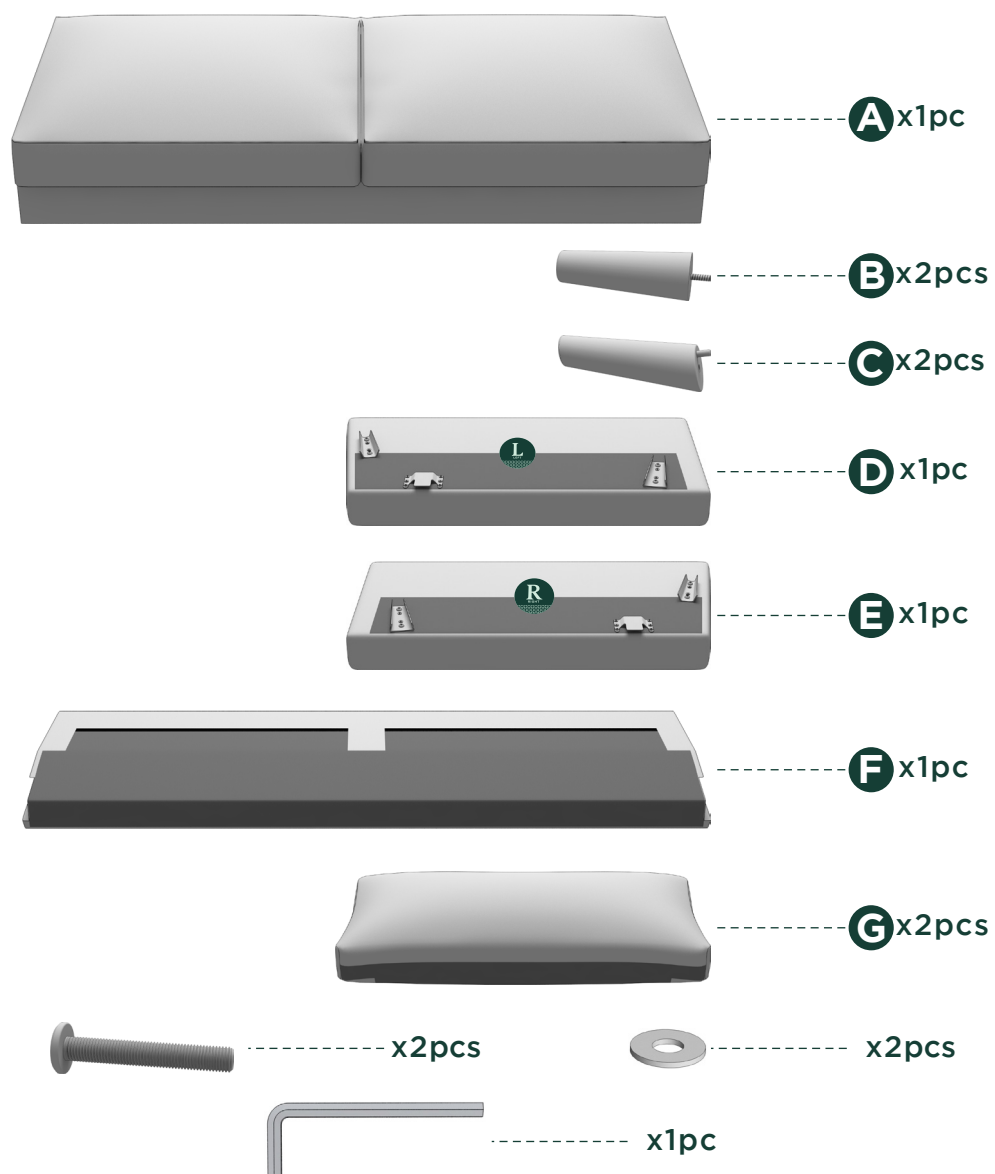

Easy as 1-2-3 Assembly Instruction

Numbers must Match for Secure Assembly

SOFA

Components

THIS PRODUCT REQUIRES ADULT ASSEMBLY

If any part is missing or if you have any questions regarding the product, please call our customer service team or send us an email and have this assembly manual open to the components list ready to provide the model name and component number.

1

2

3

4

5

6

7

8