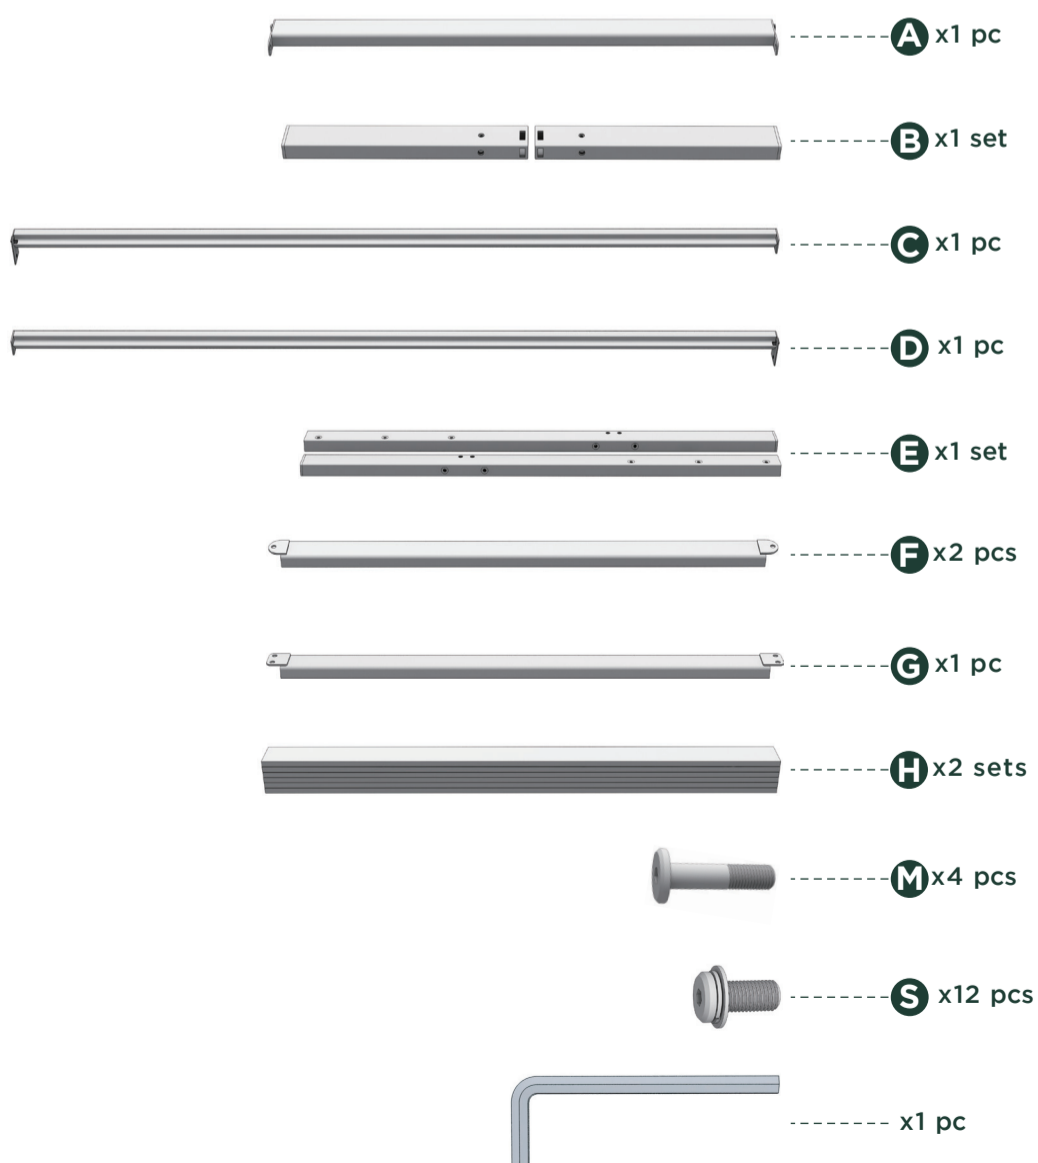

Easy as 1-2-3 Assembly Instruction

Numbers must Match for Secure Assembly

ASMPH-15-1

Components

THIS PRODUCT REQUIRES ADULT ASSEMBLY

If any part is missing or if you have any questions regarding the product, please call our customer service team or send us an email and have this assembly manual open to the components list ready to provide the model name and component number.

9

10