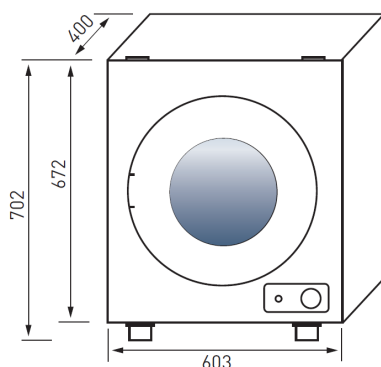

### specifications

<b>Power:</b>	220 - 240 volt/50Hz fitted with 10amp, 3 pin plug
<b>Total Wattage:</b>	1400 watt
<b>Element Power:</b>	High - 1300 watt / Low - 700 watt
<b>Motor Output Power:</b>	90 watt
<b>Power Cord:</b>	2.2 metres long cord
<b>Inner drum speed:</b>	50 rpm
<b>Thermostat:</b>	65 degrees
<b>Ducting:</b>	Rear adjustable vent piece supplied
<b>Energy Rating:</b>	2 Star

### dimensions

**Product Dimensions:** 603mm (W) 702mm (H) x 445mm (D)

warranty - customer service