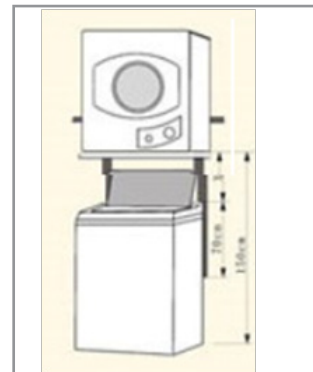

### DM4KG

- 4 kg capacity
- Heat selector: low or high
- 4 drying programs: cool, warm, hot, air dry
- Wall or floor mounted
- Upside down installation
- Up to 200 minute drying time settings
- Overheating sensor
- 2 extra fine lint removers (front door and rear)
- High speed rotating turbo fan strengthens hot air circulation for quicker drying and softer results
- Safety door switch stops operation when door opened

### specifications

<b>Power:</b>	220 - 240 volt/50Hz fitted with 10amp, 3 pin plug
<b>Total Wattage:</b>	1400 watt
<b>Element Power:</b>	High - 1300 watt / Low - 700 watt
<b>Motor Output Power:</b>	90 watt
<b>Power Cord:</b>	2.2 metres long cord
<b>Inner drum speed:</b>	50 rpm
<b>Thermostat:</b>	65 degrees
<b>Ducting:</b>	Rear adjustable vent piece supplied
<b>Energy Rating:</b>	2 Star

### dimensions

**Product Dimensions:** 603mm (W) 702mm (H) x 445mm (D)

warranty - customer service