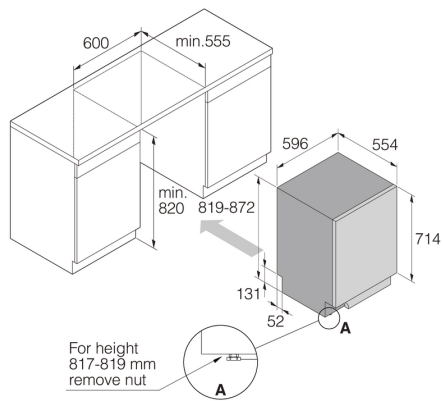

Design and integration

- From the front adjustable door spring: No
- From front adjustable rear foot: Yes
- Installation: Integrated anti-siphon - Prevents spontaneous in- and outlet of water and simplifies elevated installation, Steam protection strip
- Sliding door: No
- Possible to install elevated: Yes
- Min. niche width: 600 mm
- Min. niche height: 820 mm
- Depth (incl. wall spacing): 555 mm
- Max Height adjustment: 53 mm
- Adjustable kick plate: 30-94/0

Technical data

- Water connection: Size 3/4" - Can only be connected to cold water
- Adapter for water connection: No
- Max. temperature of inflow water: 70 °C
- Noise level (max): 42 dB(A)
- Reference programme: 1
- Duration of standard programme: 178 min
- Estimated yearly energy consumption: 216 kWh
- Energy consumption - normal program: 0.571 kWh
- Energy stars: 4.5
- Water stars: 6
- Water consumption: 10.6 l
- Power consumption in standby mode: 0.77 W
- Plug type: AU plug
- Connected load: 2000 W
- Voltage (V): 220-240 V
- Number of phases: 1
- Fuse: 10 A
- Frequency: 50 Hz
- Required inlet water pressure MPa: 0,03-1
- Net weight: 39.5 kg

Dimensions

- Width: 596 mm
- Height: 819 mm
- Depth: 554 mm
- Maximum product height: 872 mm
- Length of electrical cord: 1730 mm
- Depth with door open: 1191 mm
- Length inlet hose: 163 cm
- Length outlet hose: 200 cm

Logistic information

- Packaging width: 640 mm
- Packaging height: 890 mm
- Packaging depth: 680 mm
- Gross weight: 42.5 kg
- Product code: 740001
- EAN code: 3838782623066

DW60 Built-in dishwasher XL