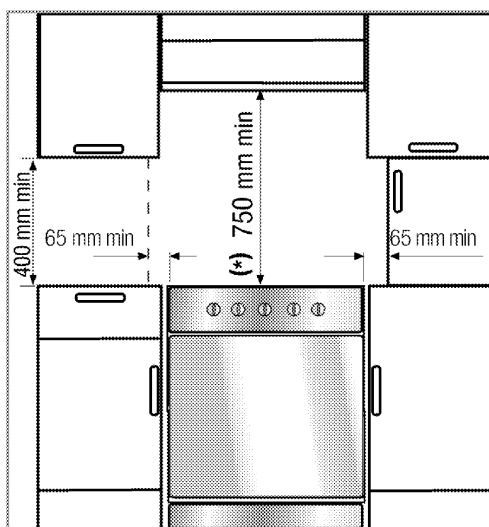

Total Gas: 45.2 NG MJ/h 43.4LPG MJ/h

Accessories included

- 2 chrome oven shelves
- 1 universal baking pan
- 1 grill insert

Dimensions & Installation

Product Dimensions: 500mm (W) x 600mm (D) x 850mm (H)

Go online
for full
specifications,
installation information,
informative videos
and cooking ideas
euromaid.com.au