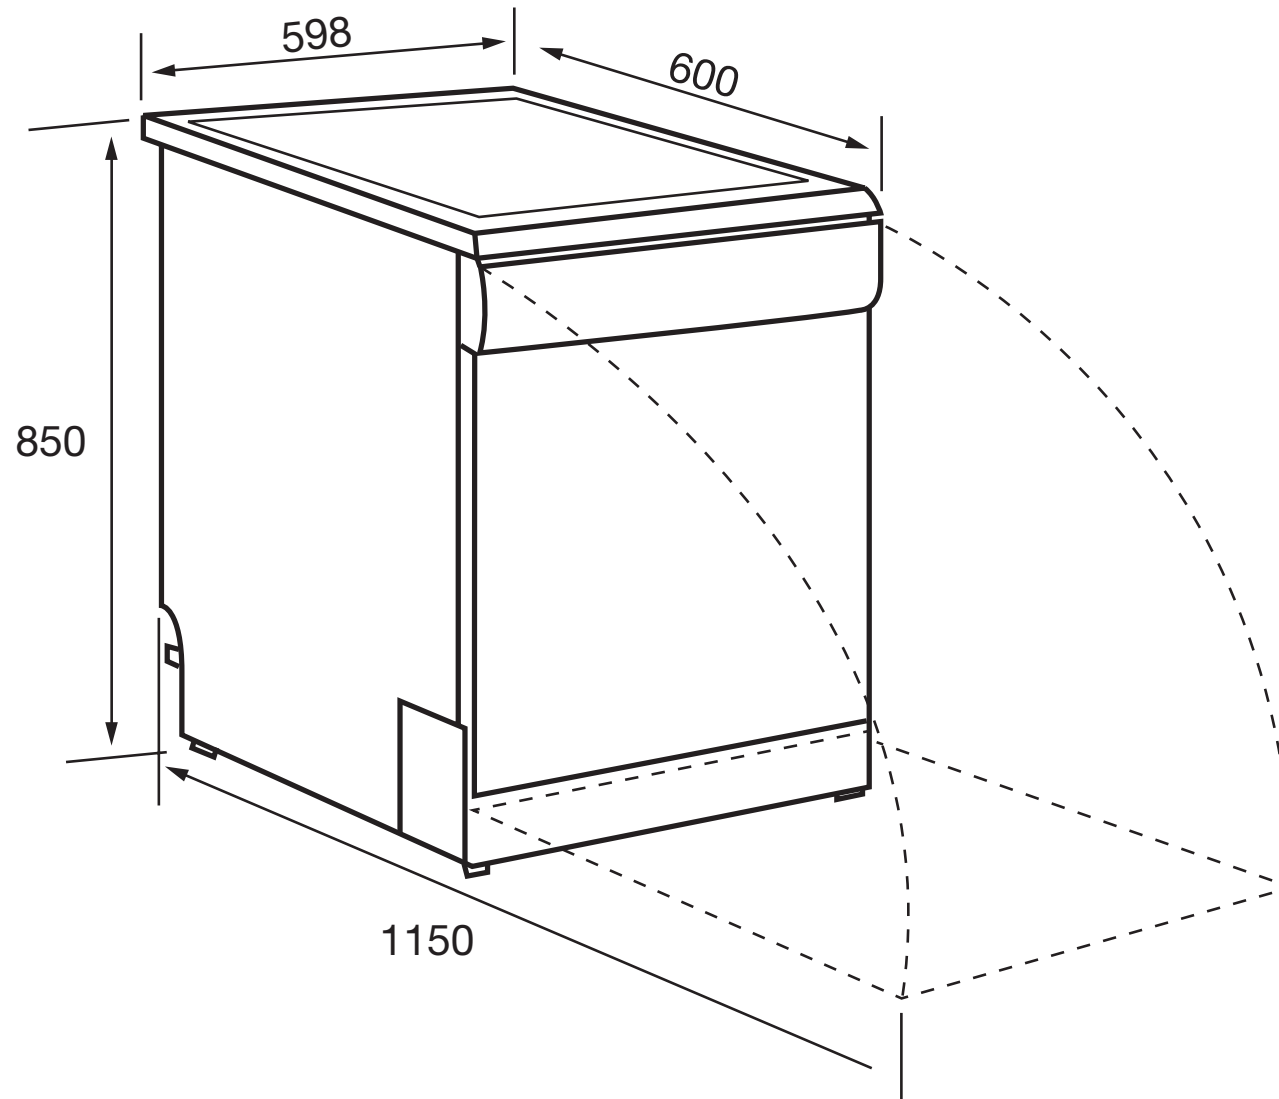

### Product Dimensions

850mm (H)\* x 600mm (D) x 598mm (W)

\*Height is adjustable to 865mm. Lid can be removed for height spaces less than 850mm, which will give a minimum height of 820mm