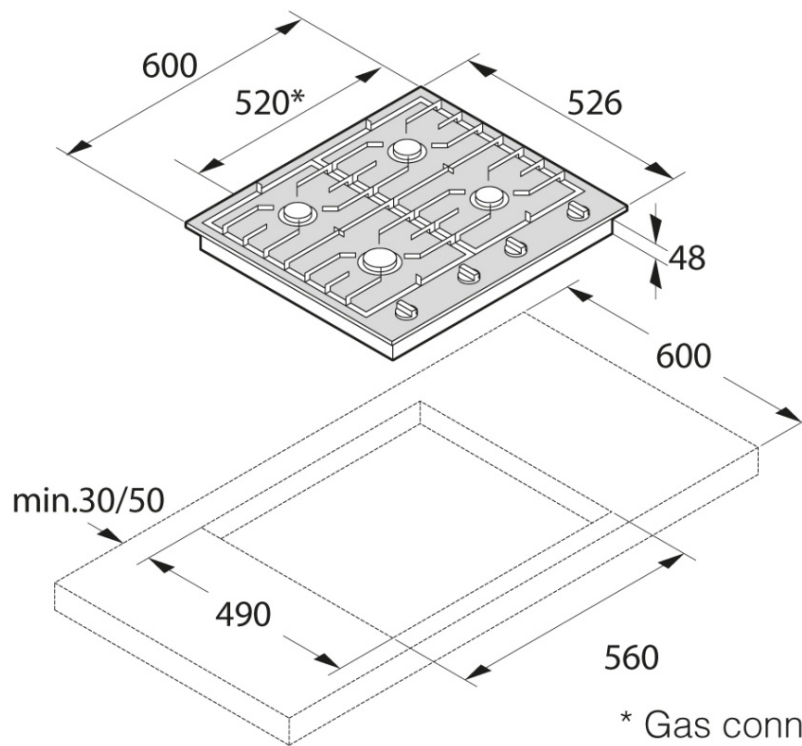

HG1666SD

Gas cooktop

General description

HG1666SD
Range: Craft
Available colour: Stainless Steel
Connection rating: 1 W
Product dimensions (HxWxD): 4,8 × 60 × 52,6 cm
Chef Function, Super Flex Wok Burner, A+ Hybrid Burner

Chef Function

Super Flex Wok Burner

A+ Hybrid Burner

Construction & Performance

- Cooktop material: Stainless Steel
- Connection rating: 1 W
- Number of cooking zones/burners: 4
- Convenient maintenance with one-piece burner head

Interaction & Control

- Ergonomic knobs cast in one piece of metal: true
- Single-handed ignition device
- Removable knobs

Design & Integration

- Niche dimensions (HxWxD): 5,5 × 56 × 49 cm

Technical data

- Connection rating: 1 W
- Voltage: 220-240 V
- Frequency: 50-60 Hz
- Number of cooking zones: 4

Dimensions

- Product dimensions (HxWxD): 4,8 × 60 × 52,6 cm
- Length electrical cord: 1,5 m
- Net weight: 12,2 kg

Logistic information

- Dimensions of packed product (HxWxD): 20,4 × 65 × 59,6 cm
- Gross weight: 14,3 kg
- Product code: 476654
- EAN code: 3838942016431