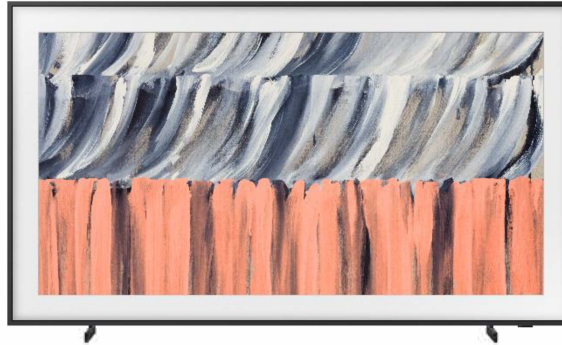

SAMSUNG

The Frame 4K Samsung Vision AI Smart TV (2026)

The answer to your artistic style

43", 55", 65", 75", 85", 98"

Top Features

Modern Frame Design with Built-In Solution

With a sleek, modern design, The Frame is a masterpiece in itself. Designed to sit flush to the wall & created with a built-in connection solution. It's never been easier to keep your space looking minimalist¹

Ask your companion. Samsung Vision AI is here

Getting help from Samsung Vision AI Companion has never been easier. Responses come instantly with related video/image options to choose from, making your discovery richer and more personalised than any other AI assistant on your TV²

For art almost as real as the canvas with QLED, enhanced by Certified Glare Free

The Frame delivers exceptional picture quality and lifelike colour with PANTONE Validated® certification. Powered by our most advanced Glare Free technology, it is designed to reduce reflections, even in bright indoor lighting. Combined with QLED, it helps ensure stunning clarity and gallery-like art quality, so virtually every image looks focused, immersive, and beautifully true to life³

Transforms your TV into an Art Gallery

Transform The Frame into art when you're not watching TV. Pick your masterpiece from Samsung Art Store's curated collection of over 5,000+ world famous artworks⁴