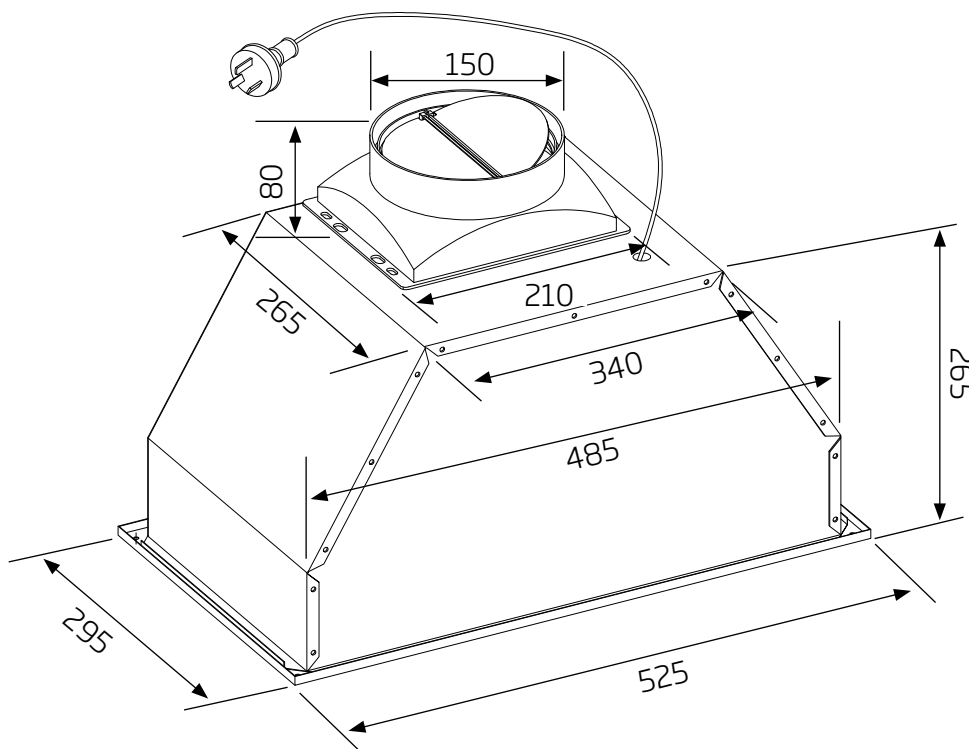

NAUM-6, NAUM-6B

- Airflow rate: 1080m³/h
- dimensions: (W x D) 525mm x 295mm
- 1 x filters

NAUM-6, NAUM-6B // 60cm // ON-BOARD MOTORED UNDERMOUNT RANGEHOOD

Model: NAUM-6, NAUM-6B

Feeding Voltage: 220-240V 50Hz

Max Lamp Power: 2 x 1.5W