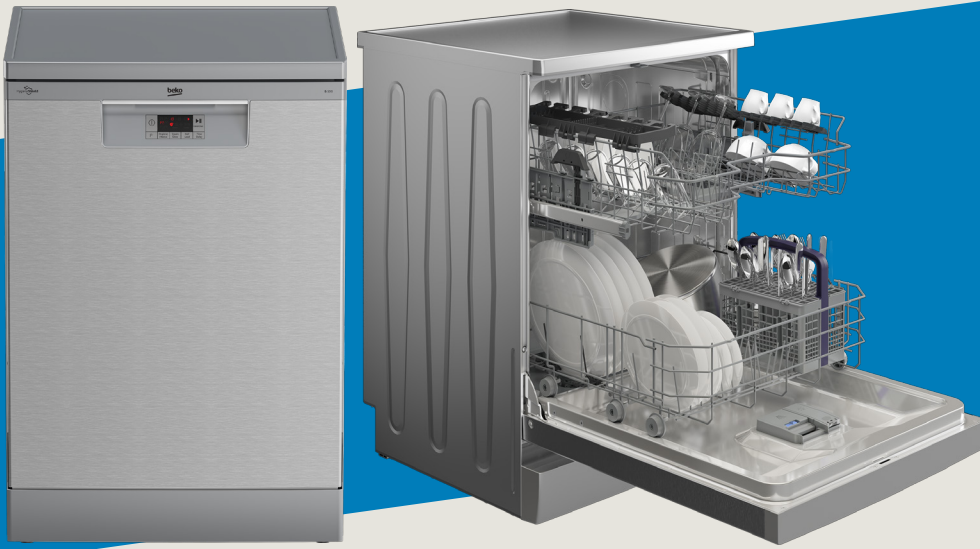

BDFB1410X

14 Place Setting Freestanding Dishwasher Platinum Steel

Place Setting

14

WELS Water Rating

Energy Rating

Noise Level

49 dBA

Capacity

Number of Place Settings: 14

Design

Colour: Platinum Steel

Performance

WELS Water Rating: 3.5 Stars

WELS Registration Number: D02836

Water Consumption: 15.3 Litres

• Eco (45°C)

• Quick & Shine (60°C)

Hygiene Intense, Steam Gloss, Half Load

Flexibility:

Height Adjustable Upper Rack:

3 Height Loaded Adjustable

Height Adjustable Mug Shelf:

Yes x 2