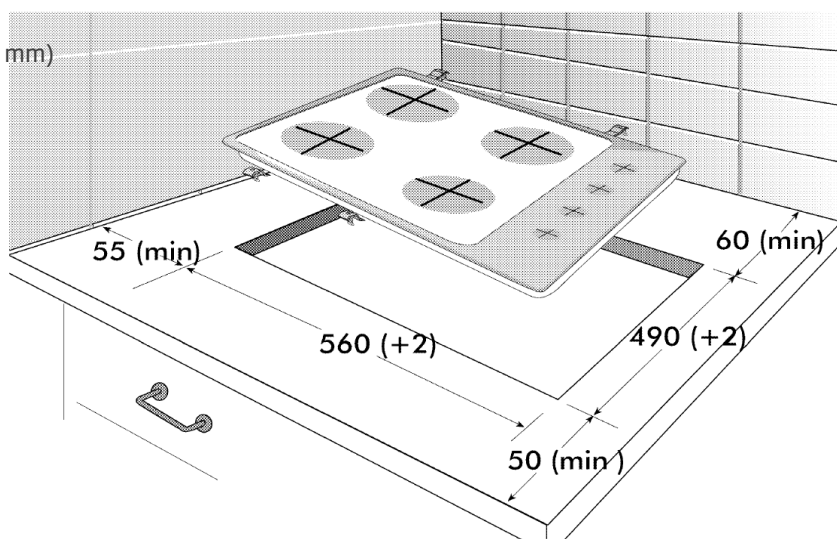

### Cooking Zones

Rear Left Zone:	1.2 kW (Ø 140 mm)
Rear Right Zone:	1.8 kW (Ø 180 mm)
Front Left Zone:	0.7/1.7 kW (Ø 120/Ø 180 mm)
Front Right Zone:	1.2 kW (Ø 140 mm)

### Dimensions & Weights

Unpackaged Height:	71 mm
Unpackaged Width:	580 mm
Unpacked Depth:	510 mm
Unpackaged Weight:	7.3 Kg
Packaged Height:	150 mm
Packaged Width:	670 mm
Packaged Depth:	590 mm
Packaged Weight:	15 Kg

Cutout Dimensions(WxD): 560 x 490 mm

EAN Code: 8690842150456

Beko Product Guarantee: 2 Years + 3 Years by Registration

**beko**

Official partner of  
the  
*everyday*