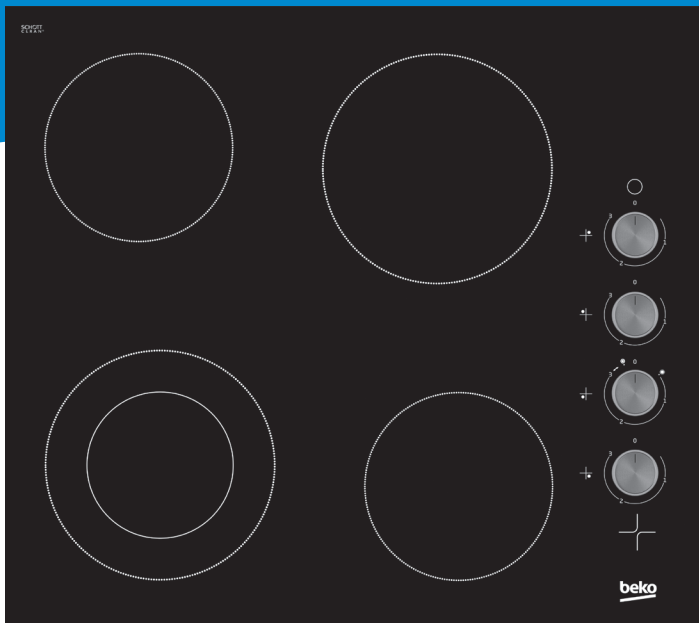

## 60 cm Vitroceramic 4 Zone Cooktop

Easy to Clean

### Main Features

Cooking Zone:	4 x Vitroceramic
Control Type:	Side Control Knobs
Construction Type:	Frameless Glass
Cooking Levels:	6 per zone
Total Electric Power:	5.9 kW
Fuse:	min. 25 A

### Cooking Zones

Rear Left Zone:	1.2 kW (Ø 140 mm)
Rear Right Zone:	1.8 kW (Ø 180 mm)
Front Left Zone:	0.7/1.7 kW (Ø 120/Ø 180 mm)
Front Right Zone:	1.2 kW (Ø 140 mm)