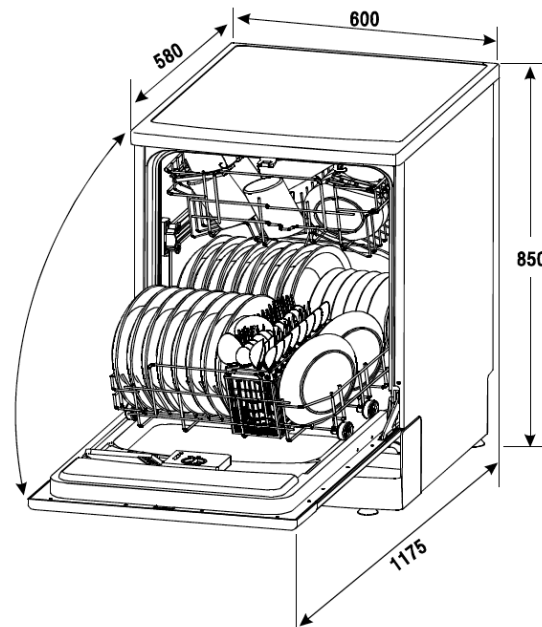

Model Code/s:
EDW6W

Product:
**60cm
Freestanding
White Dishwasher**

Esatto

Features:

12 place setting capacity
White finish
Removable cutlery basket
Delay start
LED display with push button controls
Height adjustable upper baskets
Collapsible plate racks
Stainless steel micro filter

Wash Programs:

5 wash programs
→ Normal
→ Intensive
→ Rapid
→ Soak
→ Heavy

Energy Efficiency:

Energy Rating (MEPS):
→ 3 stars
Water Rating (WELS):
→ 4 stars

Cleaning:

Flush, slim-line control panel
Easy to remove filter system

Safety:

Anti-leak device
Anti-flood device

Requirements:

Rated Voltage: 220-240V, 50 Hz
Power Rating: 3400W (240V)-2800W (220V)

Product Dimensions:

Packaged (w, d, h mm)
→ 635 x 620 x 885mm
Physical (w, d, h mm)
→ 600 x 580 x 850mm
Depth door open:
→ 1175mm
Weight:
→ 43.3kg

Warranty:

12 Months

Installation: