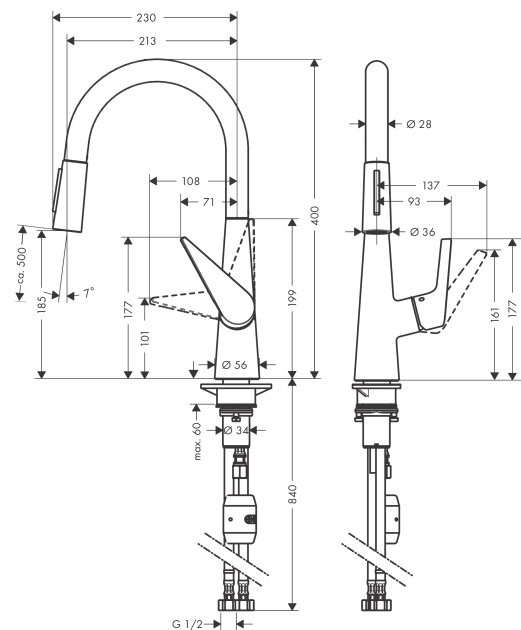

Talis M51
Single lever kitchen mixer 200, pull-out spray, 2jet
 Finish: **Chrome** Article Number: **72813003**

Description

product features

- ComfortZone 200
- swivel range adjustable in 2 steps to 110° or 150°
- normal spray, shower spray
- lockable shower spray, spray returns through pressing spray diverter
- MagFit magnetic shower support
- quick connect hose
- connection dimension: DN15
- maximum flow rate at 3 bar: 8,4 l/min
- ceramic cartridge
- connection type: G 1/2 connections
- temperature limitation adjustable
- integrated non-return valve
- suitable for continuous flow water heaters
- extension length up to 50 cm

Technology

Certificates

Product image

Scale drawing

Talis M51
Single lever kitchen mixer 200, pull-out spray, 2jet
 Finish: **Chrome** Article Number: **72813003**

Flowchart