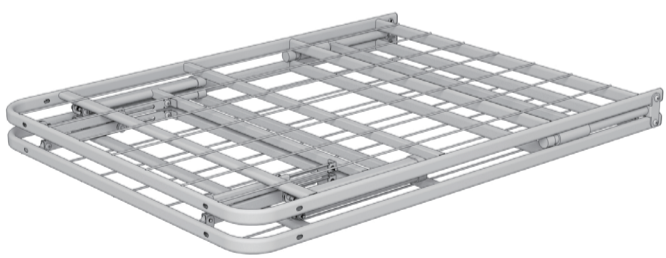

Easy as 1-2-3 Assembly Instruction

Numbers must Match for Secure Assembly

SBBK-1

Components

.....x1 pc

THIS PRODUCT REQUIRES ADULT ASSEMBLY

If any part is missing or if you have any questions regarding the product, please call our customer service team or send us an email and have this assembly manual open to the components list ready to provide the model name and component number.

1

2

Open: Unfold the leg until you hear a click

3

Close: Press down on the clip until you hear a click, then fold the legs down.

4