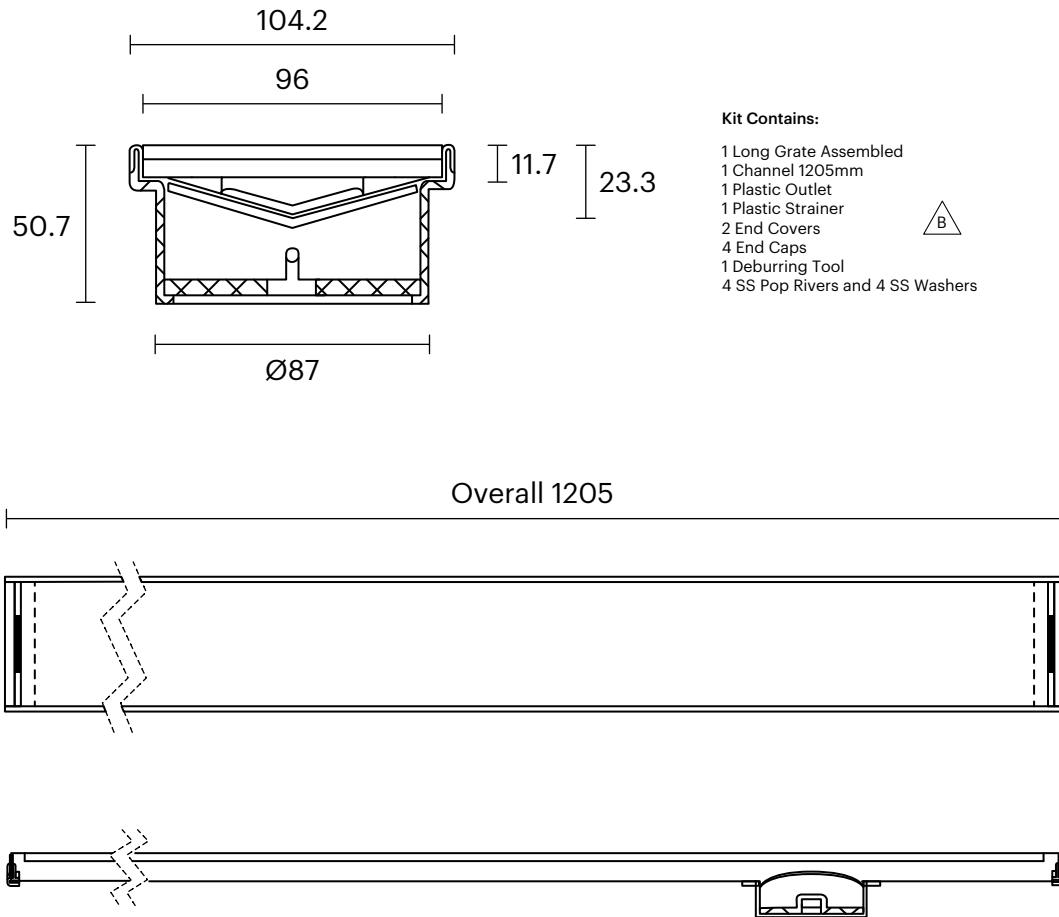

Floor Wastes

Technical Overview

Channel Floor Waste
Tile Insert 1200
3811001004 — Brushed
Stainless Steel

Please note

- Waste length can be cut to any size to suit installation.
- Waste outlet can be installed in any location within the waste channel.
- Apply an acetic cured silicone sealant to seal any joints.
- This is only an installation guide. Rogerseller recommends having the product on site before commencing rough in.
- Installation video available upon request.
- Full installation instructions come with the product.