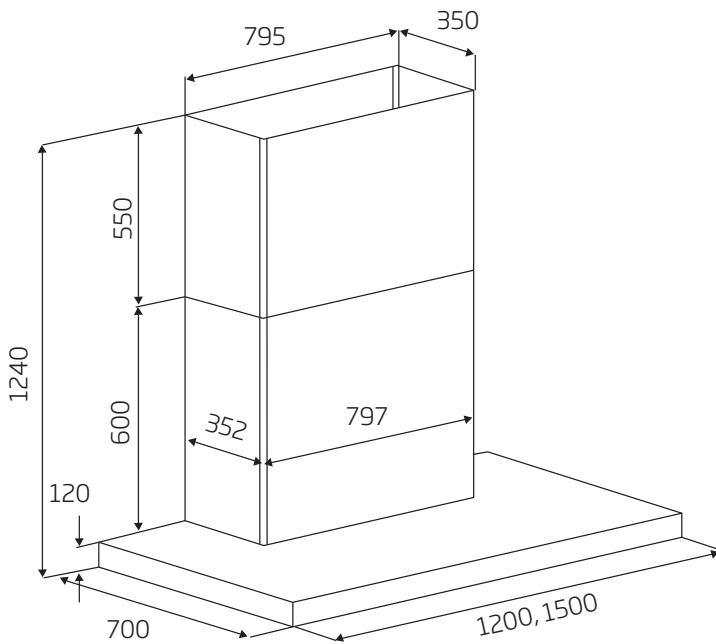

TECHNICAL DATA

CL7272S

- dimensions: (W x D)
1200 x 700 mm
- 4 x baffle filters

CL7275S

- dimensions: (W x D)
1500 x 700 mm
- 5 x baffle filters

MOTOR OPTIONS

- **SP2** - twin powerful external motor
 - 3000 m³/h airflow
 - 200mm flexi ducting (2 x 6m)
 - install roof/wall
- **SE** - single powerful external motor
 - 3200 m³/h airflow
 - 200mm & 250mm flexi ducting (4m)
 - SE accessory kit
 - install roof/wall
- 10 Year Warranty on motor