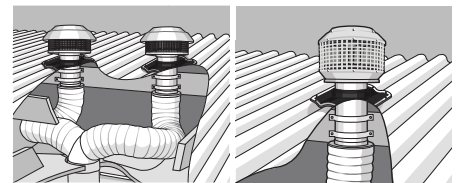

SILENT WALLMOUNT RANGEHOOD 120cm CL7272S, 150cm CL7275S

120cm C7272S

150cm C7275S

- **powerful yet silent performance** - the German engineered Isodrive® motor is mounted away from the rangehood on the roof or wall, delivering 3000-3200m³/hr powerful airflow to extract cooking smoke and odour removal.
- **modern & innovative design** - sleek, stainless steel wallmount rangehood style specifically designed for alfresco dining areas.
- **high quality** - 304 grade stainless steel canopy is more durable for an outdoor room or under-cover patio.
- **3 speed levels** - easy to use push button controls.

TECHNICAL DATA

CL7272S

- dimensions: (W x D)
1200 x 700 mm
- 4 x baffle filters

CL7275S

- dimensions: (W x D)
1500 x 700 mm
- 5 x baffle filters

MOTOR OPTIONS

- **SP2** - twin powerful external motor
 - 3000 m³/h airflow
 - 200mm flexi ducting (2 x 6m)
 - install roof/wall
- **SE** - single powerful external motor
 - 3200 m³/h airflow
 - 200mm & 250mm flexi ducting (4m)
 - SE accessory kit
 - install roof/wall
- 10 Year Warranty on motor