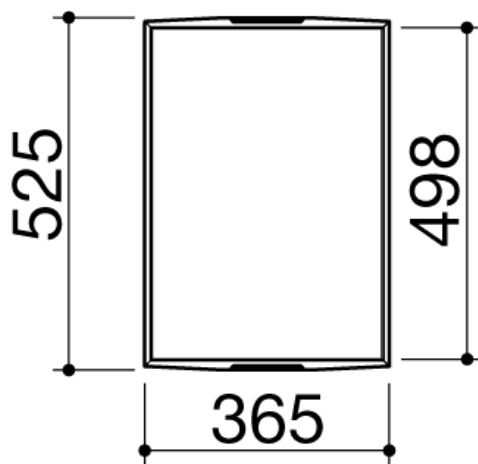

1C306

316 STAINLESS STEEL COVER/TRAY

L 525mm x W 365mm x D 65mm

AVAILABLE IN

1C306
(316 STAINLESS STEEL)