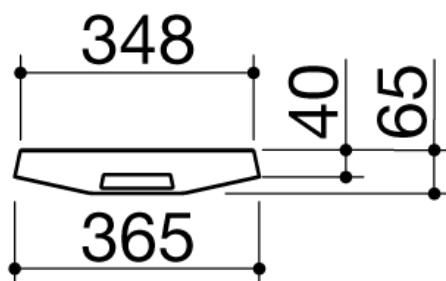

1C306

316 STAINLESS STEEL COVER/TRAY

L 525mm x W 365mm x D 65mm

AVAILABLE IN

1C306
(316 STAINLESS STEEL)