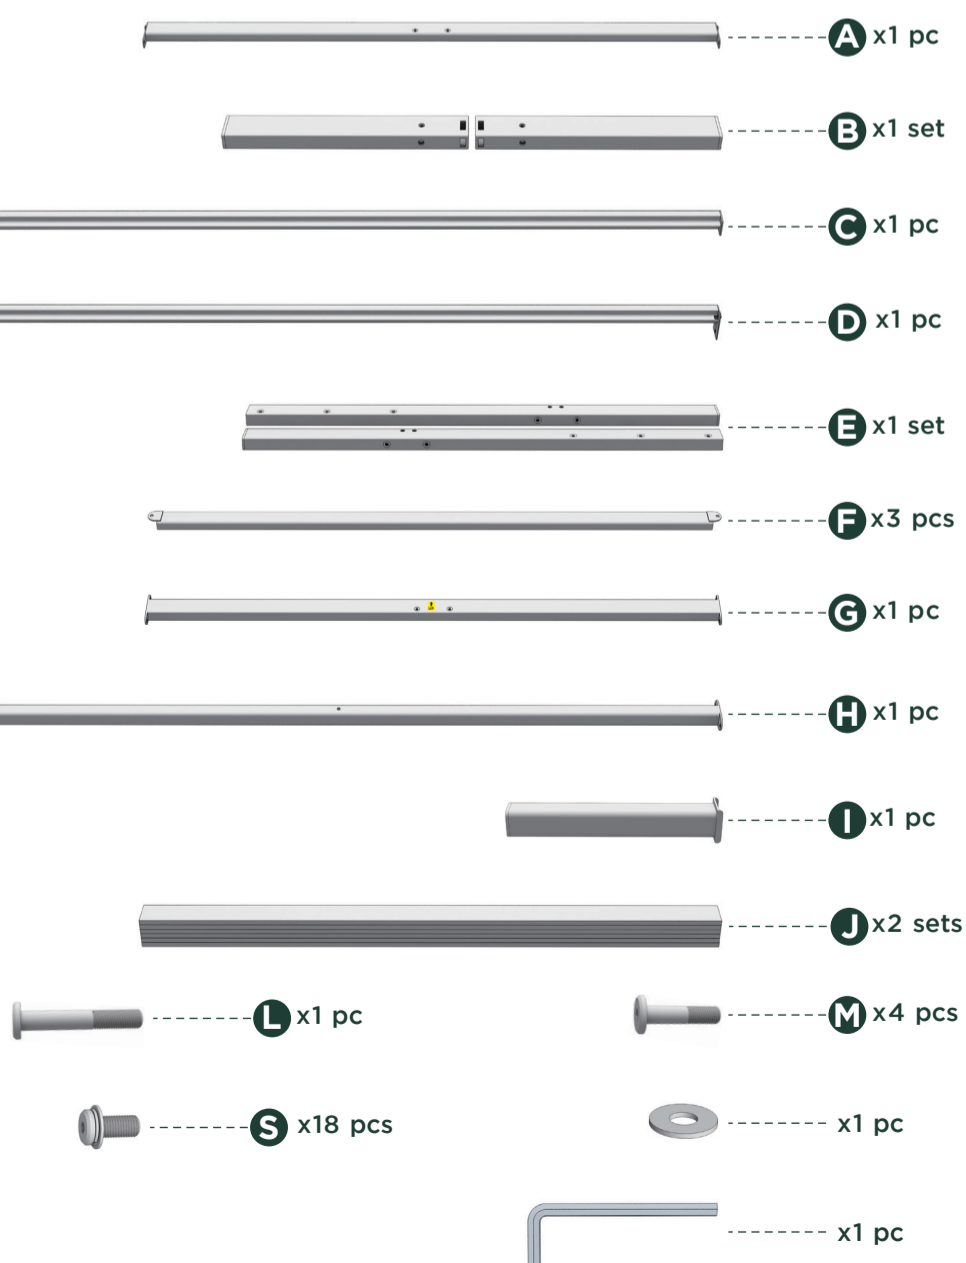

Easy as 1-2-3 Assembly Instruction

Numbers must Match for Secure Assembly

ASMPH-15-2

Components

THIS PRODUCT REQUIRES ADULT ASSEMBLY

If any part is missing or if you have any questions regarding the product, please call our customer service team or send us an email and have this assembly manual open to the components list ready to provide the model name and component number.

9

10

11

12

13