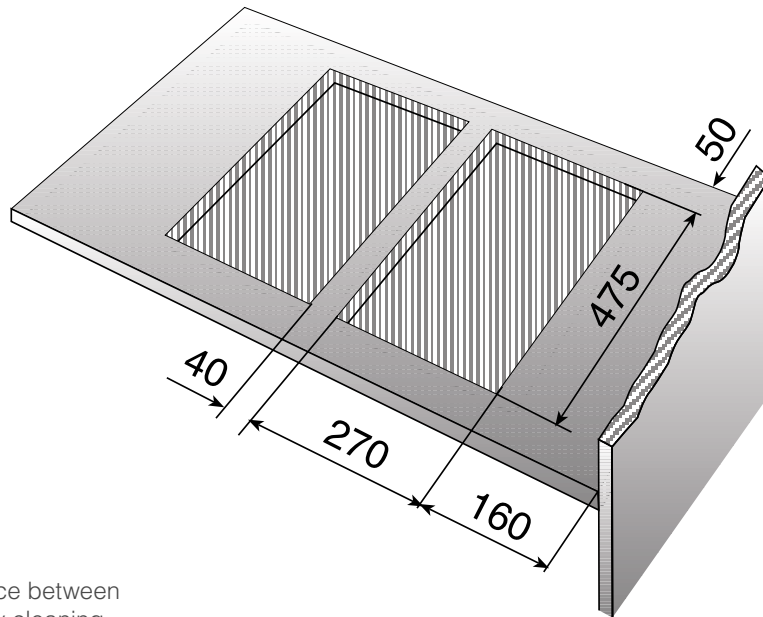

H 30 CX

H 30 X

H 30 PX

H 30 PF-X

30cm Gas Hobs

H30C, H30, H30PF, H30PX

Domino Bench Cutouts
 Leave a minimum of 40mm space between each cutout. This facilitates easy cleaning between hobs and benchtop.

Purchase ILVE genuine accessories for this model at the ILVE online store – www.ilve.com.au