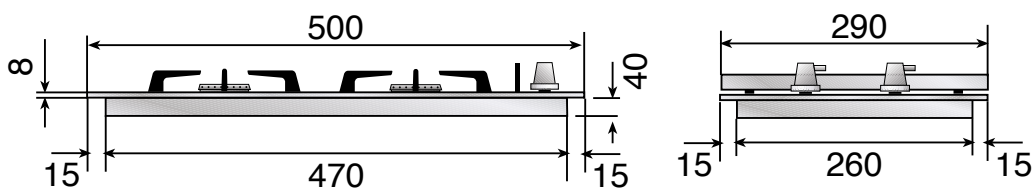

H 30 CX

H 30 X

H 30 PX

H 30 PF-X

30cm Gas Hobs

H30C, H30, H30PF, H30PX

Domino Bench Cutouts
 Leave a minimum of 40mm space between each cutout. This facilitates easy cleaning between hobs and benchtop.

Purchase ILVE genuine accessories for this model at the ILVE online store – www.ilve.com.au