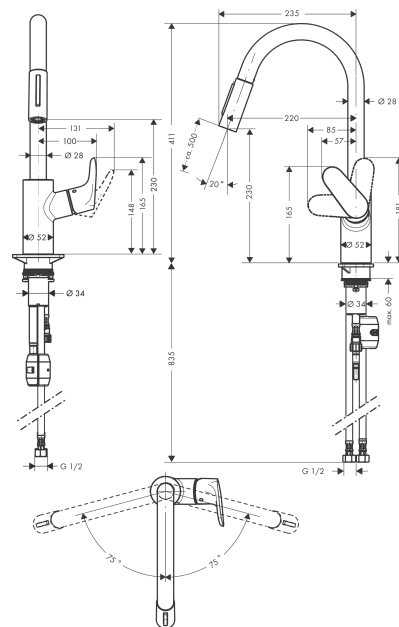

#### product features

- swivel range 150°
- laminar spray, shower spray
- lockable shower spray, spray returns through pressing spray diverter
- MagFit magnetic shower support
- quick connect hose
- connection dimension: DN15
- maximum flow rate at 3 bar: 6,8 l/min
- ceramic cartridge
- connection type: G 1/2 connections
- temperature limitation adjustable
- integrated non-return valve
- suitable for continuous flow water heaters
- extension length up to 50 cm

### Scale drawing

**Focus M41**

**Single lever kitchen mixer 240, 7 l/min, pull-out spray, 2jet**

Finish: **Stainless Steel Optic** Article Number: **31815803**

**Flowchart**