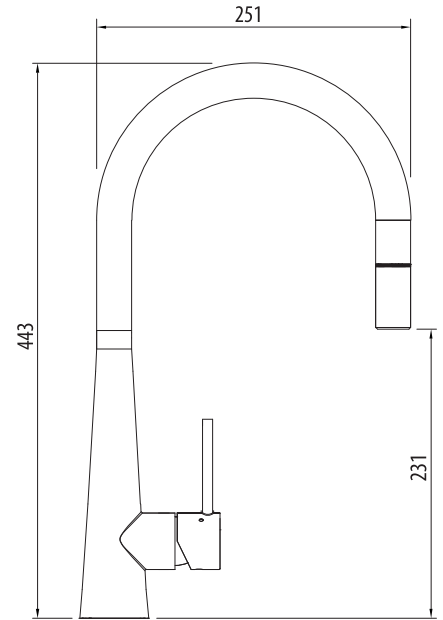

Essente 316

Lead FREE

316 | Marine Grade Stainless Steel

SS31625-AU

Brushed Gold Goose Neck Pull Out Mixer

All dimensions in mm

Specifications /

| | |
|--|--|
| WELS rating | 5 Stars, 6.0 L per minute |
| WELS registration number | T43180 |
| Temperature rating (min / max) | 1°C - 65°C |
| Pressure rating (min / max) | 150 kPa - 500 kPa |
| Finish | Brushed gold (PVD) |
| Materials | 316 Grade stainless steel body and handle |
| Cartridge size | 35 mm |
| Cartridge type | Ceramic disc cartridge |
| Carton size | 735 x 325 x 75 mm |
| Product weight | 3.5 kg |
| Mixer height | 443 mm |
| Water supply | Mains |
| Warranty | 15 years (see Oliveri website for full details) |
| Maintenance and care instructions | All surfaces should be cleaned with mild liquid detergent or soap and water. Do not use cream cleaners or citrus based cleaning products, as they are abrasive. Use of unsuitable cleaning agents may damage the surface. Any damage caused in this way will not be covered by warranty. |