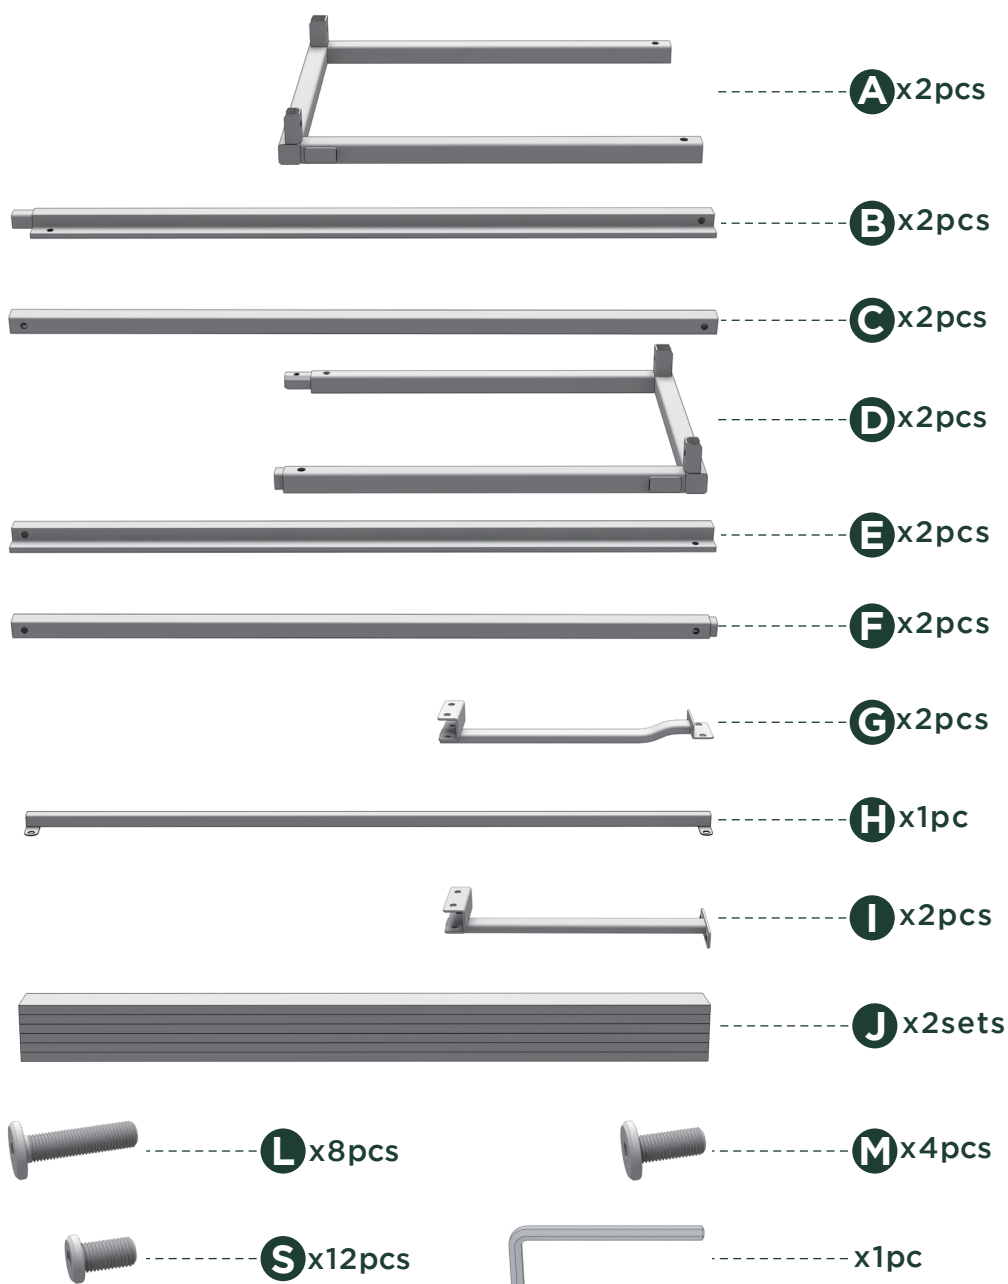

Easy as 1-2-3 Assembly Instruction

Numbers must Match for Secure Assembly

MBBF-1

Components

THIS PRODUCT REQUIRES ADULT ASSEMBLY

If any part is missing or if you have any questions regarding the product, please call our customer service team or send us an email and have this assembly manual open to the components list ready to provide the model name and component number.

1

x2

2

x2

3

x2

4

x2

5

x2

6

x2

7

8

9

10