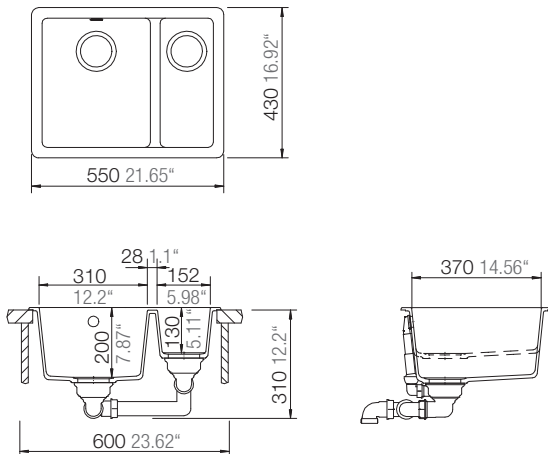

DR006

DTA23

CBB3865

629320RG/629320BN

629188

DIMENSIONS

SPECIFICATIONS

Description	One and One Quarter Bowl, Inset / Undermount
Overall Sink Size	L550mm x W430mm x D200mm
Bowl Dimensions	L370mm x W310mm x D200mm L370mm x W152mm x D130mm
Bowl Radius	14mm
Water Capacity	14 Litres (L) / 6 Litres (S)
Technic	Granite Sink
Material	Granite - Cristalite

INSTALLATION

Fixings	Inset clips supplied
Template	N/A
Min Cabinet Size	600mm
Tap Holes	NTH (can be drilled)

SURFACE FINISH

SILKY SMOOTH

WASTE KIT

MATERIAL

CRISTALITE⁺

PLUMBING

Waste Fittings	2 x (90mm x 2") basket waste included
Overflow	Included

INSTALLATION OPTIONS

INSET

UNDER MOUNT

PACKAGING

Gross Weight	14kg
Carton Size	730mm x 570mm x 300mm
Pack QTY	1

AVAILABLE IN