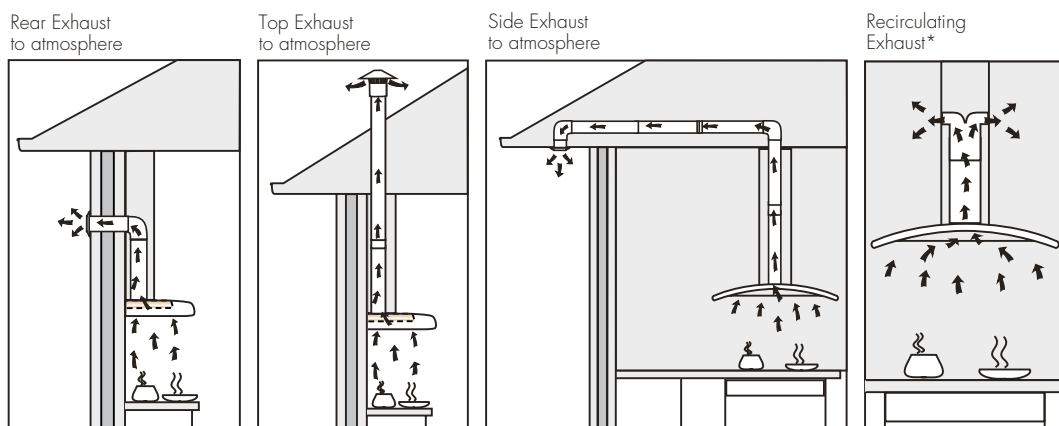

MODELS: WRG950CGS

All measurements in millimetres.

© 2007 Electrolux Home Products Pty Ltd.  
ABN 51 004 762 341 WRANIDGLASSCANOPY Jul07

page 1 of 3

MODELS: WRG950CGS

\* In recirculating mode you must use carbon filters to eliminate cooking smells. (Model No. AR500CF)  
All measurements in millimetres.