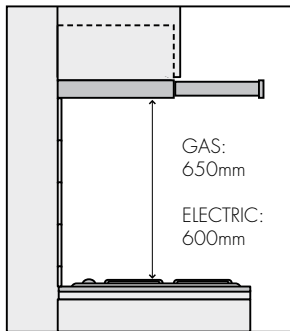

MODELS: WRH605IW, WRH605IS, WRH608IW, WRH608IS, WRH608IK

Minimum distance of hood above hob

* In recirculating mode it is recommended you use carbon filters to eliminate cooking smells.
(Model No. ARCFD)

** WRH605 models can only be recirculated using top recirculating exhaust mode. 70mm fascia is required for front recirculation.
All measurements in millimetres.