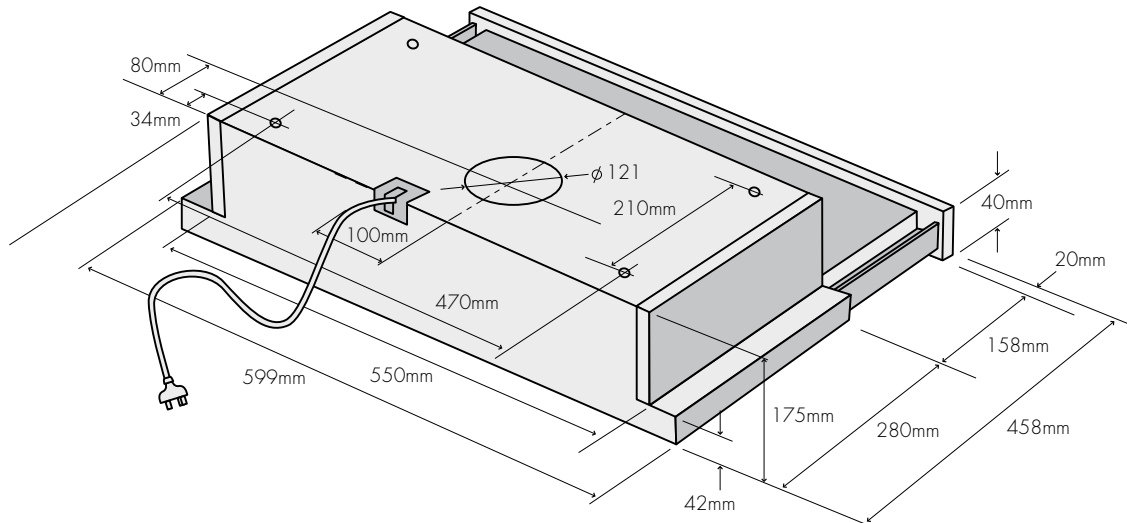

MODELS: WRH605IW, WRH605IS, WRH608IW, WRH608IS, WRH608IK

Minimum distance of hood above hob