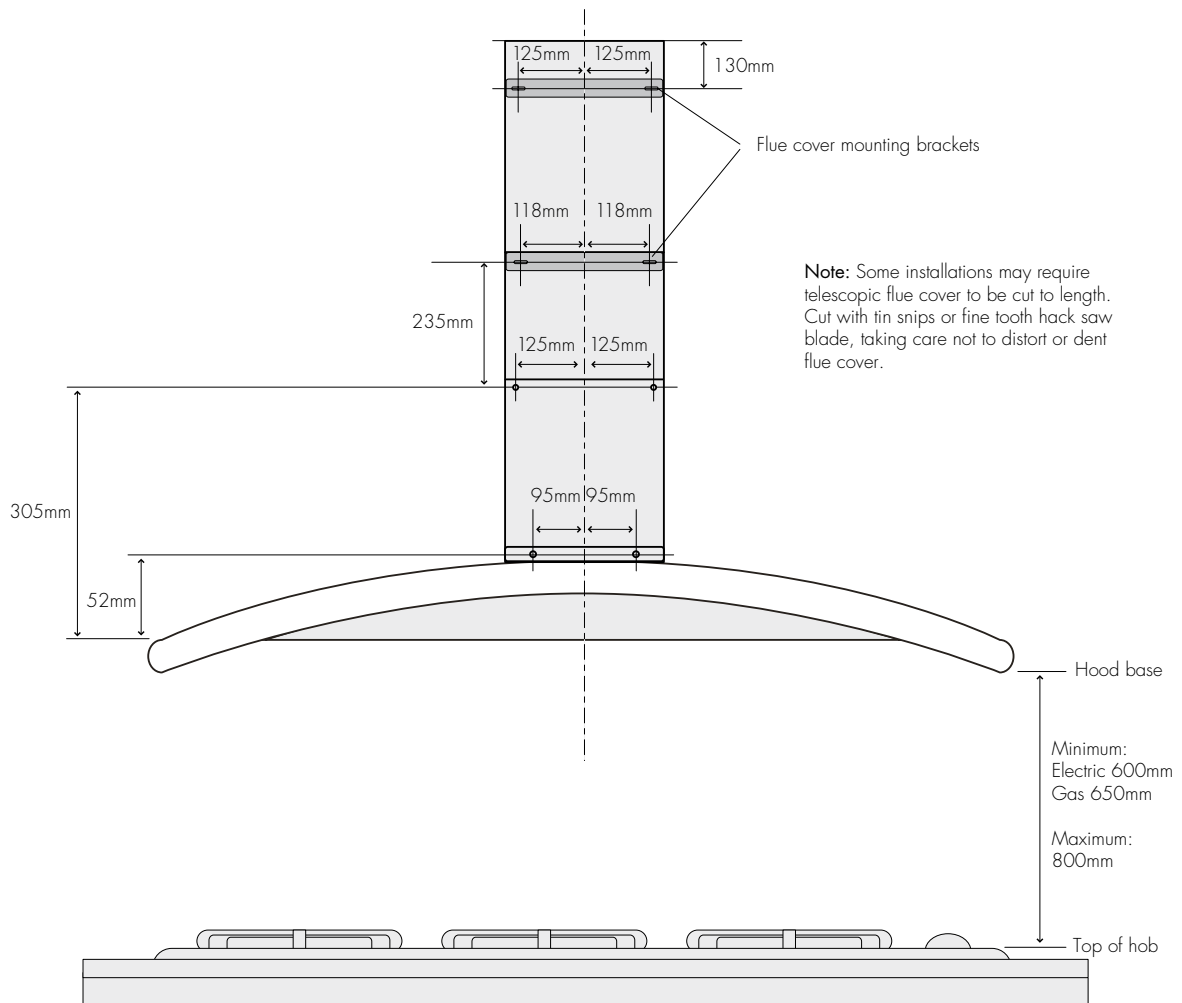

MODELS: WRG950CGS

* In recirculating mode you must use carbon filters to eliminate cooking smells. (Model No. AR500CF)
All measurements in millimetres.