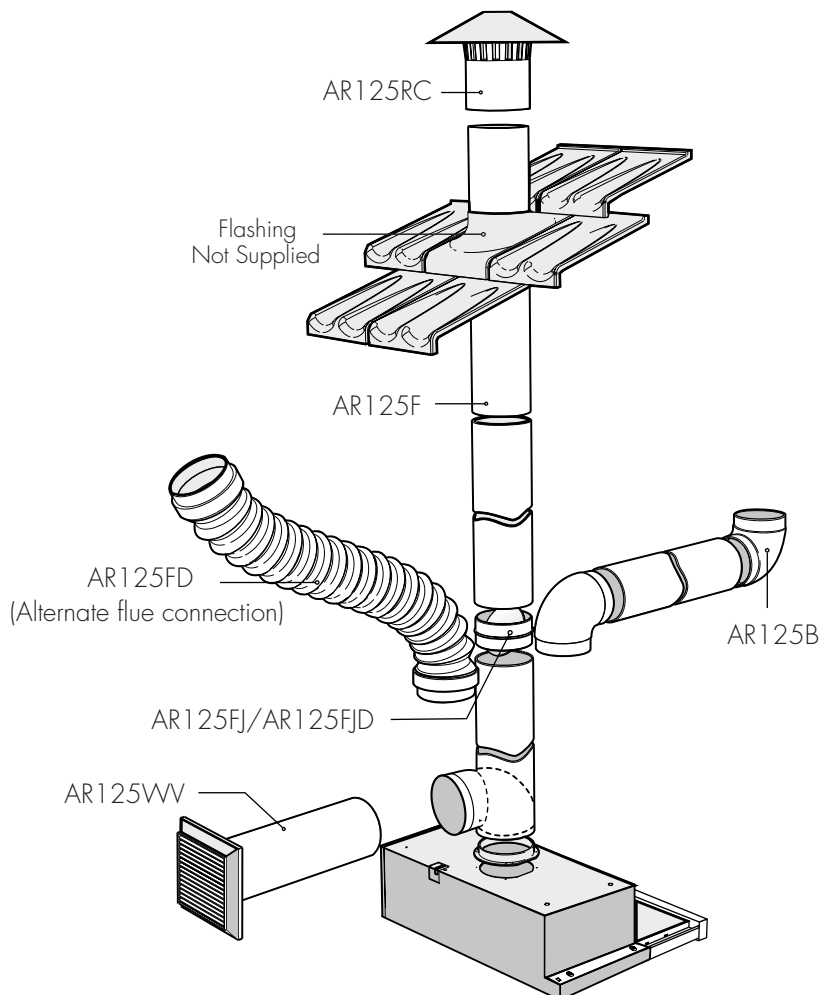

part numbers	description
AR125RC	Roof Cowl
AR125B	90° Bend
AR125F	Flue 1200mm Long
AR125FD	Flexible Duct – 1 metre long when expanded
AR125WV	Wall Vent Kit
AR500CF	Replacement Carbon Filters
AR125FJ	Flue Joiner without damper
AR125FJD	Flue Joiner with damper

MODELS: WRH605IW, WRH605IS, WRH608IW, WRH608IS, WRH608IK

Minimum distance of hood above hob

Rear Exhaust to atmosphere

Top Exhaust to atmosphere

Side Exhaust to atmosphere

Front Recirculating Exhaust\*\*

Top Recirculating Exhaust\*

MODELS: WRH605IW, WRH605IS, WRH608IW, WRH608IS, WRH608IK

part numbers	description
AR125RC	Roof Cowl
AR125B	90° Bend
AR125F	Flue 1200mm Long
AR125FD	Flexible Duct – 1 metre long when expanded
AR125VW	Wall Vent Kit
AR125FJ	Flue Joiner without damper
AR125FJD	Flue Joiner with damper
ARCFD (not illustrated)	Replacement Carbon Filters