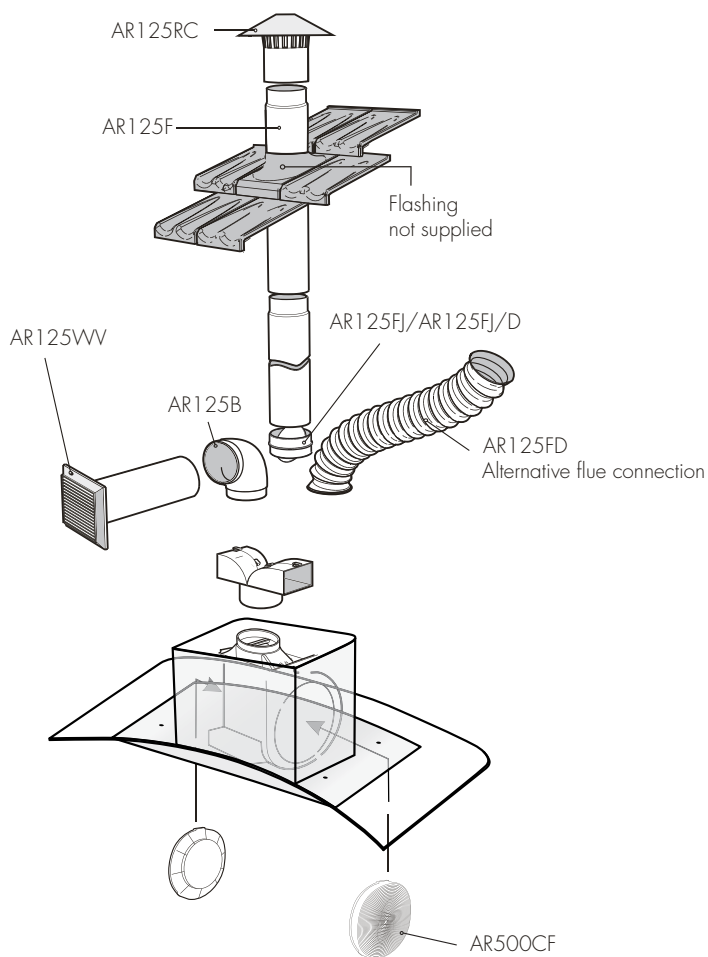

MODELS: WRF600CS, WRF900CS, WRG630CS, WRG930CS, WRG630CW, WRG930CW

part numbers	description
AR125RC	Roof Cowl
AR125B	90° Bend
AR125F	Flue 1200mm Long
AR125FD	Flexible Duct – 1 metre long when expanded
AR125WV	Wall Vent Kit
AR500FS / AR500FW	Extra Length Flue Cover 1100mm length brushed stainless steel / white
AR500RK	Recirculating Kit (includes AR500CF x 2)
AR500CF	Replacement Carbon Filters
AR125FJ	Flue Joiner without damper
AR125FJD	Flue Joiner with damper

part numbers	description
AR125RC	Roof Cowl
AR125B	90° Bend
AR125F	Flue 1200mm Long
AR125FD	Flexible Duct – 1 metre long when expanded
AR125WV	Wall Vent Kit
AR500CF	Replacement Carbon Filters
AR125FJ	Flue Joiner without damper
AR125FJD	Flue Joiner with damper