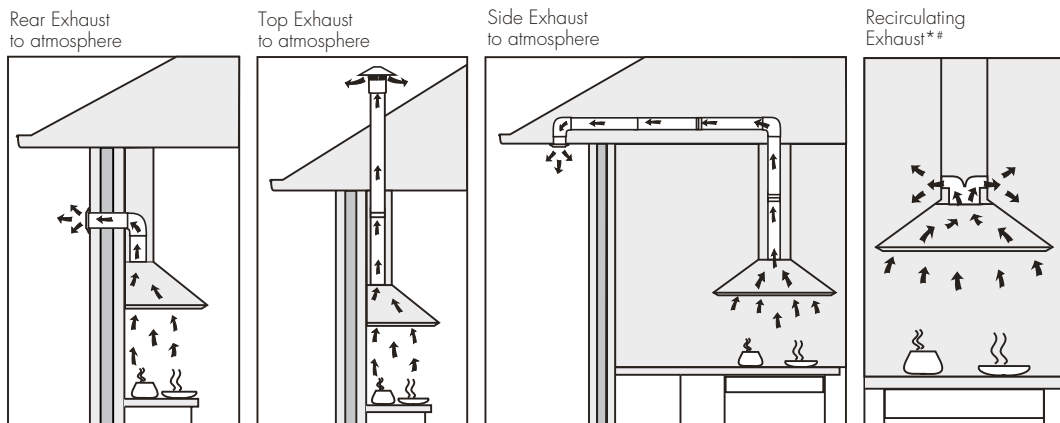

MODELS: WRF600CS, WRF900CS, WRG630CS, WRG930CS, WRG630CW, WRG930CW

* In recirculating mode you must use a recirculating kit which includes carbon filters to eliminate cooking smells. (Model No. AR500RK)
** WRG630 and WRG 930 models are supplied with a recirculating piece, although you must use carbon filters to remove cooking smells. (Model No. AR500CF)
All measurements in millimetres.