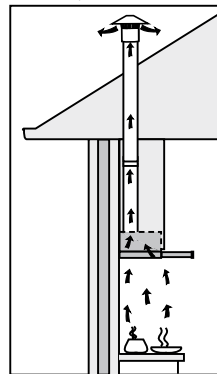

MODELS: WRH605IW, WRH605IS, WRH608IW, WRH608IS, WRH608IK

Minimum distance of hood above hob

Rear Exhaust to atmosphere

Top Exhaust to atmosphere

Side Exhaust to atmosphere

Front Recirculating Exhaust\*\*

Top Recirculating Exhaust\*