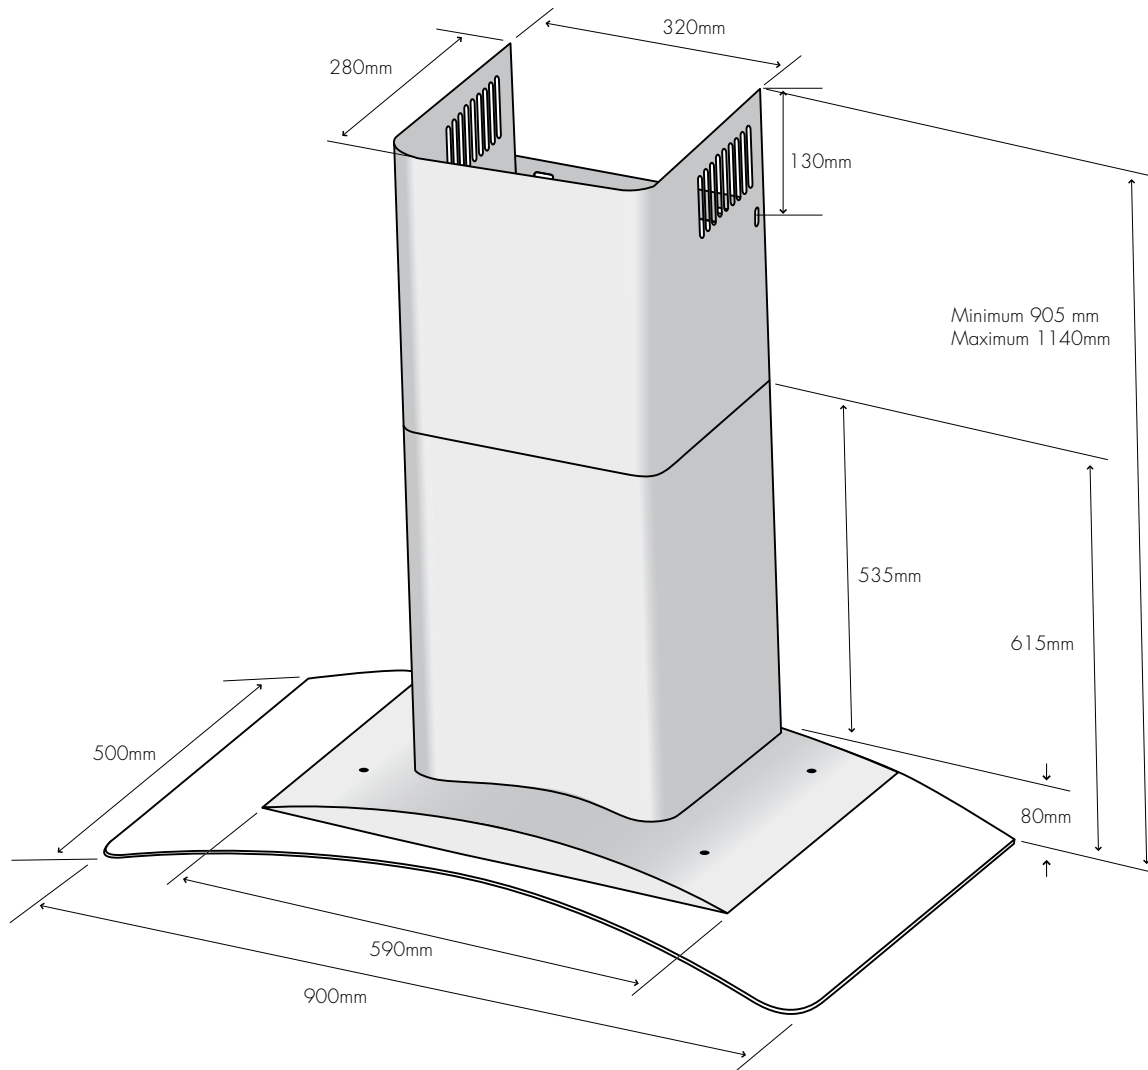

MODELS: WRG950CGS

All measurements in millimetres.

© 2007 Electrolux Home Products Pty Ltd.
ABN 51 004 762 341 WRANIDGLASSCANOPY Jul07

page 1 of 3