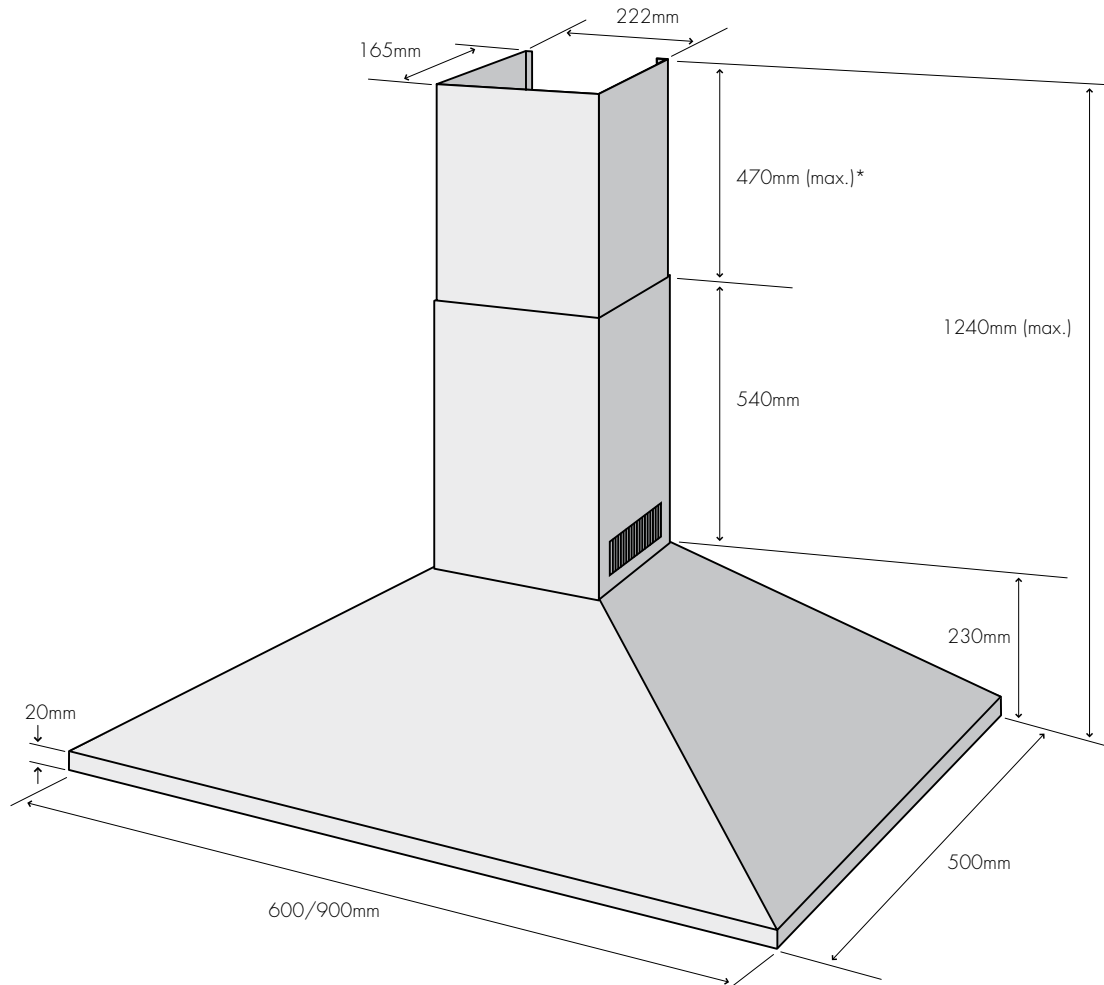

MODELS: WRF600CS, WRF900CS, WRG630CS, WRG930CS, WRG630CW, WRG930CW

\*1100mm extension flue cover is available if required where high ceilings are present. (Model No. AR500FS or AR500FW)  
All measurements in millimetres.