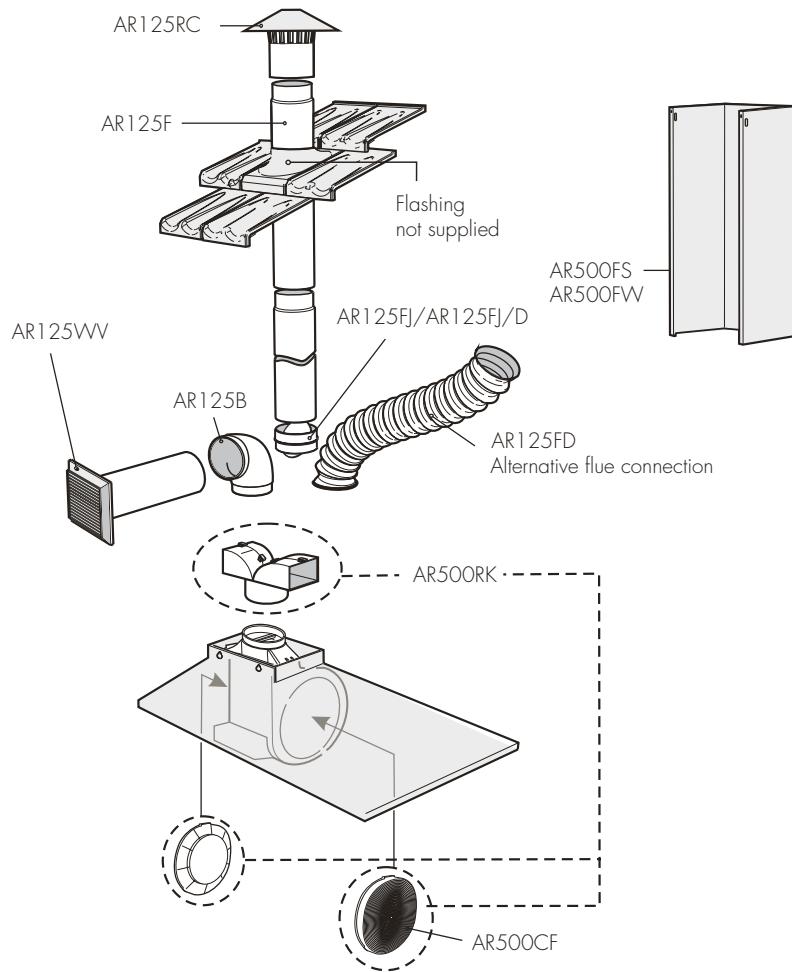

MODELS: WRF600CS, WRF900CS, WRG630CS, WRG930CS, WRG630CW, WRG930CW

part numbers	description
AR125RC	Roof Cowl
AR125B	90° Bend
AR125F	Flue 1200mm Long
AR125FD	Flexible Duct – 1 metre long when expanded
AR125WV	Wall Vent Kit
AR500FS / AR500FW	Extra Length Flue Cover 1100mm length brushed stainless steel / white
AR500RK	Recirculating Kit (includes AR500CF x 2)
AR500CF	Replacement Carbon Filters
AR125FJ	Flue Joiner without damper
AR125FJD	Flue Joiner with damper