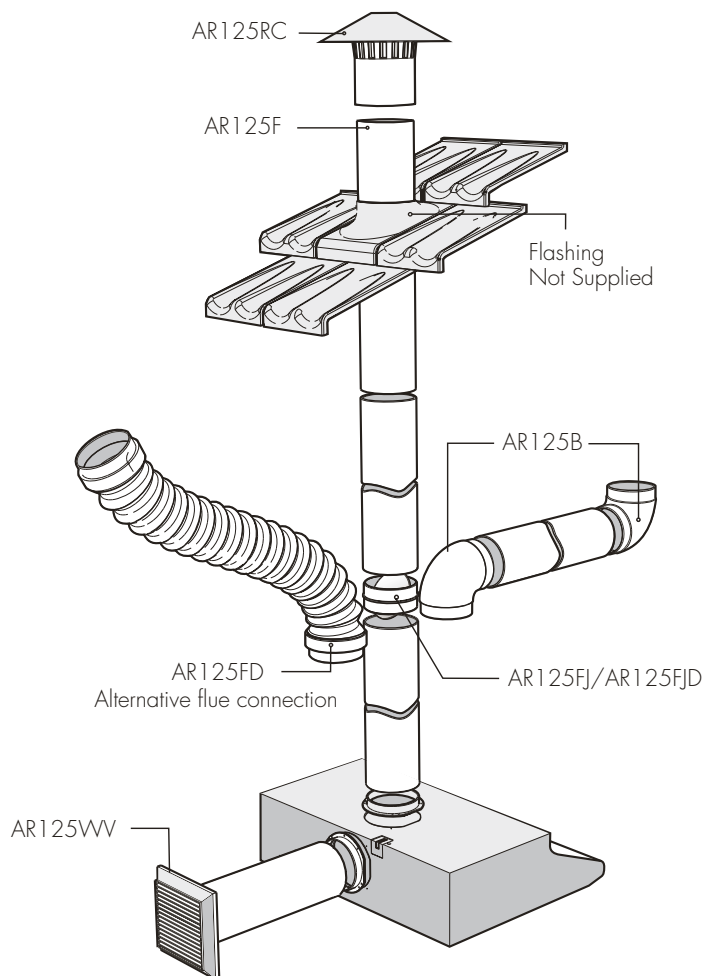

MODELS: WRH908IW, WRH908IS, WRH908IK

part numbers	description
AR125RC	Roof Cowl
AR125B	90° Bend
AR125F	Flue 1200mm Long
AR125FD	Flexible Duct – 1 metre long when expanded
AR125VW	Wall Vent Kit
AR125FJ	Flue Joiner without damper
AR125FJD	Flue Joiner with damper
ARCFD (not illustrated)	Replacement Carbon Filters

© 2007 Electrolux Home Products Pty Ltd.  
 ABN 51 004 762 341 WRANIDSLIDE90Jul07

**MODELS:** WRJ600UW, WRJ600UK, WRJ600US, WRJ603UW, WRJ611US, WRJ900UW, WRJ900US, WRJ903UW, WRJ903UK, WRJ911US

part numbers	description
AR125RC	Roof Cowl
AR125B	90° Bend
AR125F	Flue 1200mm Long
AR125FD	Flexible Duct – 1 metre long when expanded
AR125VV	Wall Vent Kit
AR125FJ	Flue Joiner without damper
AR125FJD	Flue Joiner with damper
ARCFD (not illustrated)	Replacement Carbon Filters

MODELS: WRF600CS, WRF900CS, WRG630CS, WRG930CS, WRG630CW, WRG930CW

\*1100mm extension flue cover is available if required where high ceilings are present. (Model No. AR500FS or AR500FW)  
All measurements in millimetres.

MODELS: WRF600CS, WRF900CS, WRG630CS, WRG930CS, WRG630CW, WRG930CW

part numbers	description
AR125RC	Roof Cowl
AR125B	90° Bend
AR125F	Flue 1200mm Long
AR125FD	Flexible Duct – 1 metre long when expanded
AR125WV	Wall Vent Kit
AR500FS / AR500FW	Extra Length Flue Cover 1100mm length brushed stainless steel / white
AR500RK	Recirculating Kit (includes AR500CF x 2)
AR500CF	Replacement Carbon Filters
AR125FJ	Flue Joiner without damper
AR125FJD	Flue Joiner with damper