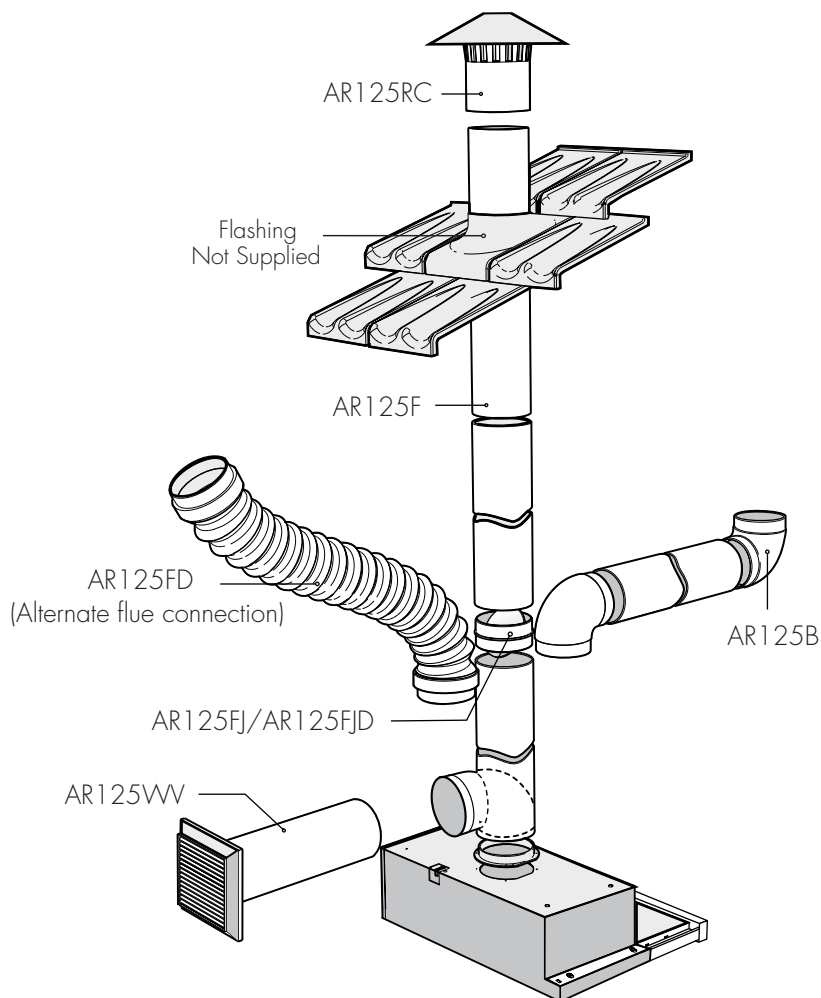

MODELS: WRH908IW, WRH908IS, WRH908IK

part numbers	description
AR125RC	Roof Cowl
AR125B	90° Bend
AR125F	Flue 1200mm Long
AR125FD	Flexible Duct – 1 metre long when expanded
AR125VW	Wall Vent Kit
AR125FJ	Flue Joiner without damper
AR125FJD	Flue Joiner with damper
ARCFD (not illustrated)	Replacement Carbon Filters

© 2007 Electrolux Home Products Pty Ltd.  
 ABN 51 004 762 341 WRANIDSLIDE90Jul07

**MODELS:** WRJ600UW, WRJ600UK, WRJ600US, WRJ603UW, WRJ611US, WRJ900UW, WRJ900US, WRJ903UW, WRJ903UK, WRJ911US

part numbers	description
AR125RC	Roof Cowl
AR125B	90° Bend
AR125F	Flue 1200mm Long
AR125FD	Flexible Duct – 1 metre long when expanded
AR125VV	Wall Vent Kit
AR125FJ	Flue Joiner without damper
AR125FJD	Flue Joiner with damper
ARCFD (not illustrated)	Replacement Carbon Filters