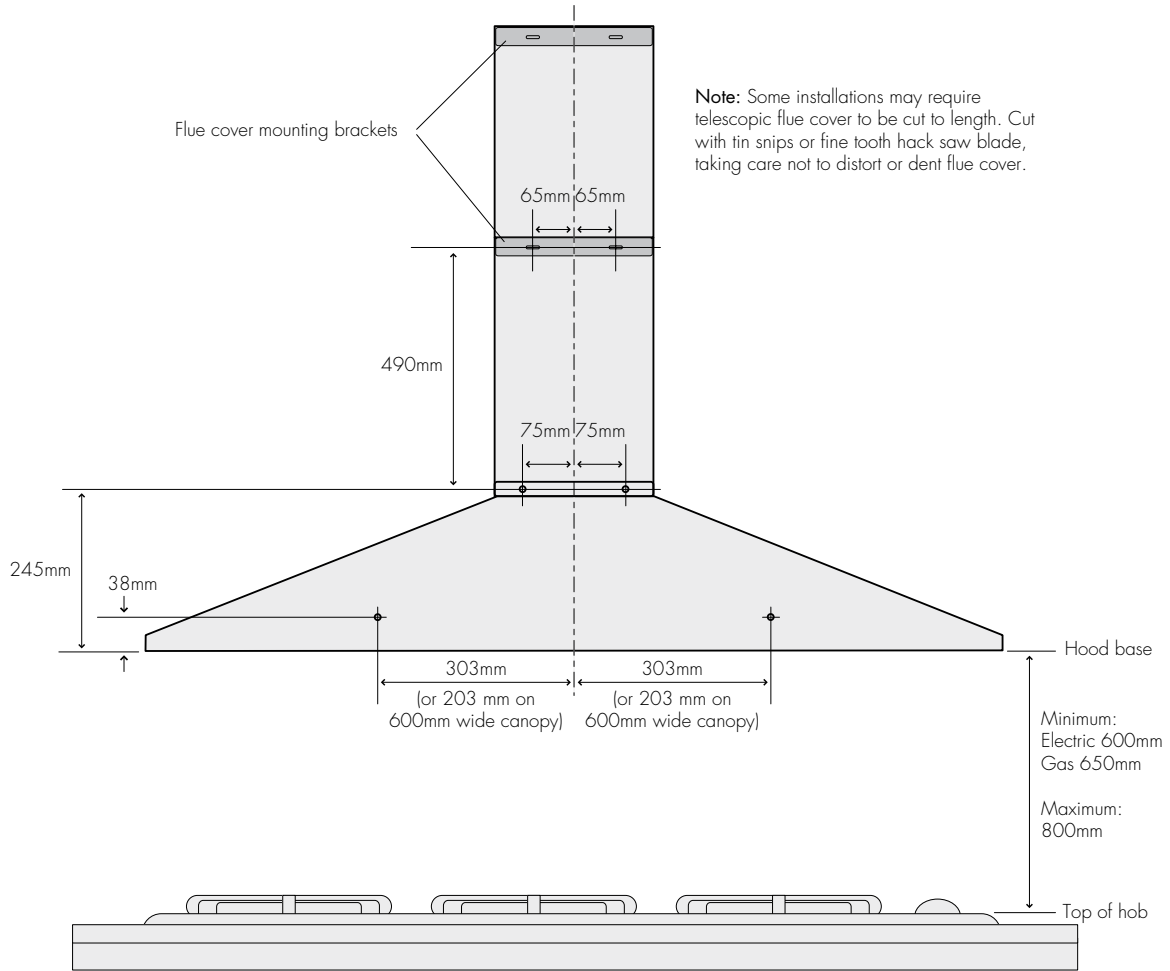

MODELS: WRF600CS, WRF900CS, WRG630CS, WRG930CS, WRG630CW, WRG930CW

* In recirculating mode you must use a recirculating kit which includes carbon filters to eliminate cooking smells. (Model No. AR500RK)
** WRG630 and WRG 930 models are supplied with a recirculating piece, although you must use carbon filters to remove cooking smells. (Model No. AR500CF)
All measurements in millimetres.