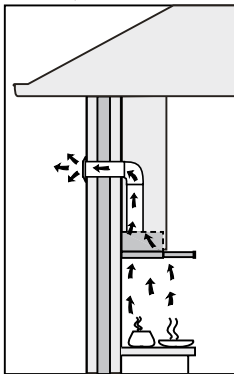

part numbers	description
AR125RC	Roof Cowl
AR125B	90° Bend
AR125F	Flue 1200mm Long
AR125FD	Flexible Duct – 1 metre long when expanded
AR125WV	Wall Vent Kit
AR500CF	Replacement Carbon Filters
AR125FJ	Flue Joiner without damper
AR125FJD	Flue Joiner with damper

NB: WRG950CGS is supplied with a recirculating t-piece. Therefore, if recirculating you only require carbon filters (Model No. AR500CF) and fit duct between housing outlet and recirculating t-piece.

© 2007 Electrolux Home Products Pty Ltd.  
ABN 51 004 762 341 WRANIDGLASSCANOPY Jul07

MODELS: WRH605IW, WRH605IS, WRH608IW, WRH608IS, WRH608IK

Minimum distance of hood above hob

Rear Exhaust to atmosphere

Top Exhaust to atmosphere

Side Exhaust to atmosphere

Front Recirculating Exhaust\*\*

Top Recirculating Exhaust\*