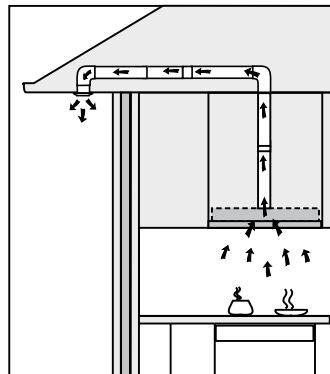

MODELS: WRH605IW, WRH605IS, WRH608IW, WRH608IS, WRH608IK

Minimum distance of hood above hob

Rear Exhaust to atmosphere

Top Exhaust to atmosphere

Side Exhaust to atmosphere

Front Recirculating Exhaust\*\*

Top Recirculating Exhaust\*