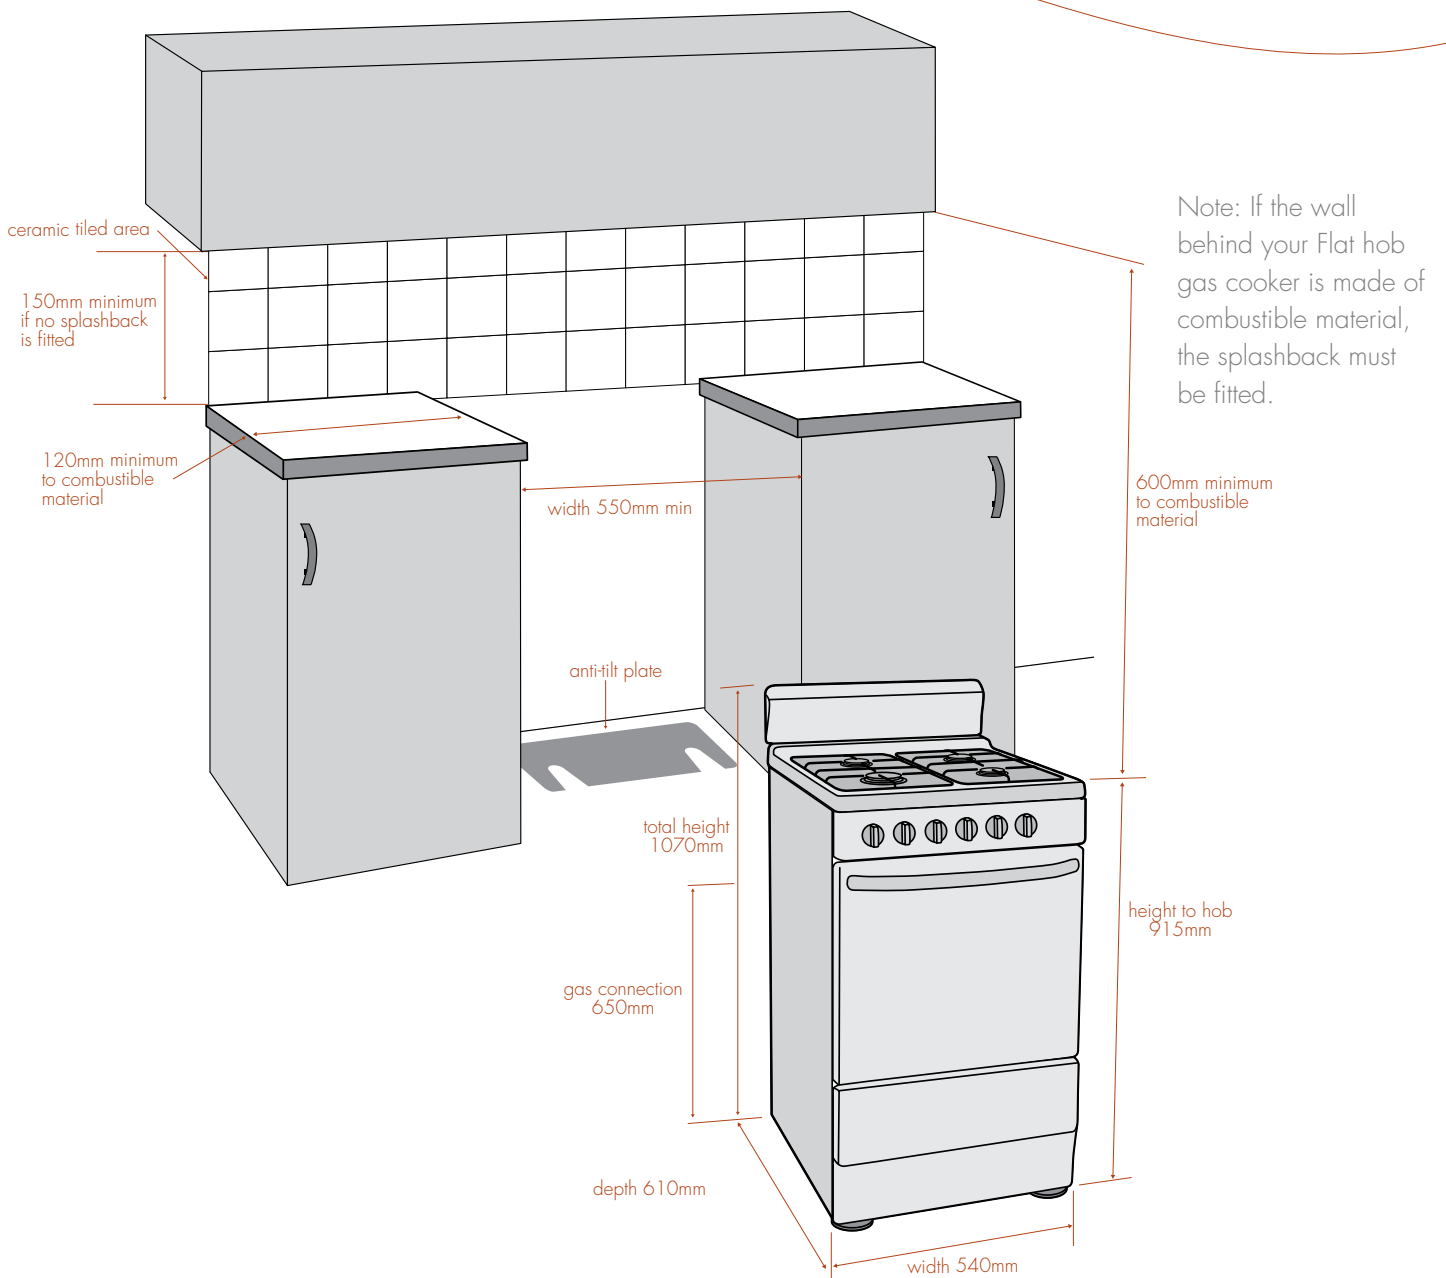

installation guide

chef electric freestanding cooker

models: EBC5201W, EBC5211W, EBC5231W, EBC5241W,
EBC5261W, EBC5271W, EBC5451W, EBC5481W

cooker dimensions

All measurements in millimetres.

Current as at Dec 2006.

© 2006 Electrolux Home Products Pty Ltd. CDIMEBC540mm

CHEF

installation guide

chef gas freestanding cooker

models: GBC5246W, GBC5266W, GBC5276W, GBC5486W

cooker dimensions

All measurements in millimetres.

Current as at Dec 2006.