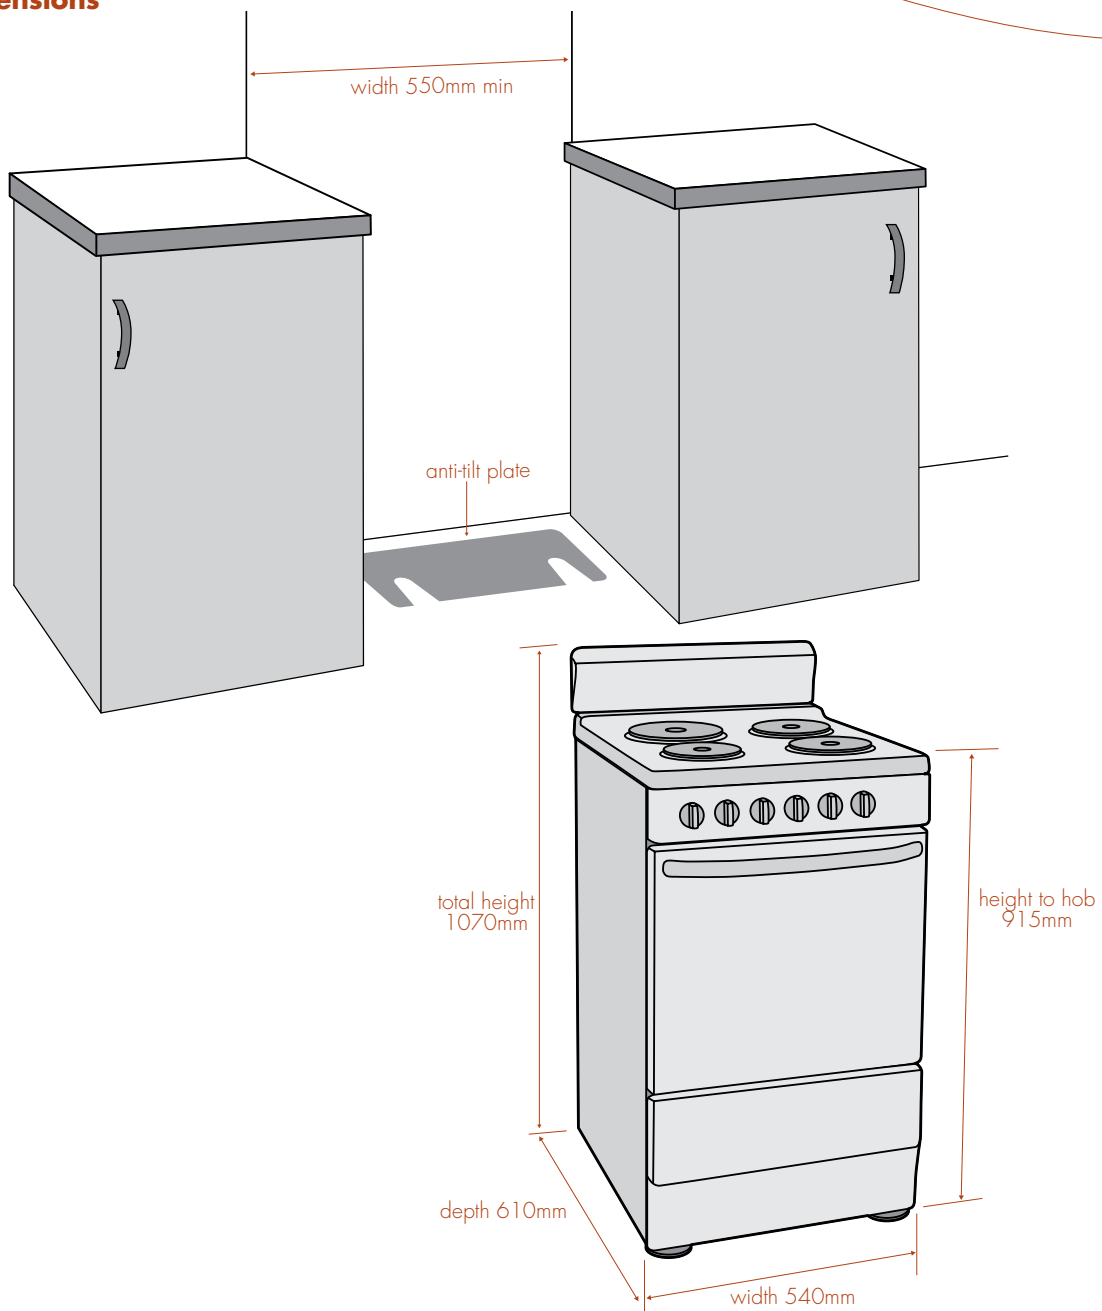

installation guide

chef electric freestanding cooker

models: EBC5201W, EBC5211W, EBC5231W, EBC5241W,
EBC5261W, EBC5271W, EBC5451W, EBC5481W

cooker dimensions

All measurements in millimetres.

Current as at Dec 2006.

© 2006 Electrolux Home Products Pty Ltd. CDIMEBC540mm

CHEF

installation guide

chef gas freestanding cooker

models: GBC5246W, GBC5266W, GBC5276W, GBC5486W

cooker dimensions

All measurements in millimetres.

Current as at Dec 2006.