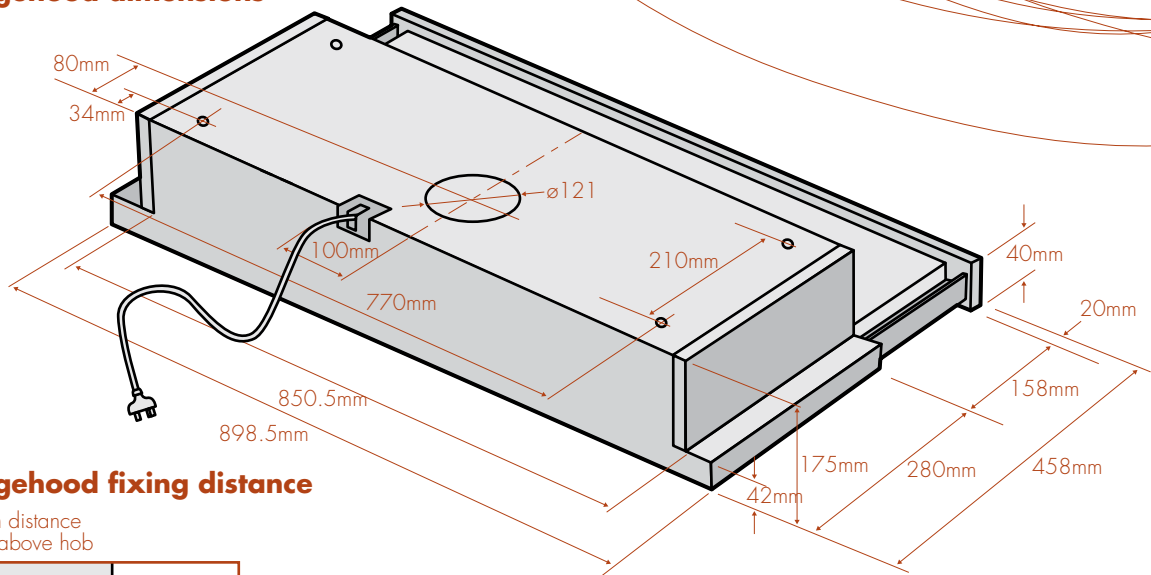

installation guide

chef 900mm slideout rangehoods

models: REHR9S, REHR9W, RRE934W, RRE934S

slideout rangehood dimensions

slideout rangehood fixing distance

Minimum distance of hood above hob