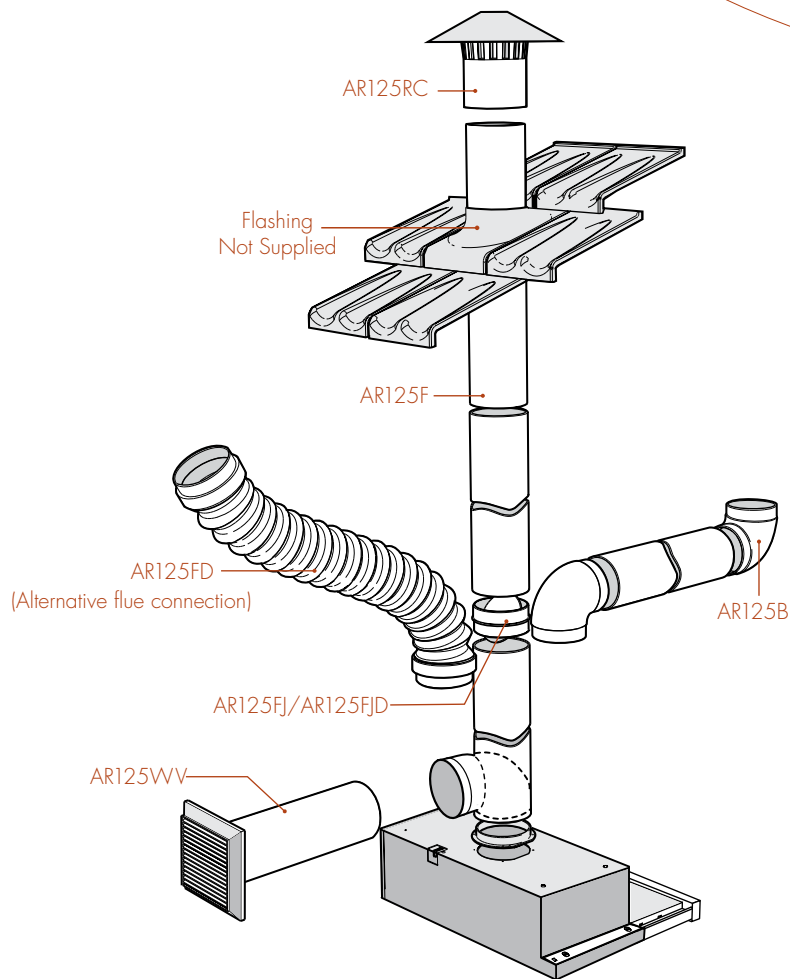

ducting accessories

chef 900mm slideout rangehoods

models: REHR9S, REHR9W, RRE934W, RRE934S

slideout rangehood ducting accessories

part numbers	description
AR125RC	roof cowl
AR125B	90° bend
AR125F	flue 1200mm long
AR125FD	flexible duct – 1 metre long when expanded
AR125VW	wall vent kit
AR125FJ	flue joiner without damper
AR125FJD	flue joiner with damper
ARCFD (not illustrated)	replacement carbon filters