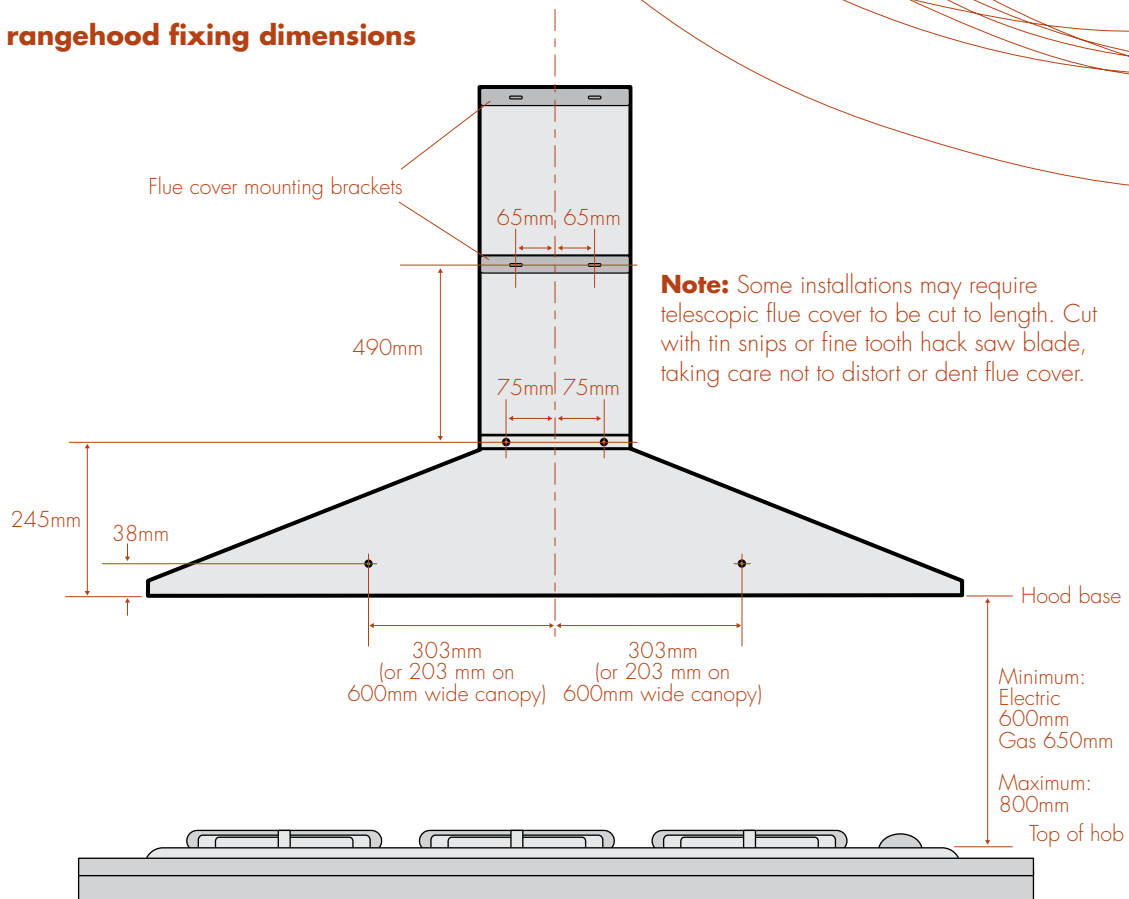

installation guide

chef canopy rangehoods

models: CS601S, CS901S, RCD690S, RCD990S

canopy rangehood fixing dimensions