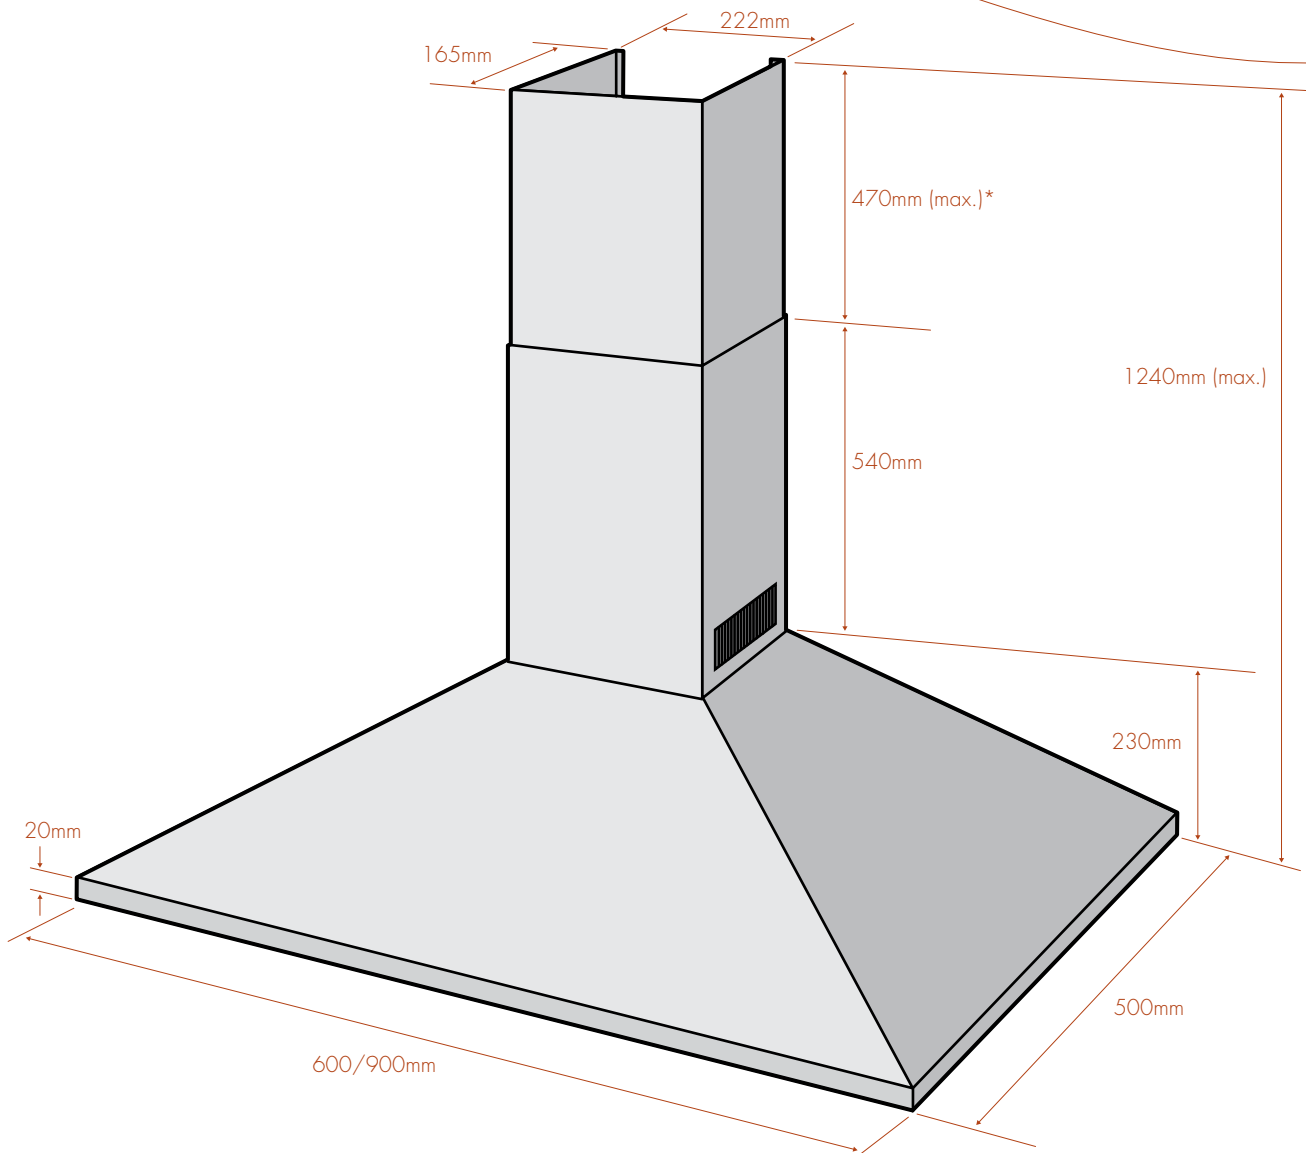

### canopy rangehood dimensions

\*1100mm extension flue cover is available if required where high ceilings are present (model no. ARF500FS).

All measurements in millimetres.

Current as at Dec 2006.

© 2006 Electrolux Home Products Pty Ltd. CDIMCANRH