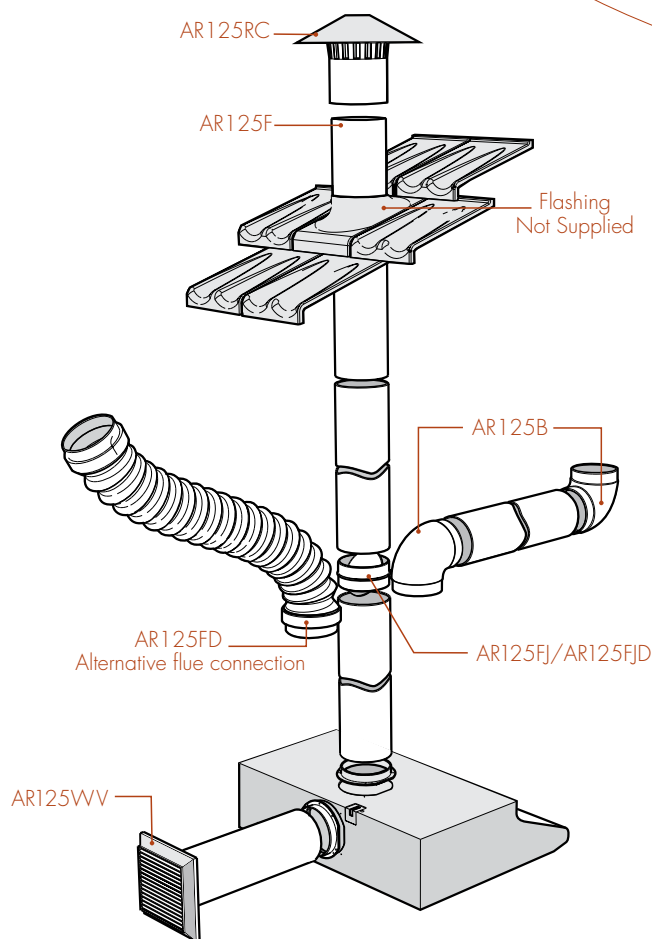

ducting accessories

chef fixed rangehoods

models: RFD602W, RFD602S, RFD902W, RFD902S

fixed rangehood ducting accessories

part numbers	description
AR125RC	roof cowl
AR125B	90° bend
AR125F	flue 1200mm long
AR125FD	flexible duct – 1 metre long when expanded
AR125WV	wall vent kit
AR125FJ	flue joiner without damper
AR125FJD	flue joiner with damper
ARCFD (not illustrated)	replacement carbon filters

All measurements in millimetres.

Current as at Dec 2006.

© 2006 Electrolux Home Products Pty Ltd. CDIMFIXRH