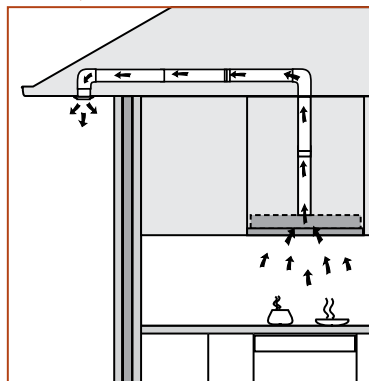

### slideout rangehood fixing distance

Minimum distance  
of hood above hob

### slideout rangehood exhaust options

Rear Exhaust  
to atmosphere

Top Exhaust  
to atmosphere

Side Exhaust  
to atmosphere

Front Recirculating  
Exhaust\*†

\* In recirculating mode you must use carbon filters to eliminate cooking smells. (Model No. ARCFD)  
† RRE635 models are supplied with carbon filters and 70mm fascia.