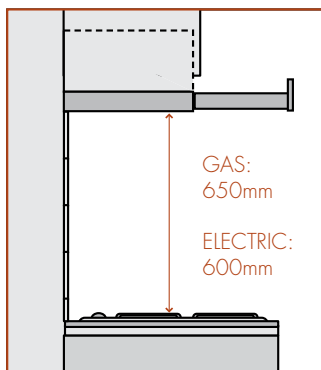

installation guide

chef slideout rangehoods

models: RRE635W, RRE635S

slideout rangehood dimensions

slideout rangehood fixing distance

Minimum distance
of hood above hob

slideout rangehood exhaust options

Rear Exhaust
to atmosphere

Top Exhaust
to atmosphere

Side Exhaust
to atmosphere

Front Recirculating
Exhaust*†

* In recirculating mode you must use carbon filters to eliminate cooking smells. (Model No. ARCFD)
† RRE635 models are supplied with carbon filters and 70mm fascia.