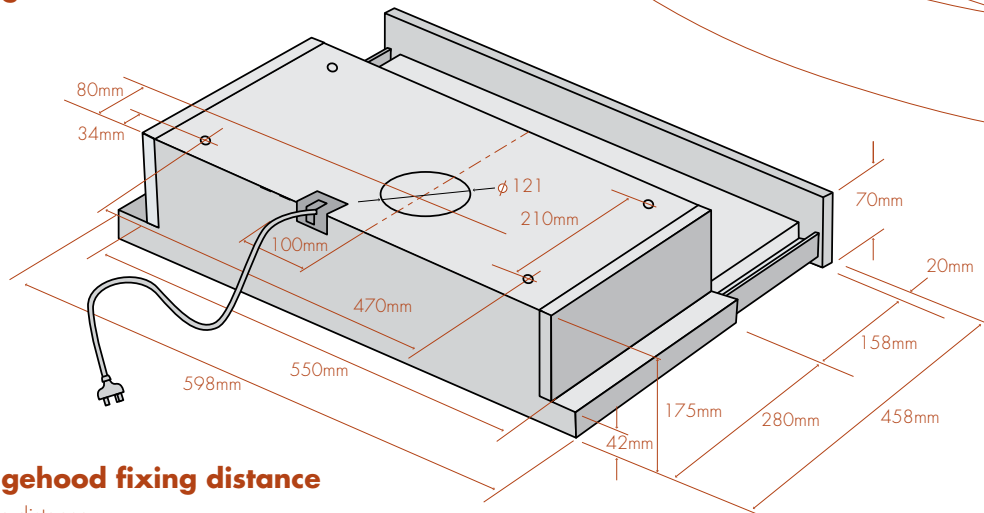

installation guide

chef slideout rangehoods

models: RRE635W, RRE635S

slideout rangehood dimensions

slideout rangehood fixing distance

Minimum distance
of hood above hob