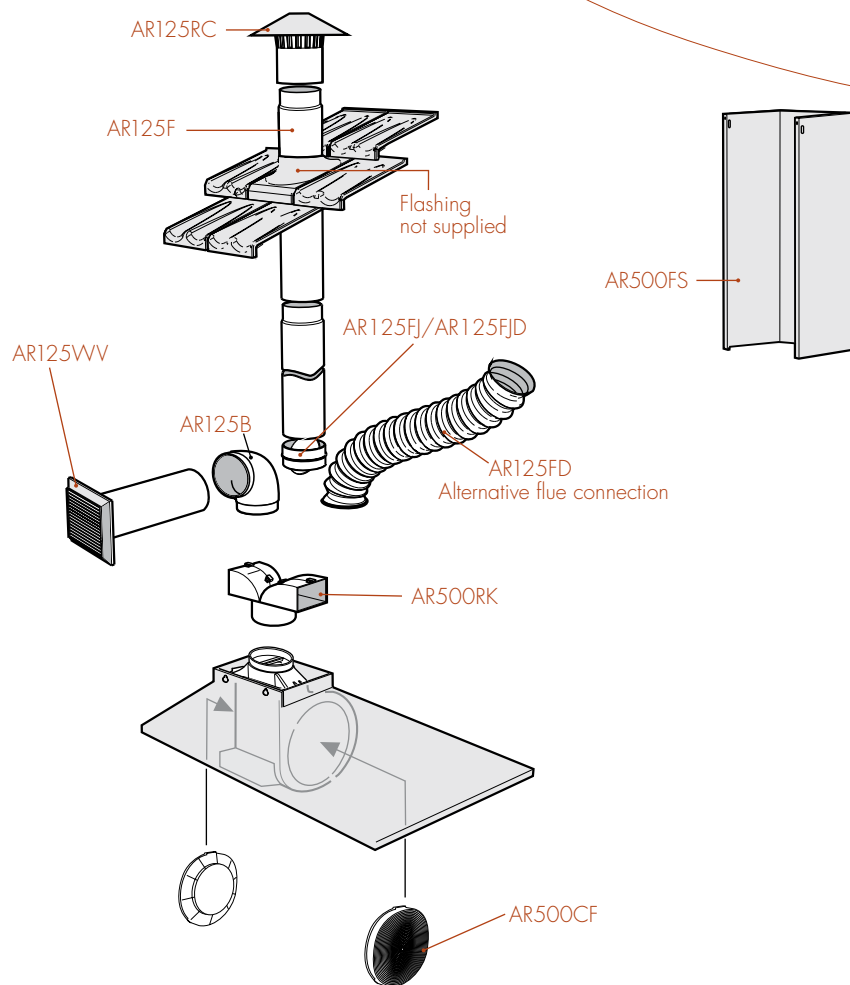

ducting accessories

chef canopy rangehoods

models: CS601S, CS901S, RCD690S, RCD990S

canopy rangehood ducting accessories

part numbers	description
AR125RC	roof cowl
AR125B	90° bend
AR125F	flue 1200mm long
AR125FD	flexible duct – 1 metre long when expanded
AR125VWV	wall vent kit
AR500FS	extra length flue cover 1100mm length brushed stainless steel
AR500RK	recirculating kit (includes AR500CF x 2)
AR500CF	replacement carbon filters
AR125FJ	flue joiner without damper
AR125FJD	flue joiner with damper