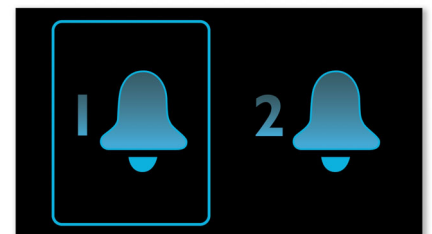

Dual alarm

The Philips audio system comes with two alarm times. Set one alarm time to wake you up and the other time to wake up your partner.